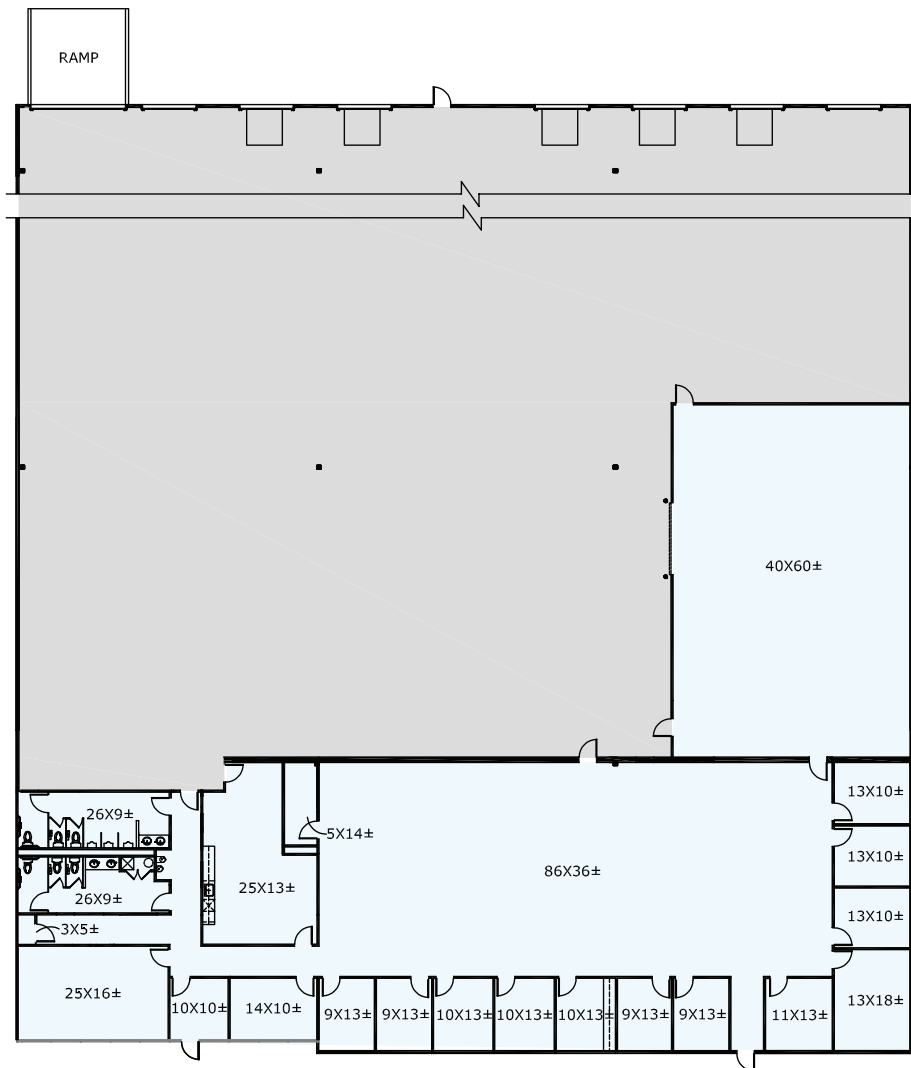

SARAH OZANNE
214.210.1281
sarah.ozanne@streamrealty.com

JEREMY KELLY
214.210.1360
jkelly@streamrealty.com