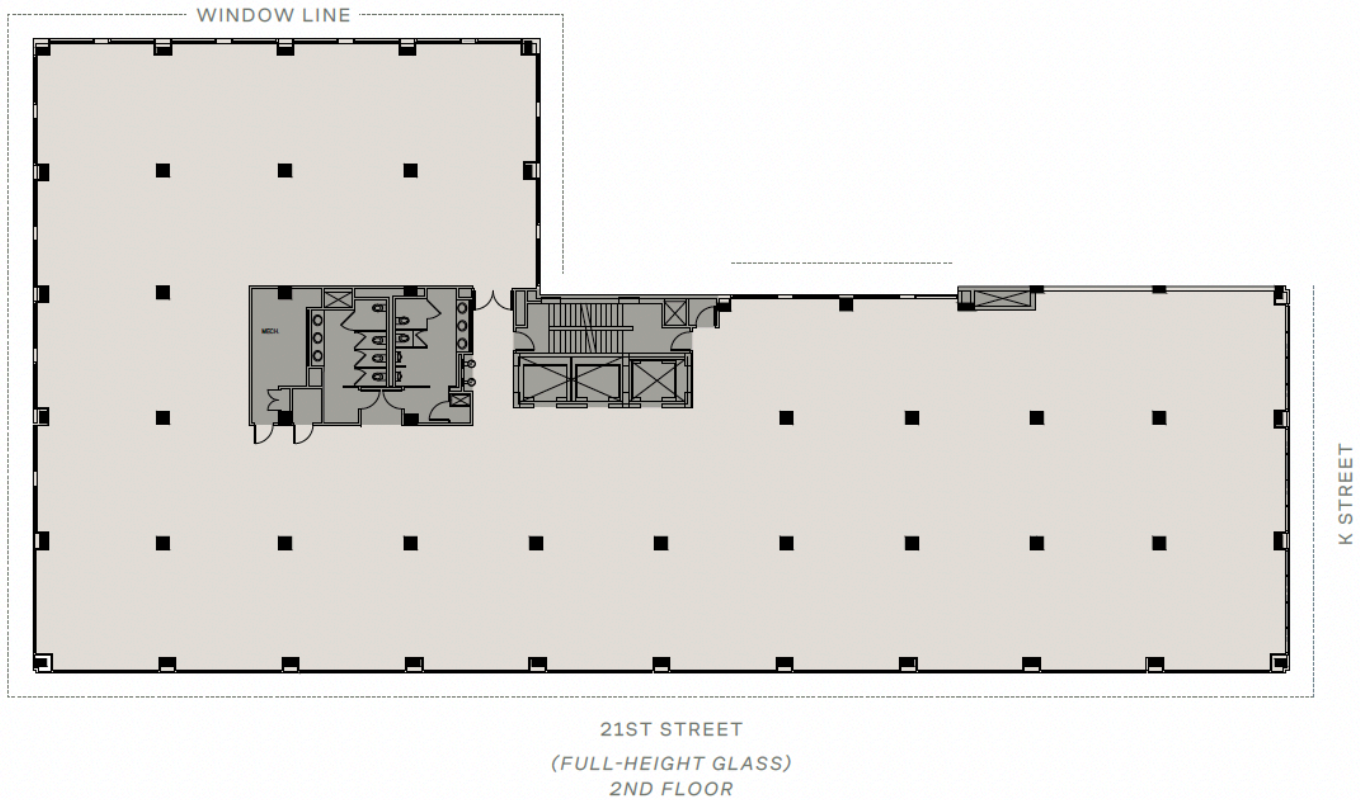

8TH FLOOR

Rare Top-Down Availability

560' OF LINEAR FULL HEIGHT GLASS
VIRTUALLY FREESTANDING

AVAILABILITY

SPACE FEATURES

Light-filled floor plates allow for maximum efficiency

Stunning views and setbacks

Top floor features 11'4" clear height & full-height glass along 21st & K Streets