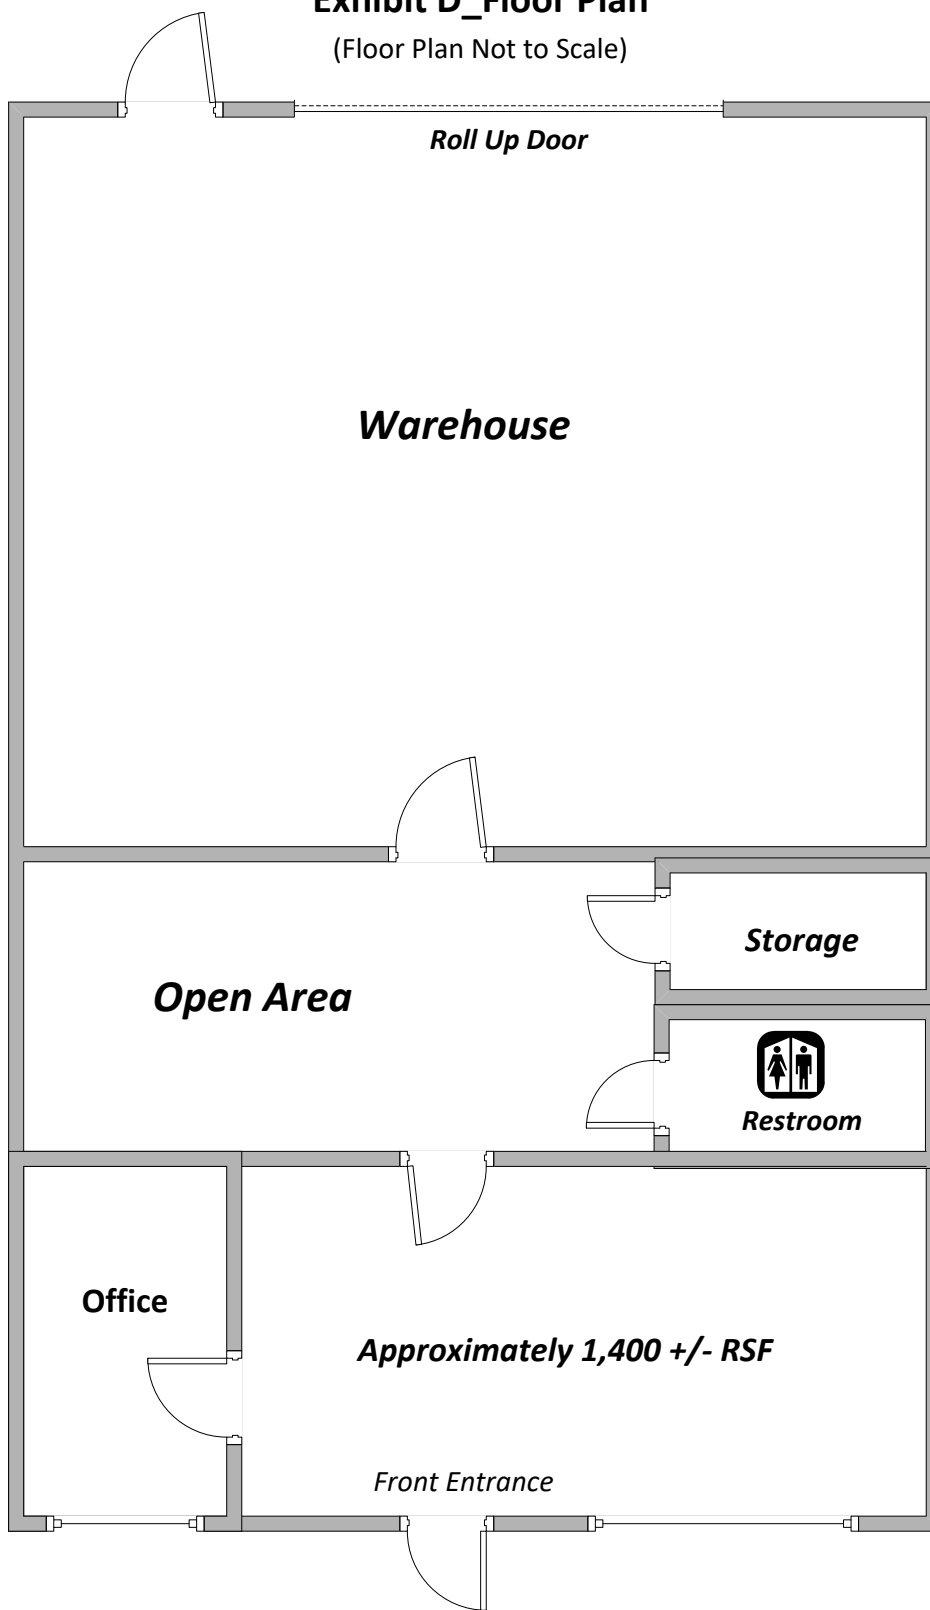

898 Via Lata, Unit M Colton

Exhibit D_Floor Plan

(Floor Plan Not to Scale)

Lessor Initials: _____

Lessee Initials: _____

All items on this page are deemed to be correct but should be viewed as reference only. MGR Real Estate, Inc. does not warranty/guaranty the validity of any information on this page.