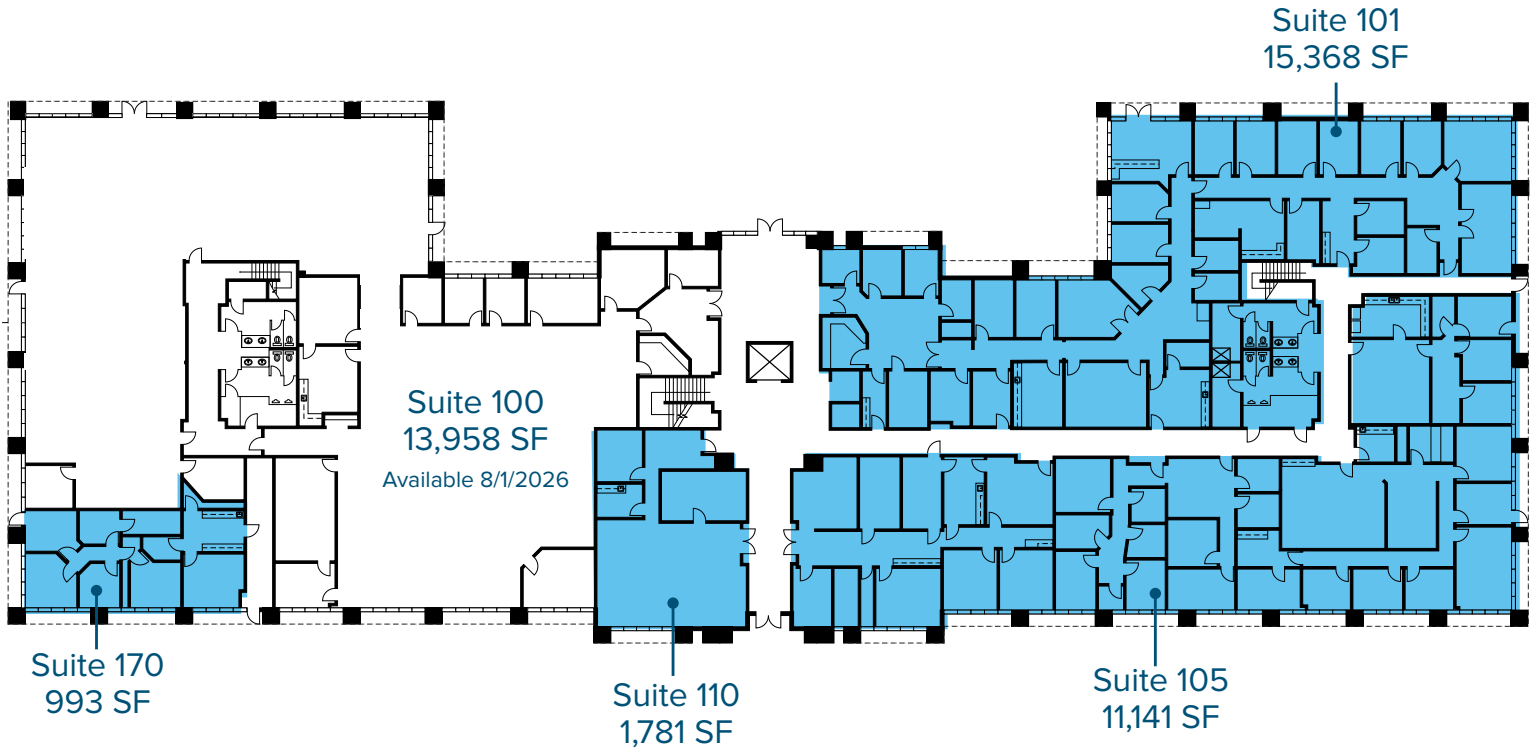

# First Floor

\*Contiguous Space Between  
1st & 2nd Floor\*  
45,570 SF

Available  
Leased