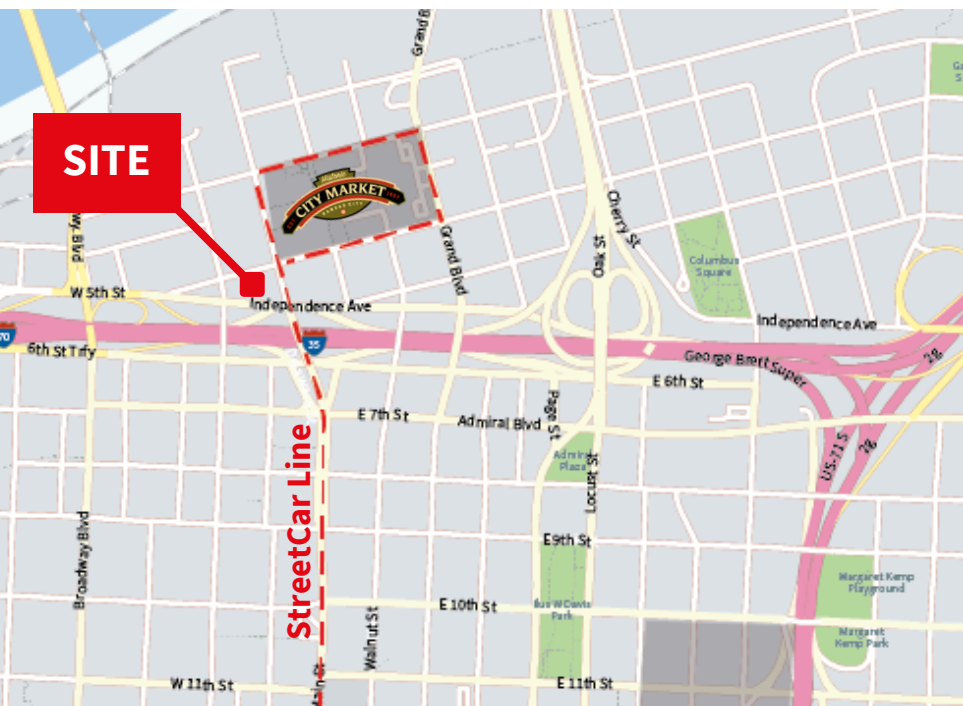

Jayne Miller
Vice President
jayne.miller@jll.com
+1 816 261 2006

jll.com/kansas-city