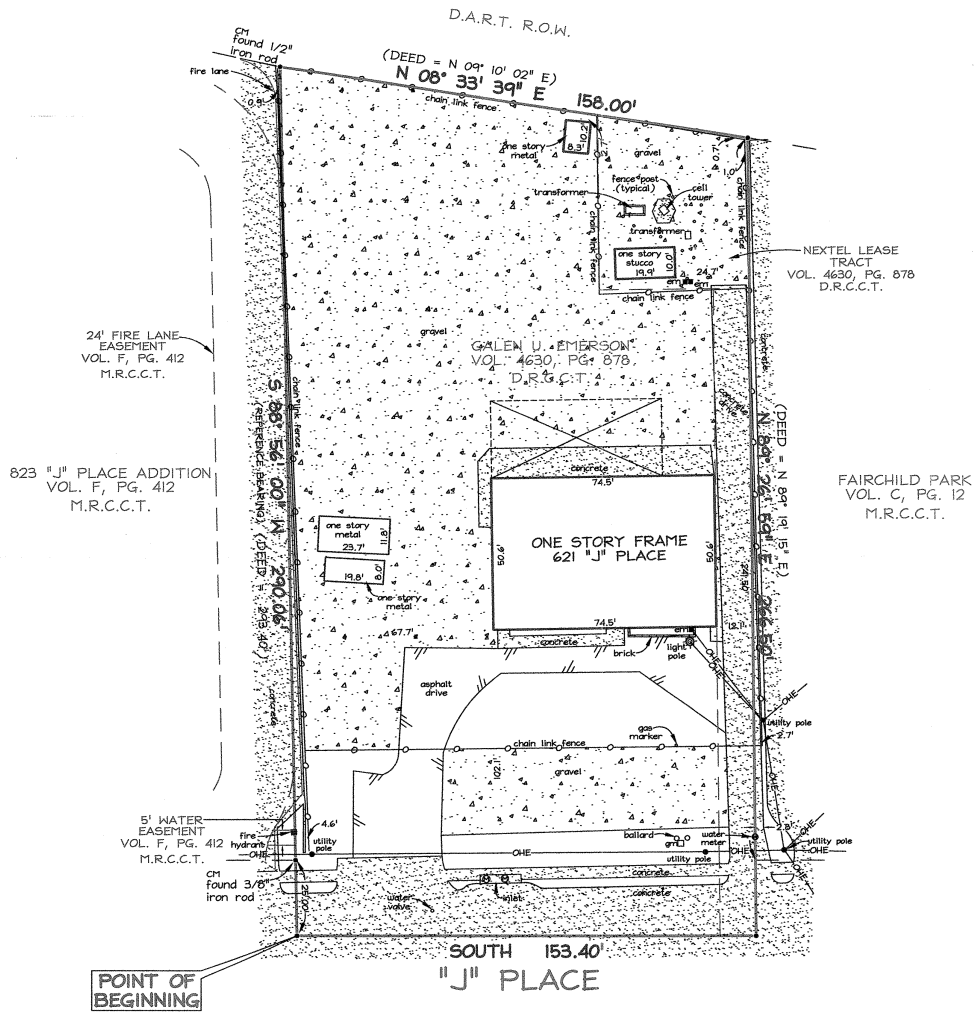

Ryan Wolcott
rwolcott@streamrealty.com
214.267.0412

James Mantzurianis
jmantzurianis@streamrealty.com
214.267.0494