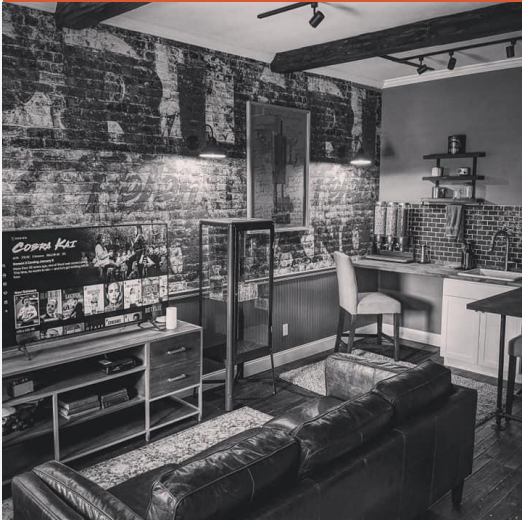

OUR PACKAGES

$250

Welcome to Spacesicle