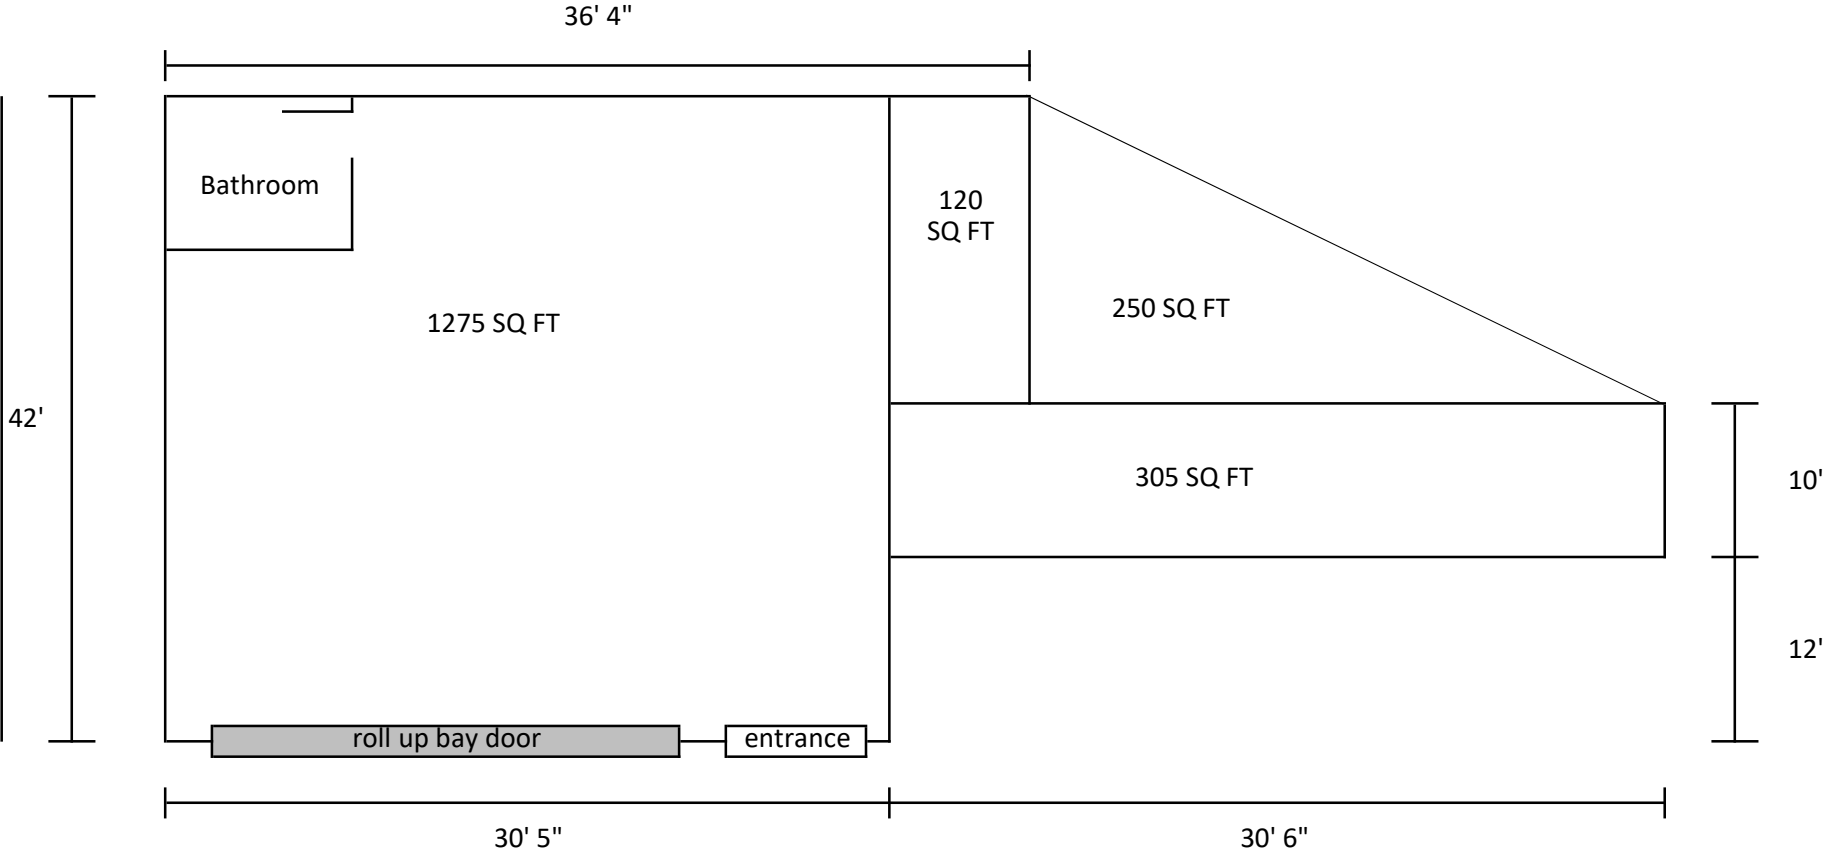

999 Harbor St
Pittsburg, CA 94565

Unit C

59 1/2'

Clear Ceiling Height: 16'

Building Size: 1,950 sq ft

Property Type: Industrial Automotive Use