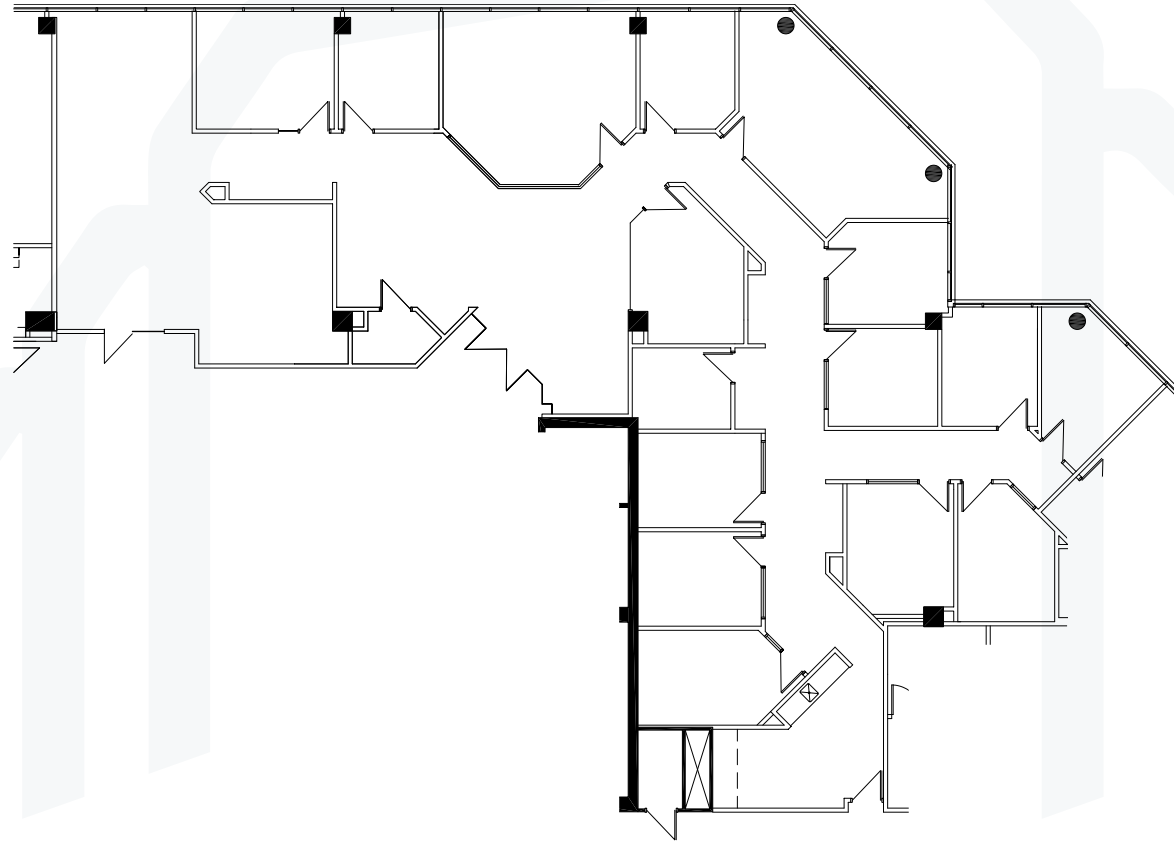

**SUITE 1500 | ±5,684 SF**  
2800 N CENTRAL AVENUE | PHOENIX, AZ 85004

**LEE & ASSOCIATES**  
COMMERCIAL REAL ESTATE SERVICES

**BILL BLAKE**  
bblake@leearizona.com  
D: 602.954.3761

**COLTON TRAUTER**  
ctrauter@leearizona.com  
D: 602.474.9503