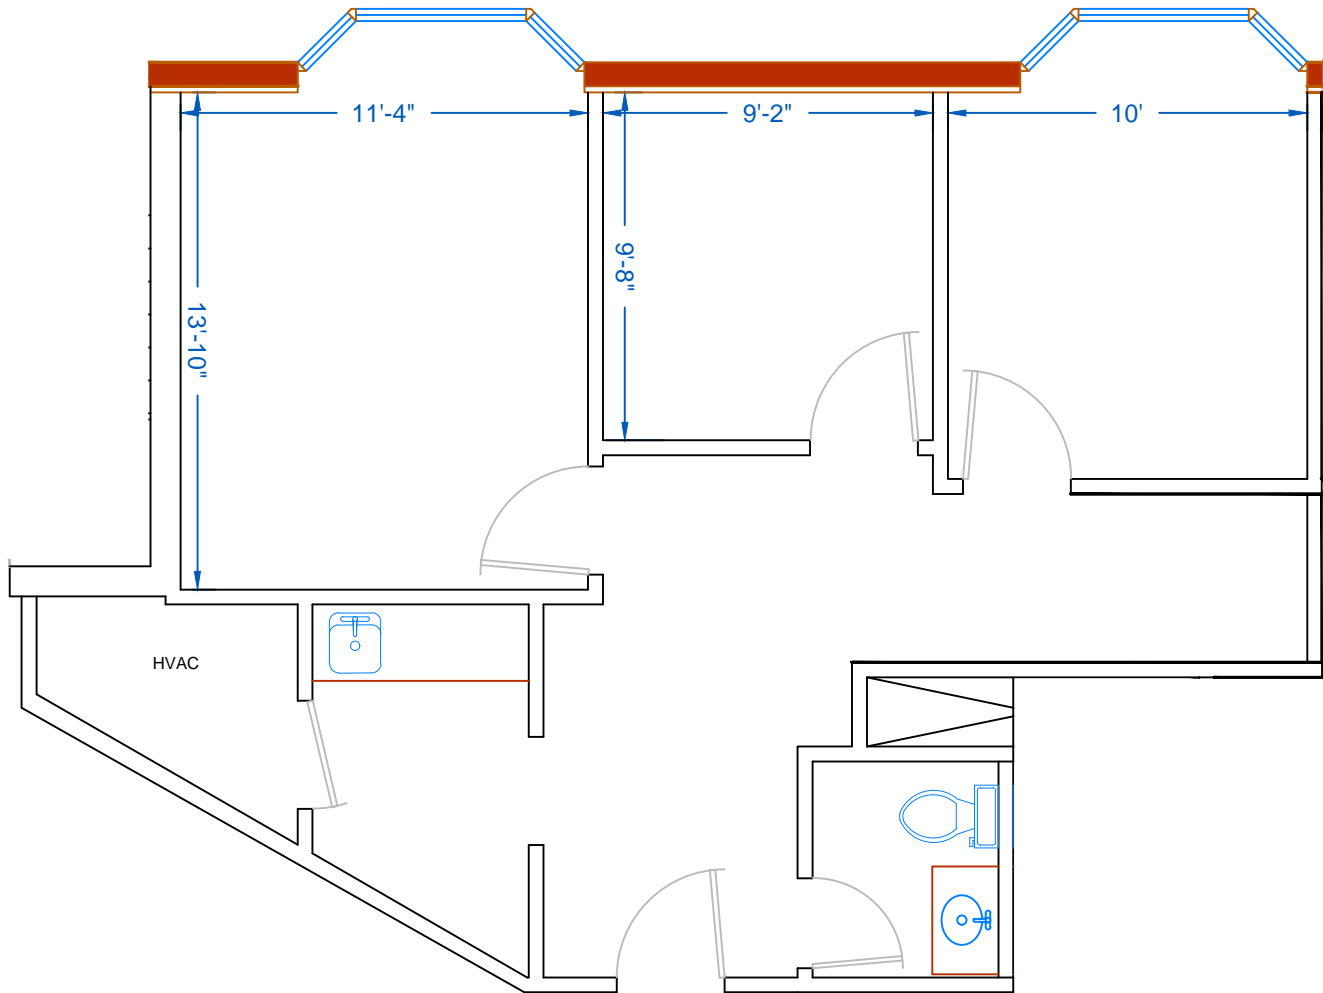

The Office Park of Palatine

616 N North Ct, Suite 200
917 Rentable Square Feet

Scale: 3/32" = 1'-0"

PO Box 1189
Palatine, IL 60078

MOATS
OFFICE PROPERTIES

Office: 847-359-2121
Ryan: 847-363-9700