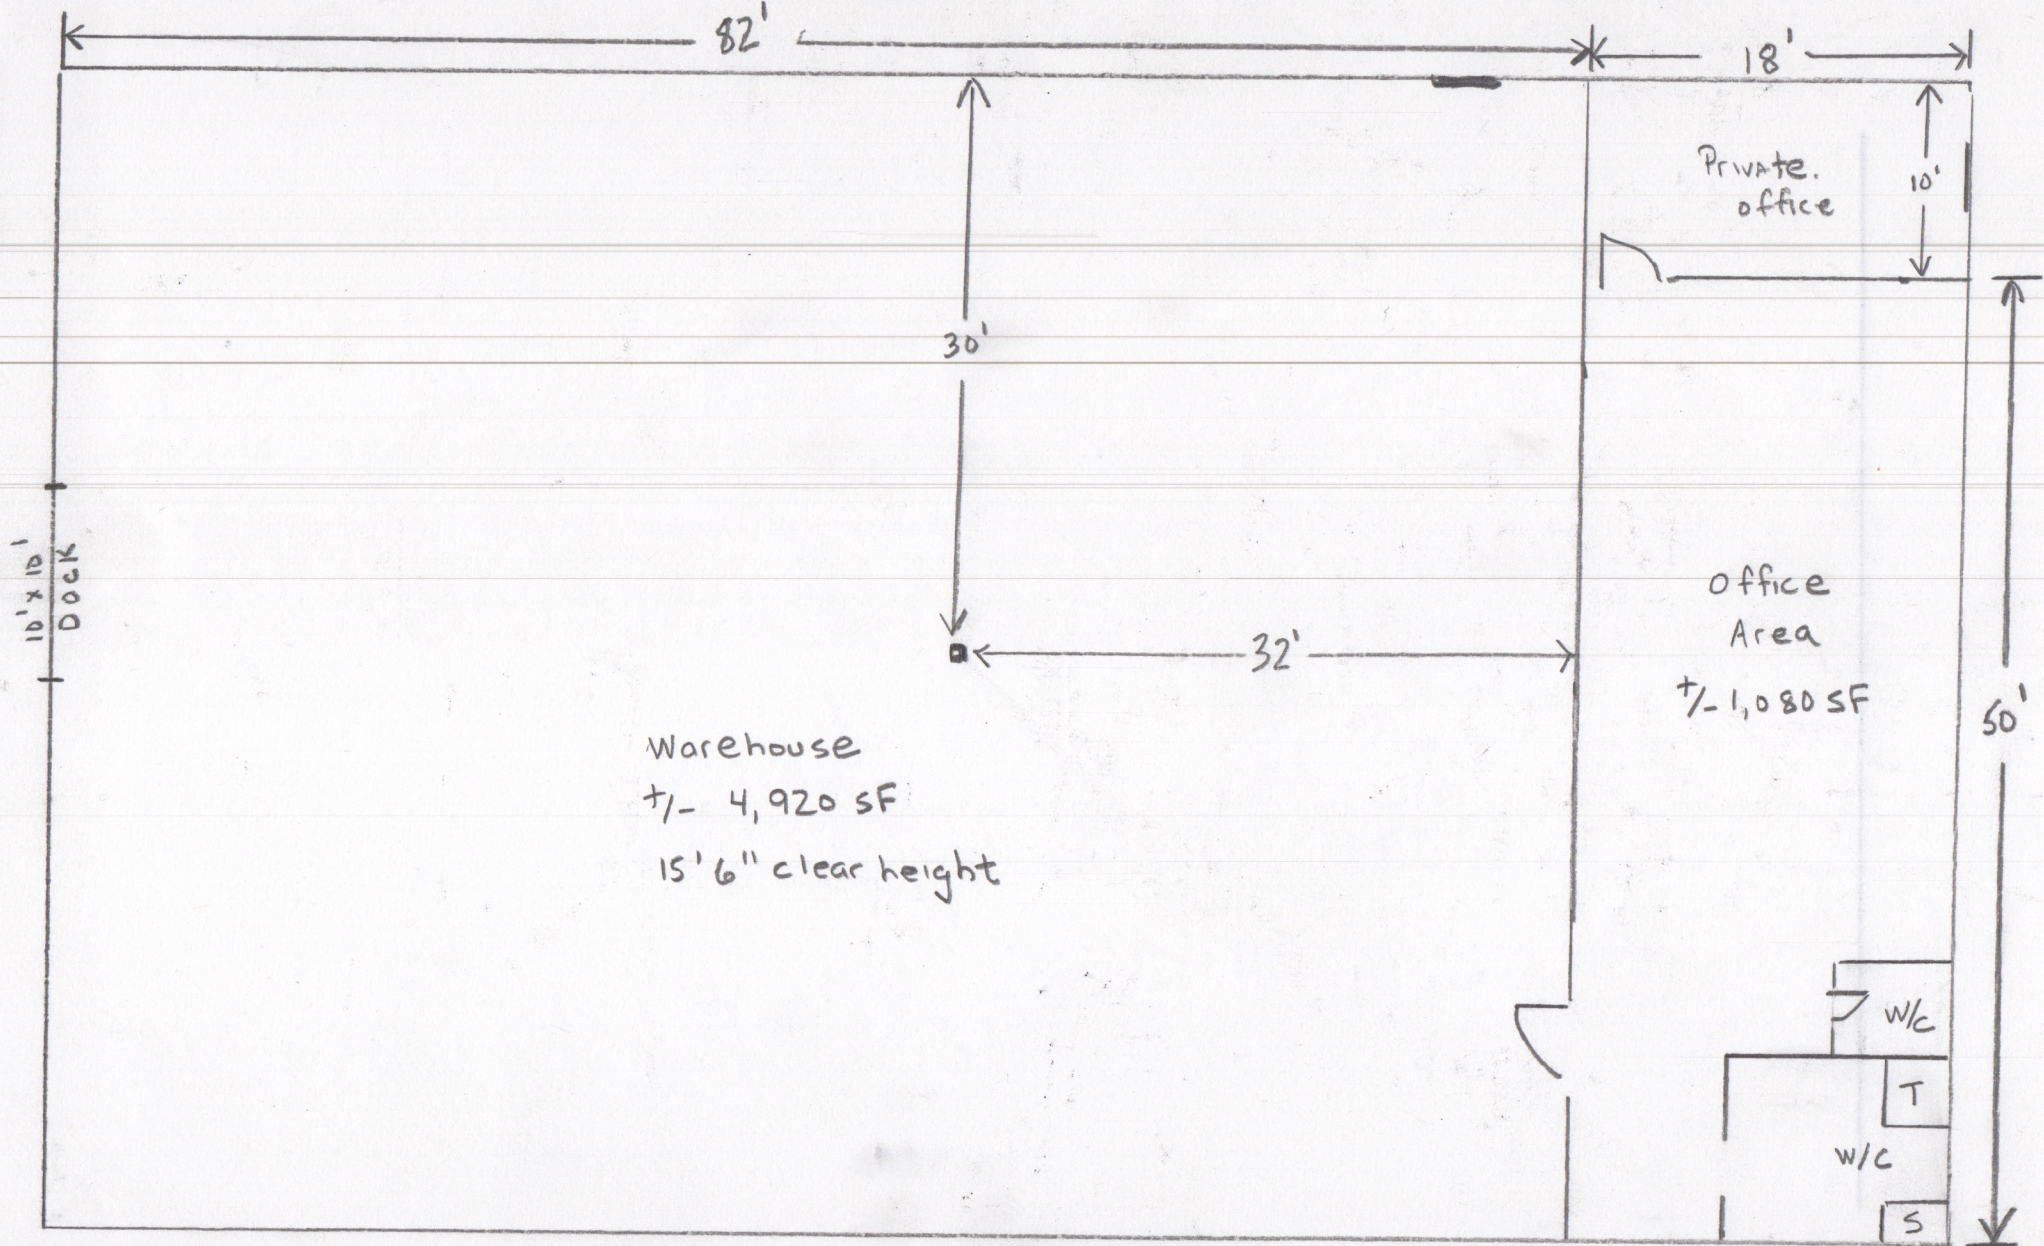

1128 Lexington Ave Bldg. 4
Rochester NY
14606

TOTAL SIZE +/- 6,000 SF
All measurements are approximate