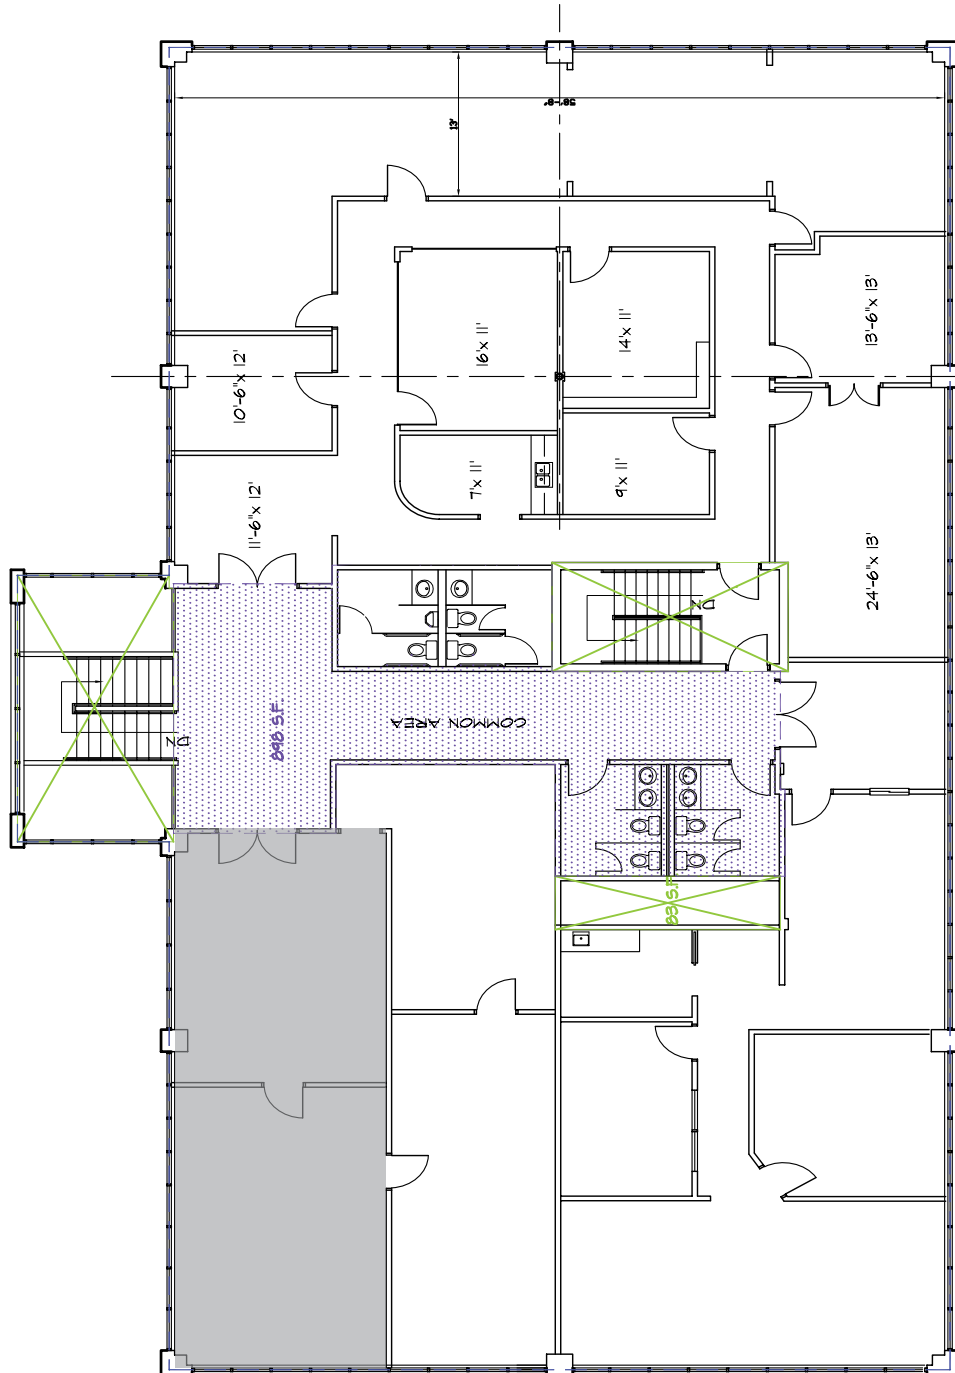

THIRD FLOOR