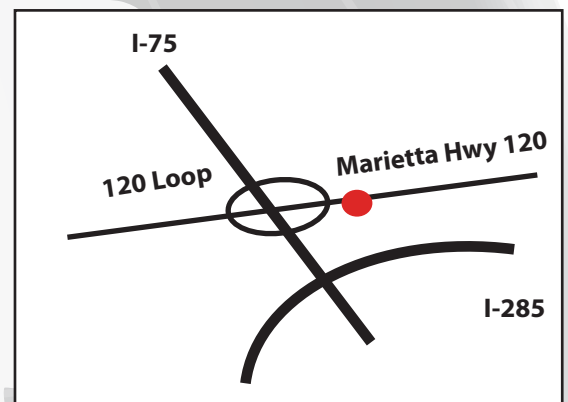

KELLER WILLIAMS REALTY ATLANTA PERIMETER