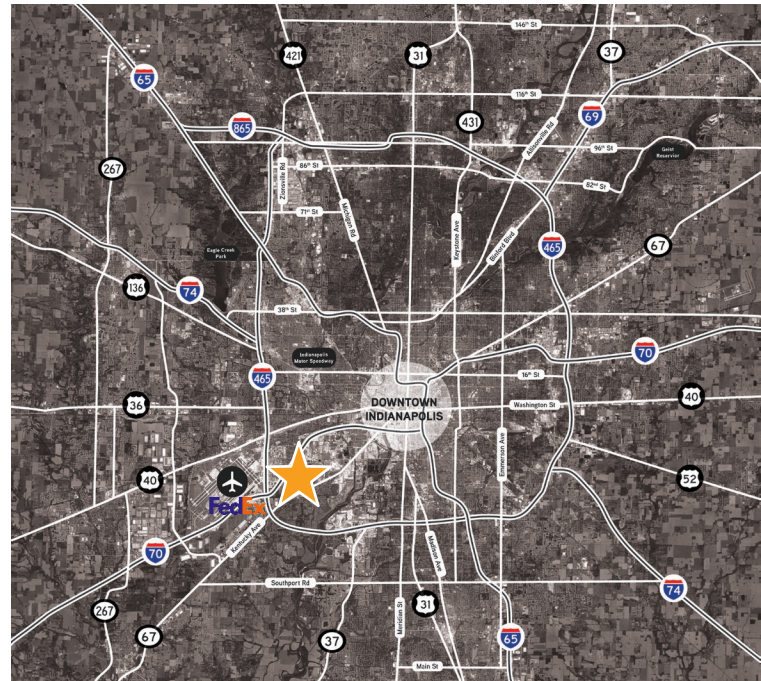

Park Fletcher Building 32

5604 Fortune Circle South Drive, Indianapolis, IN 46241

FOR LEASE | INDUSTRIAL/OFFICE

PROPERTY HIGHLIGHTS

- 67,297 total SF building
- 16' clear height
- Zoned I-3-S
- Dock and drive-in loading
- Roof repairs completed in 2016
- Immediate access to I-465 and I-70
- Close proximity to Downtown Indianapolis and Indianapolis International Airport
- IndyGo service coming to Park Fletcher – buses will run through the park every 30 minutes