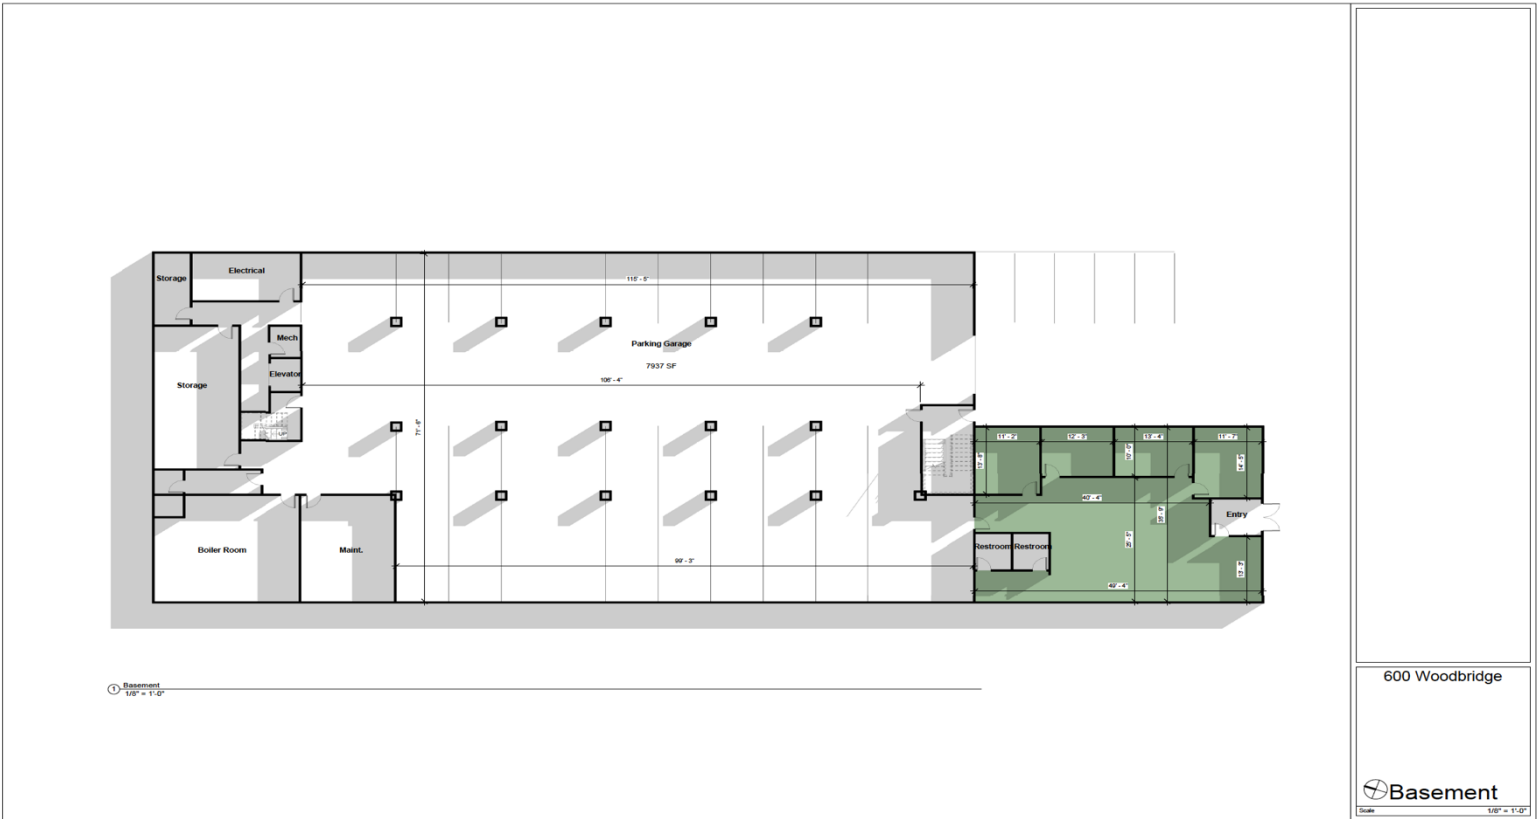

ENCLOSED VEHICLE STORAGE FOR LEASE