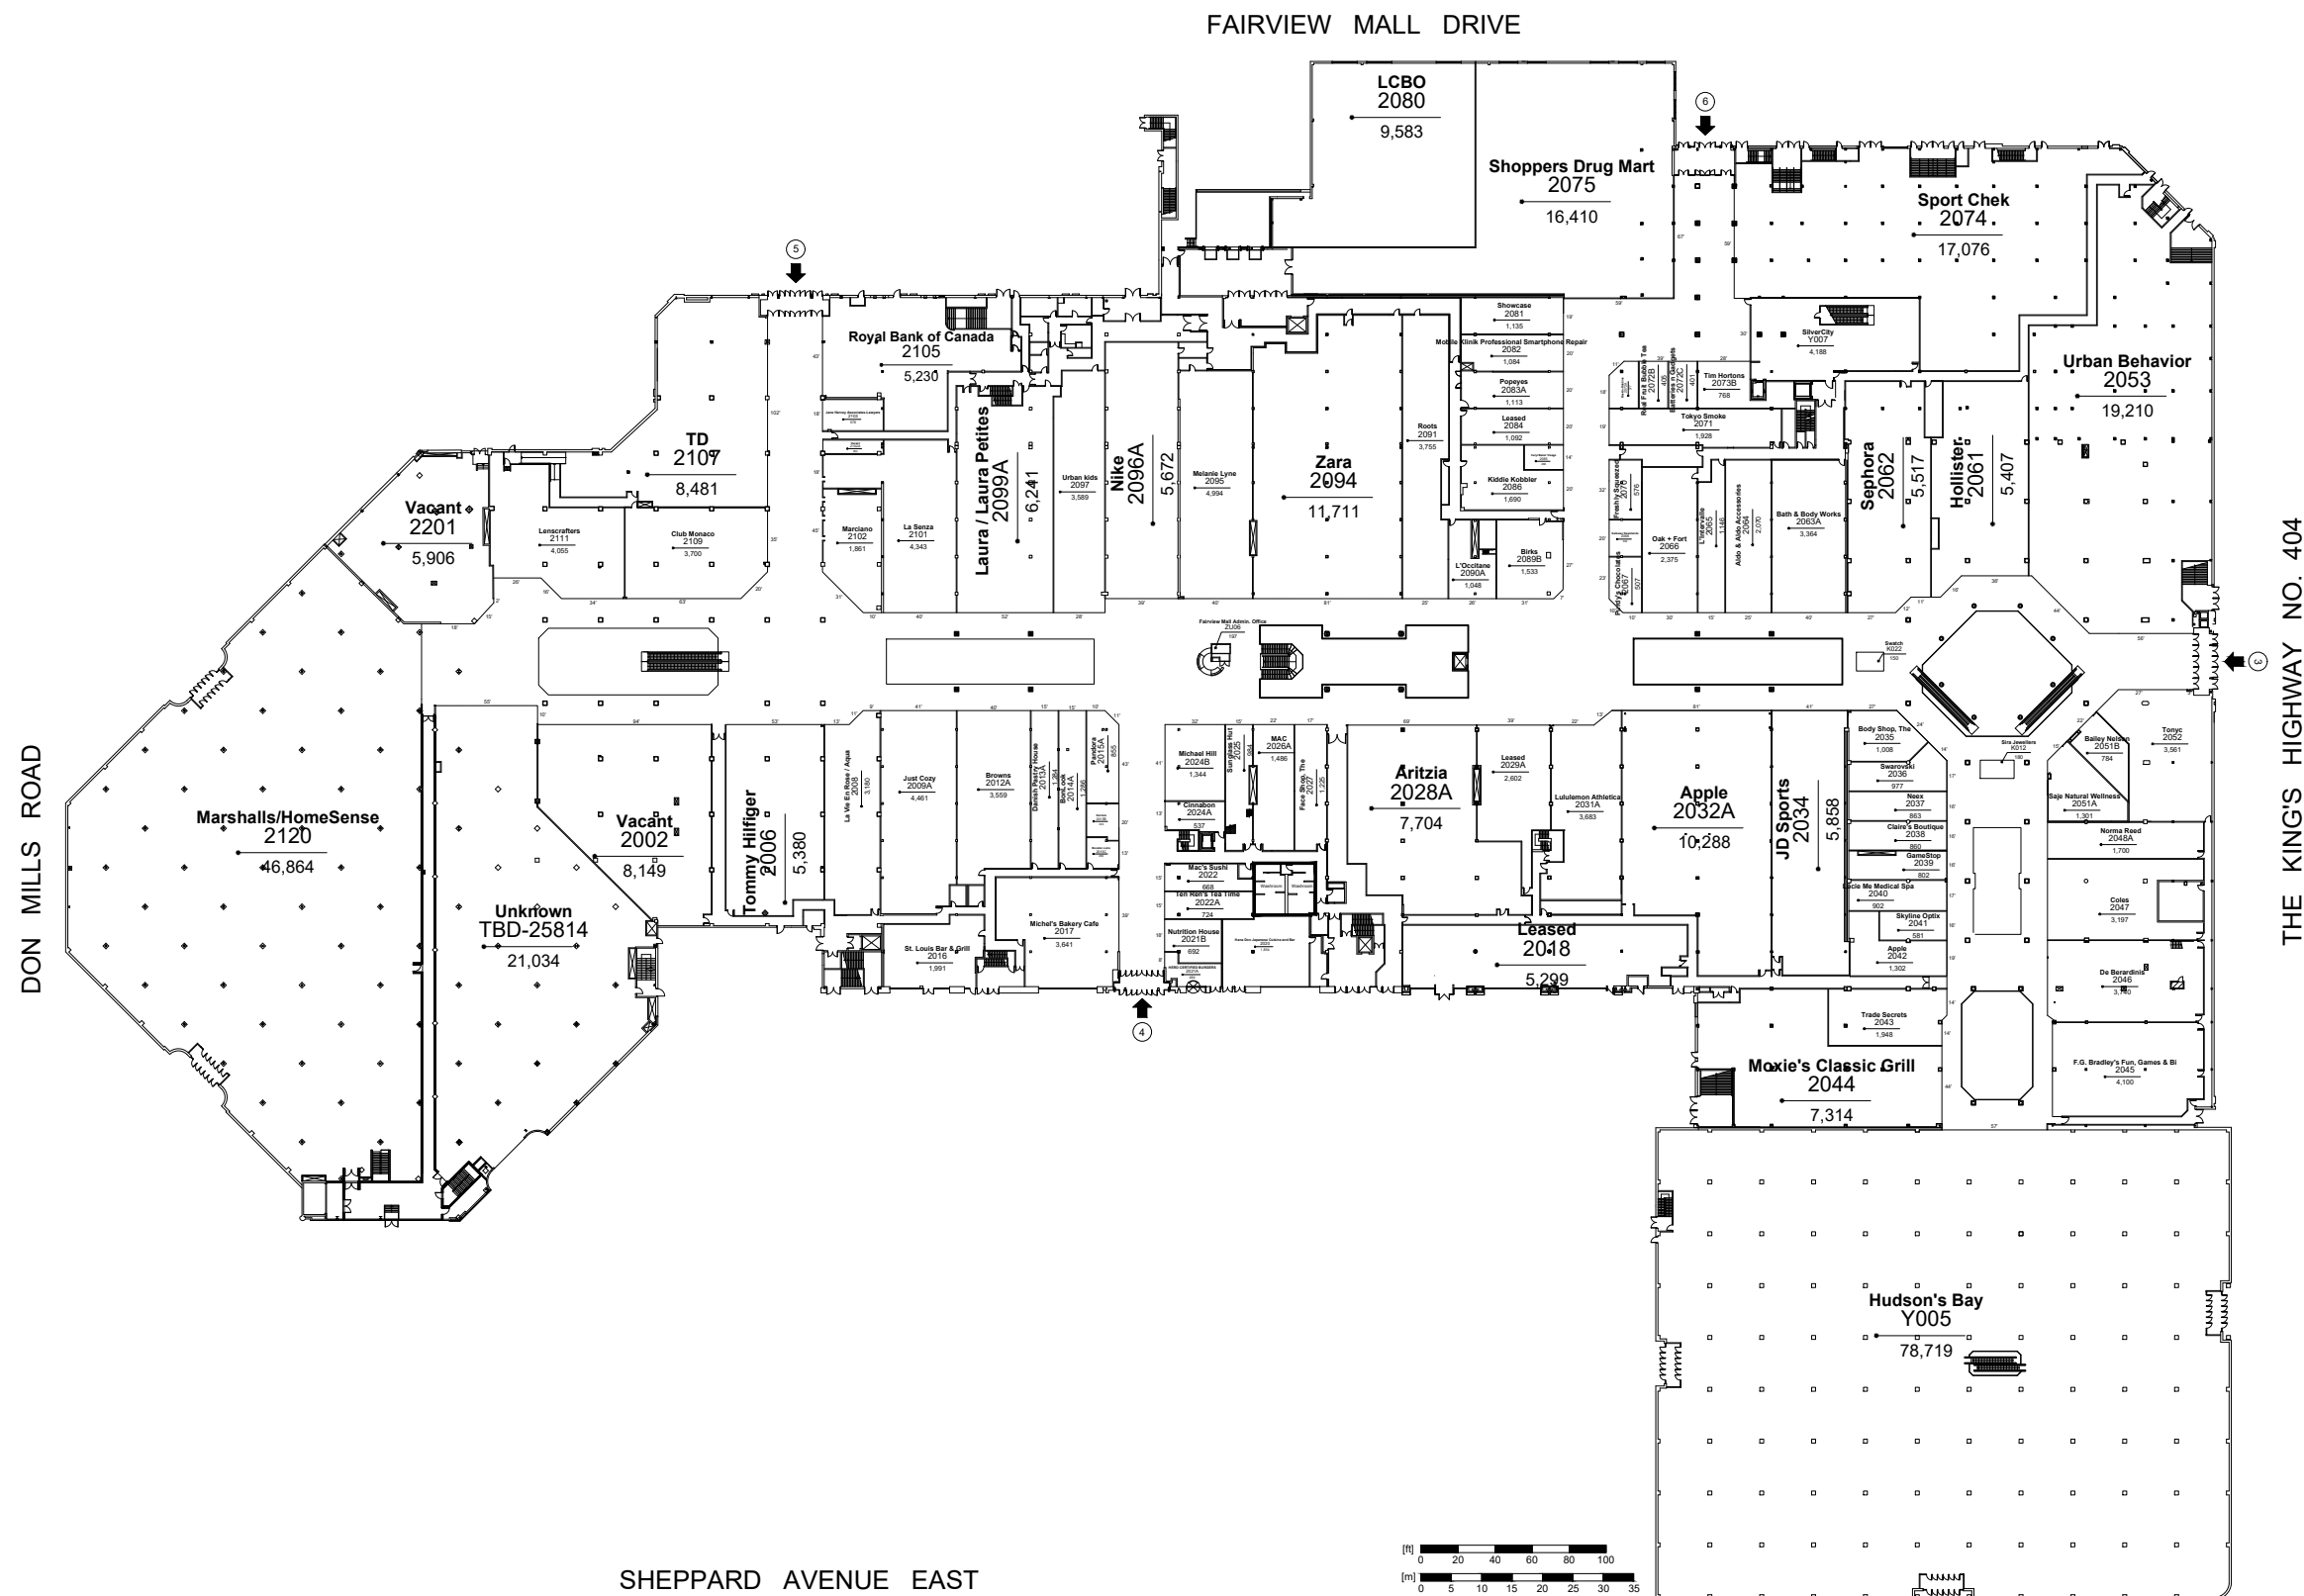

FAIRVIEW MALL DRIVE

DON MILLS ROAD

THE KING'S HIGHWAY NO. 404

SHEPPARD AVENUE EAST

CF Fairview Mall
Level 1

Leasing Plan
Updated on: 06-21-2022

Legend:
 Non-Leasable area

Tenant Name
 UNIT NUMBER
 Square Footage

All areas and dimensions are approximate.
 For discussion purposes only

SHEPPARD AVENUE EAST

CF Fairview Mall
Level 2

Leasing Plan
Updated on: 06-10-2022

Legend:

Tenant Name
UNIT NUMBER
Square Footage

All areas and dimensions are approximate.
For discussion purposes only

FAIRVIEW MALL DRIVE

THE KING'S HIGHWAY NO. 404

SHEPPARD AVENUE EAST

CF Fairview Mall
Level 3

Leasing Plan
Updated on: 04-01-2022

Legend:

Non-Leasable area

Tenant Name
UNIT NUMBER
Square Footage

All areas and dimensions are approximate.
For discussion purposes only