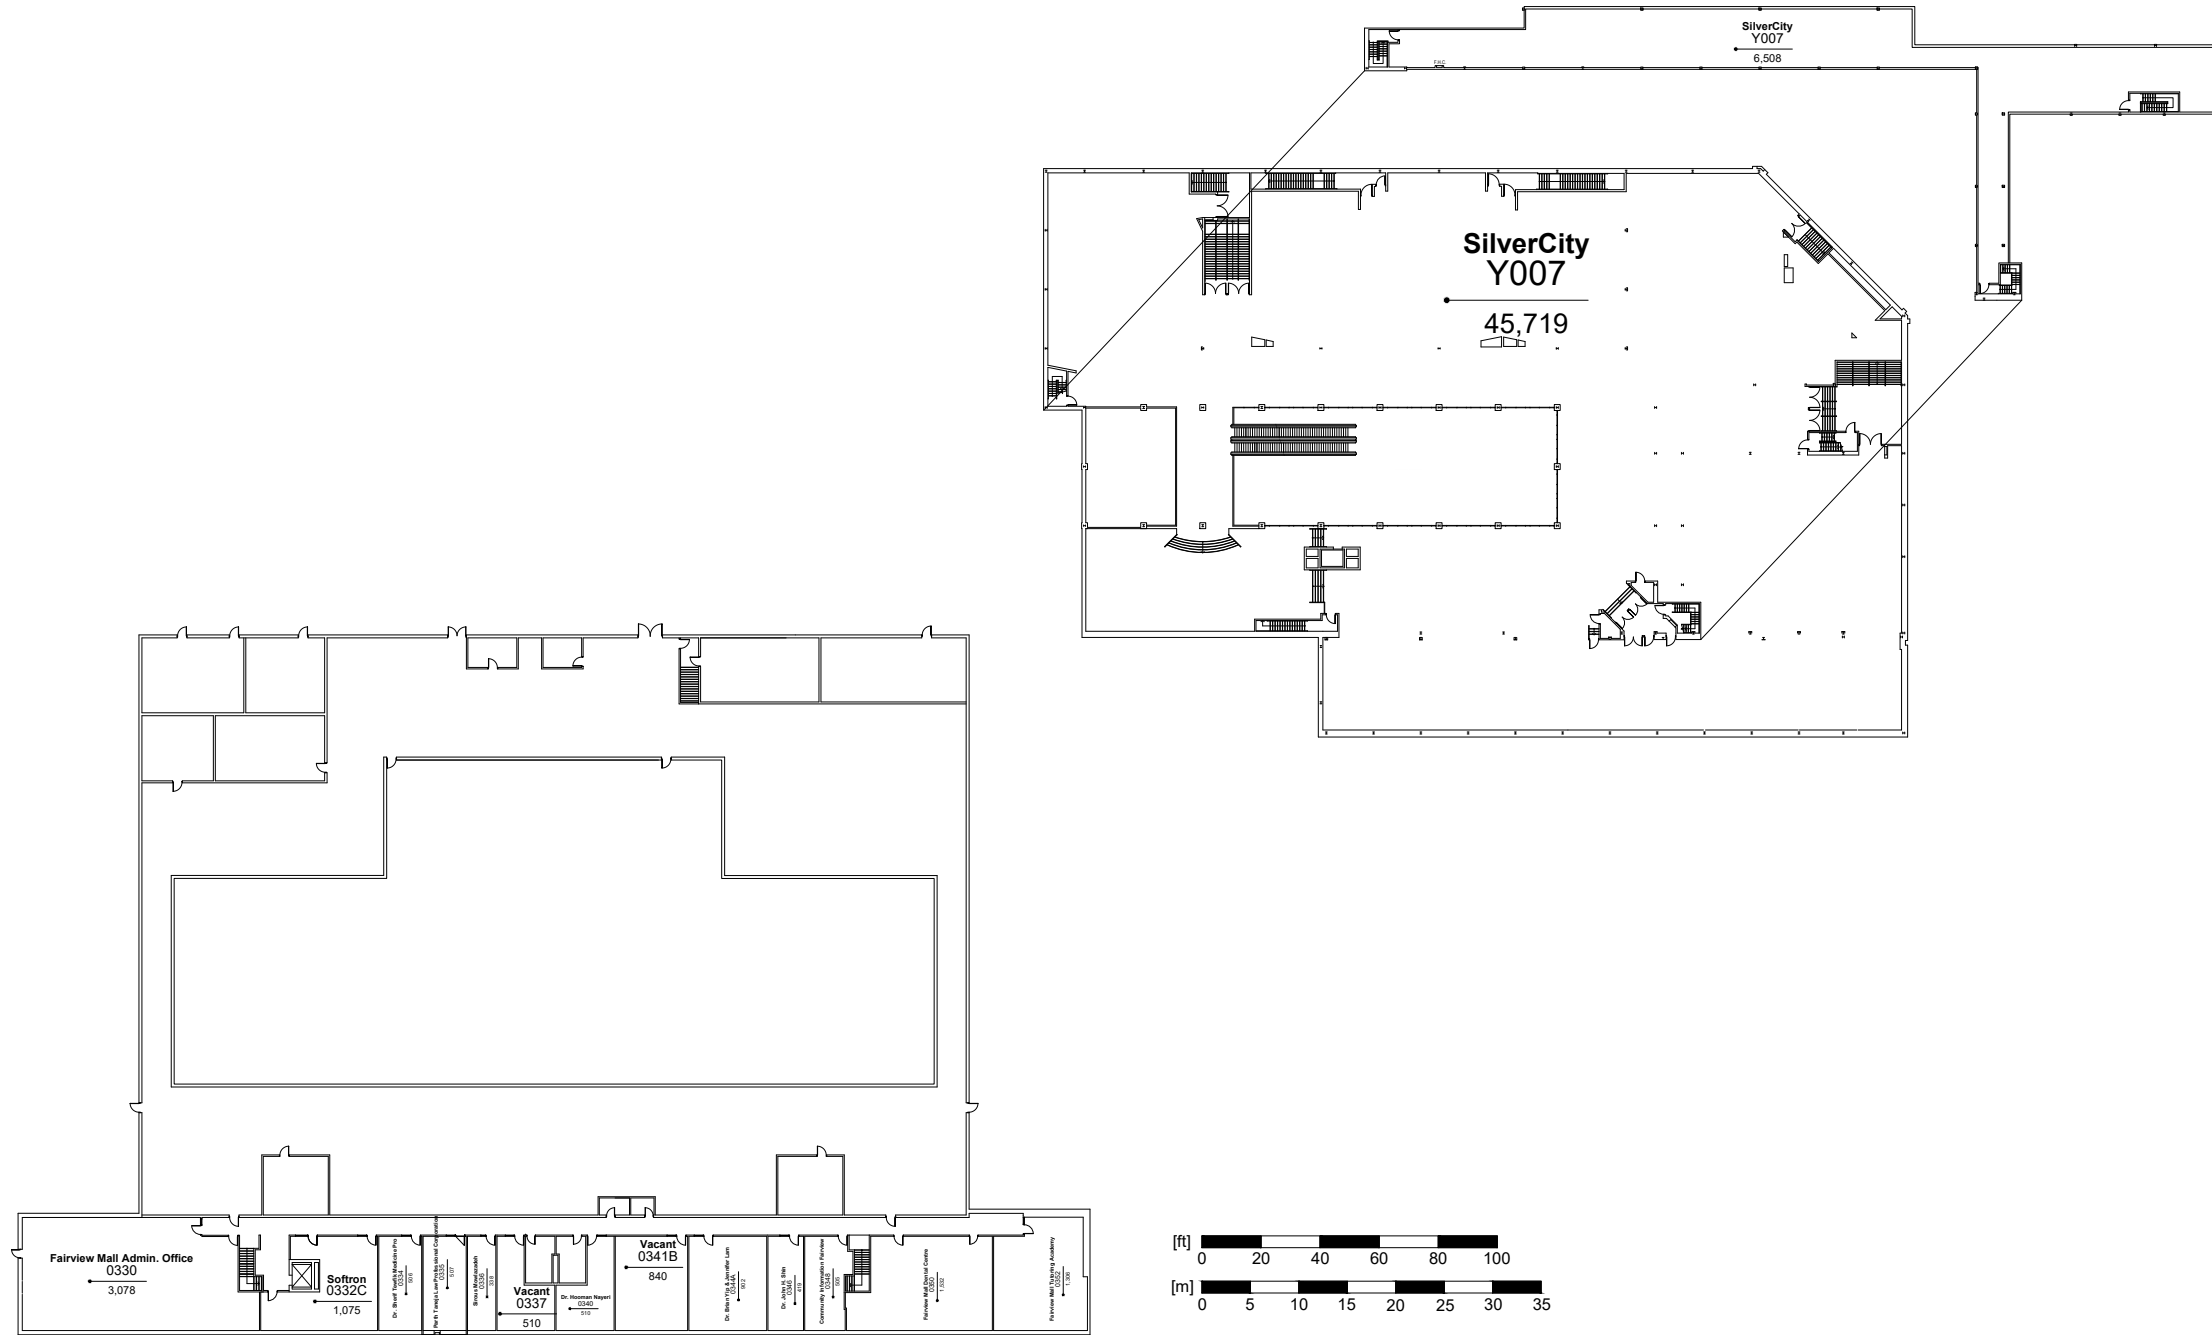

All areas and dimensions are approximate.
 For discussion purposes only

SHEPPARD AVENUE EAST

CF Fairview Mall
Level 2

Leasing Plan
Updated on: 06-10-2022

Legend:

Tenant Name
UNIT NUMBER
Square Footage

All areas and dimensions are approximate.
For discussion purposes only

FAIRVIEW MALL DRIVE

THE KING'S HIGHWAY NO. 404

SHEPPARD AVENUE EAST

CF Fairview Mall
Level 3

Leasing Plan
Updated on: 04-01-2022

Legend:

Non-Leasable area

Tenant Name
UNIT NUMBER
Square Footage

All areas and dimensions are approximate.
For discussion purposes only