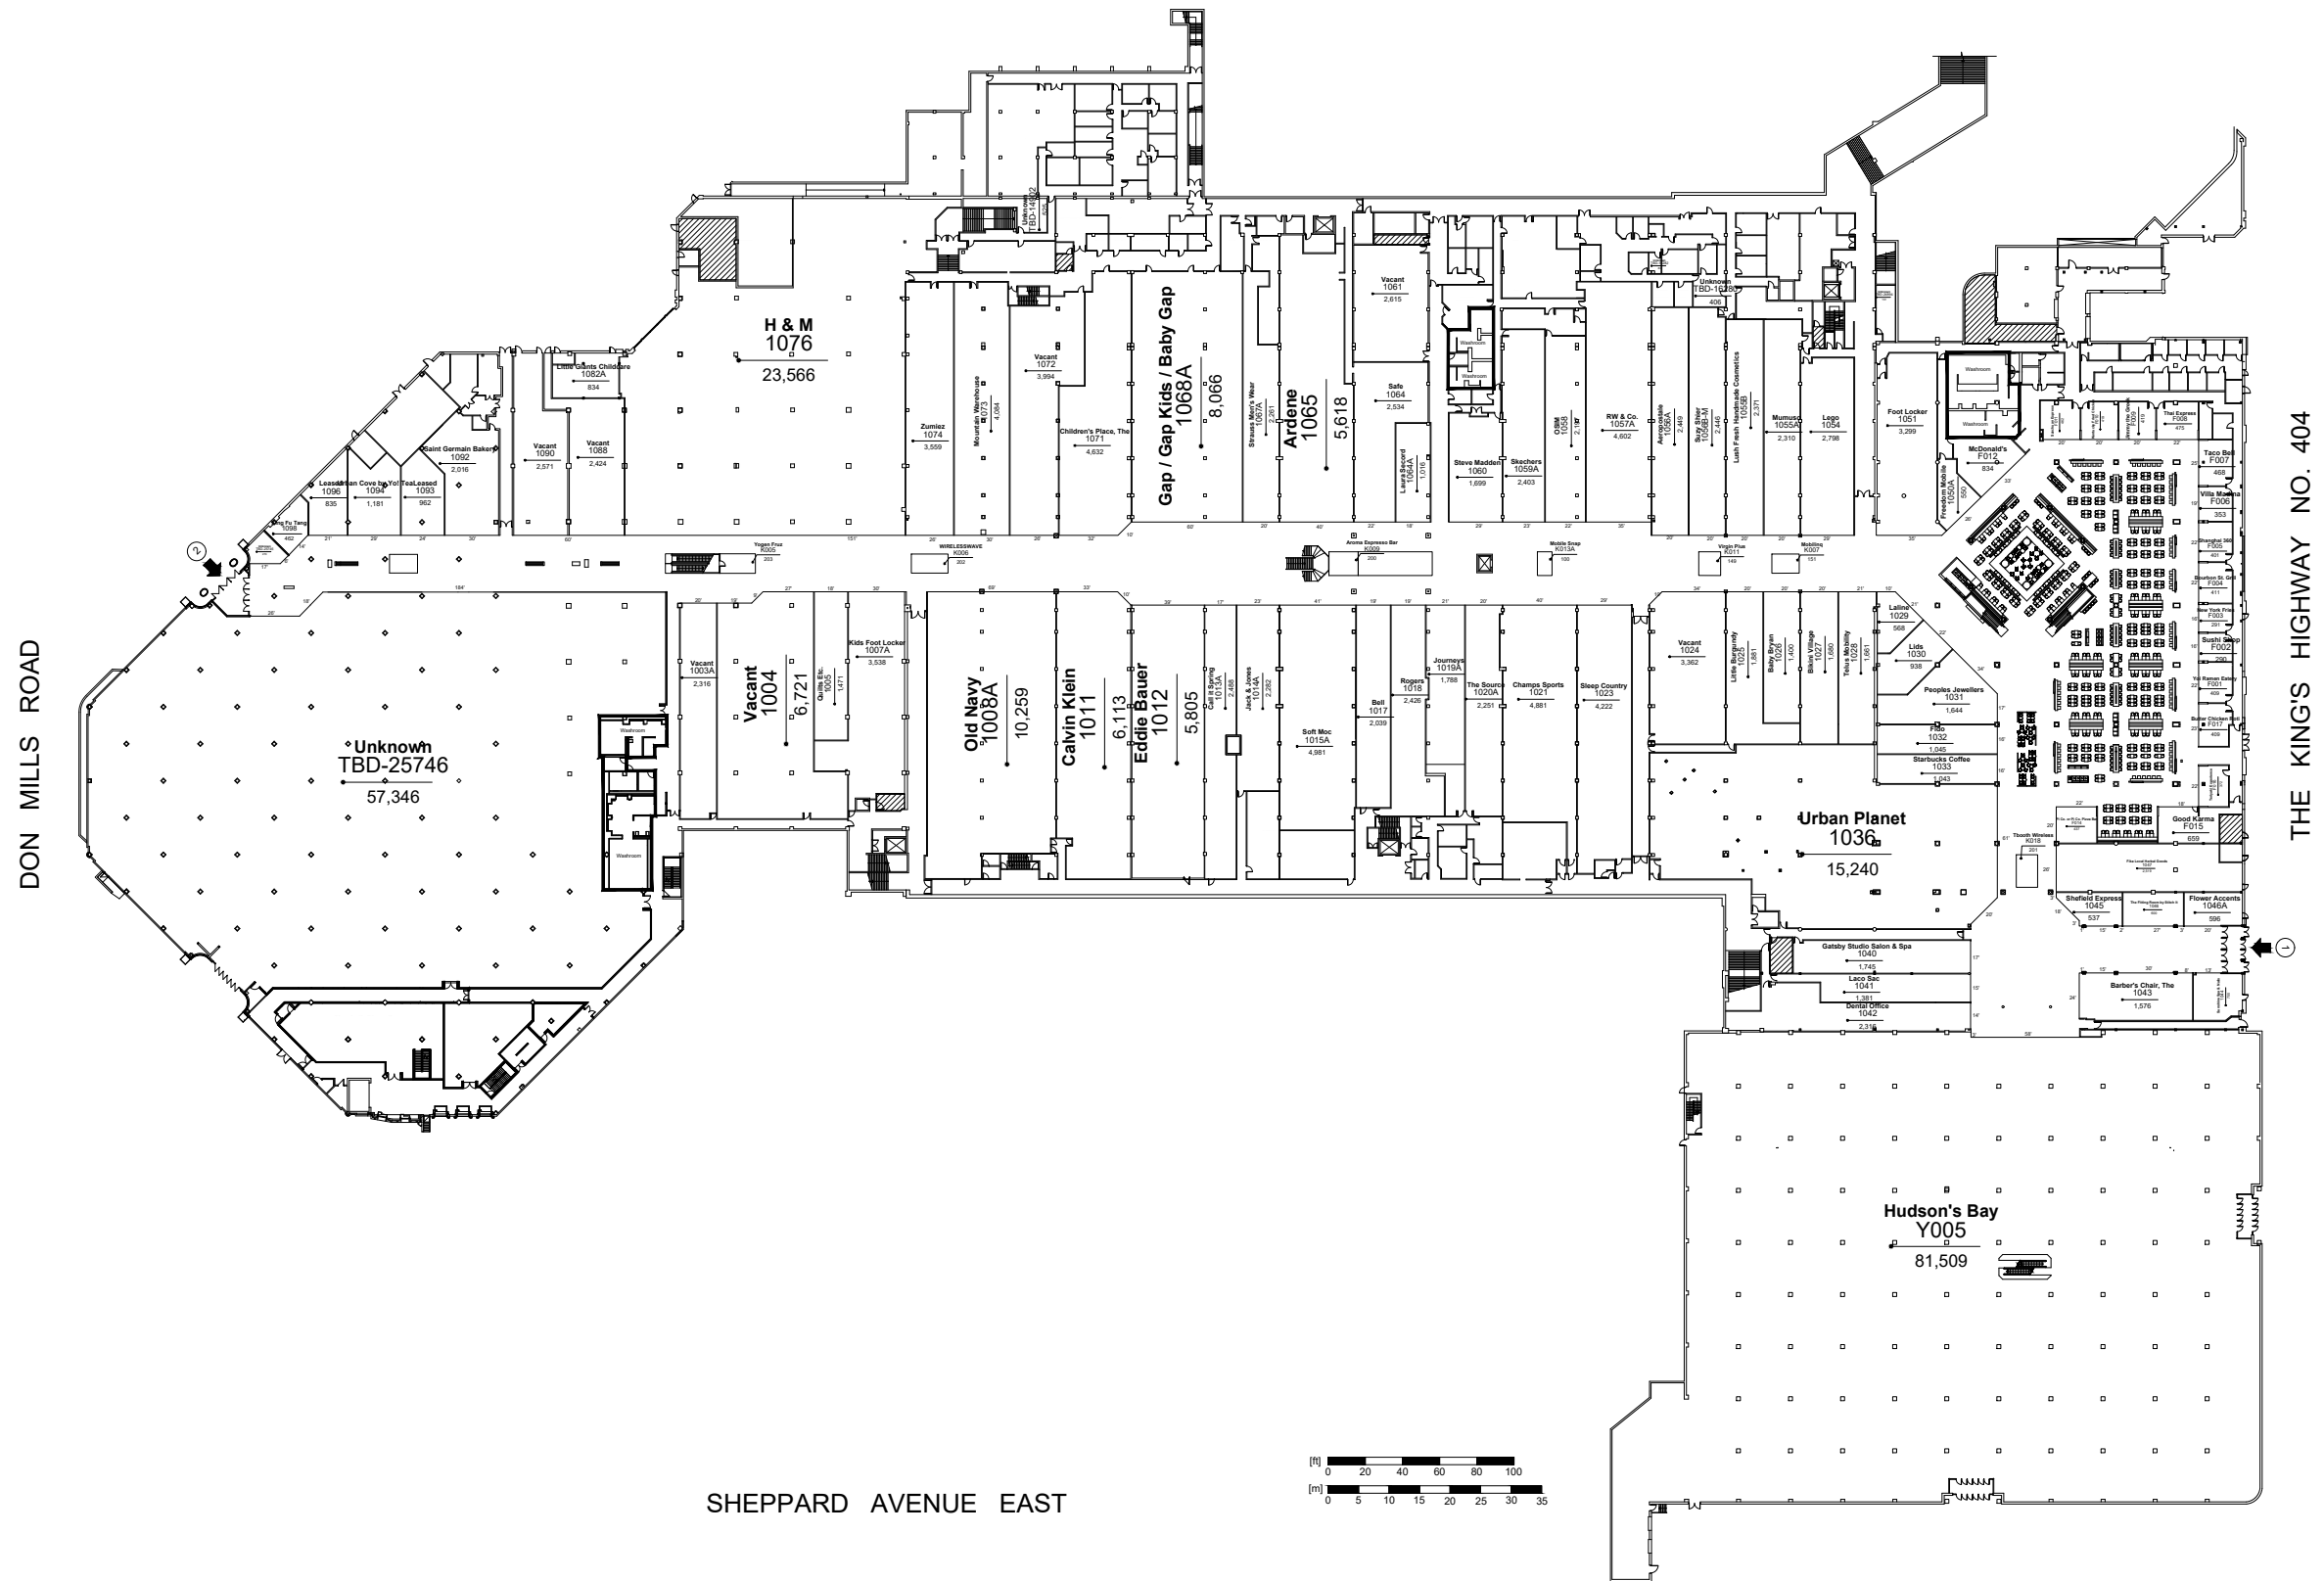

FAIRVIEW MALL DRIVE

DON MILLS ROAD

THE KING'S HIGHWAY NO. 404

SHEPPARD AVENUE EAST

CF Fairview Mall
Level 1

Leasing Plan
Updated on: 06-21-2022

Legend:
 Non-Leasable area

Tenant Name
 UNIT NUMBER
 Square Footage

All areas and dimensions are approximate.
 For discussion purposes only

SHEPPARD AVENUE EAST

CF Fairview Mall
Level 2

Leasing Plan
Updated on: 06-10-2022

Legend:

Tenant Name
UNIT NUMBER
Square Footage

All areas and dimensions are approximate.
For discussion purposes only

FAIRVIEW MALL DRIVE

THE KING'S HIGHWAY NO. 404

SHEPPARD AVENUE EAST

CF Fairview Mall
Level 3

Leasing Plan
Updated on: 04-01-2022

Legend:

Non-Leasable area

Tenant Name
UNIT NUMBER
Square Footage

All areas and dimensions are approximate.
For discussion purposes only