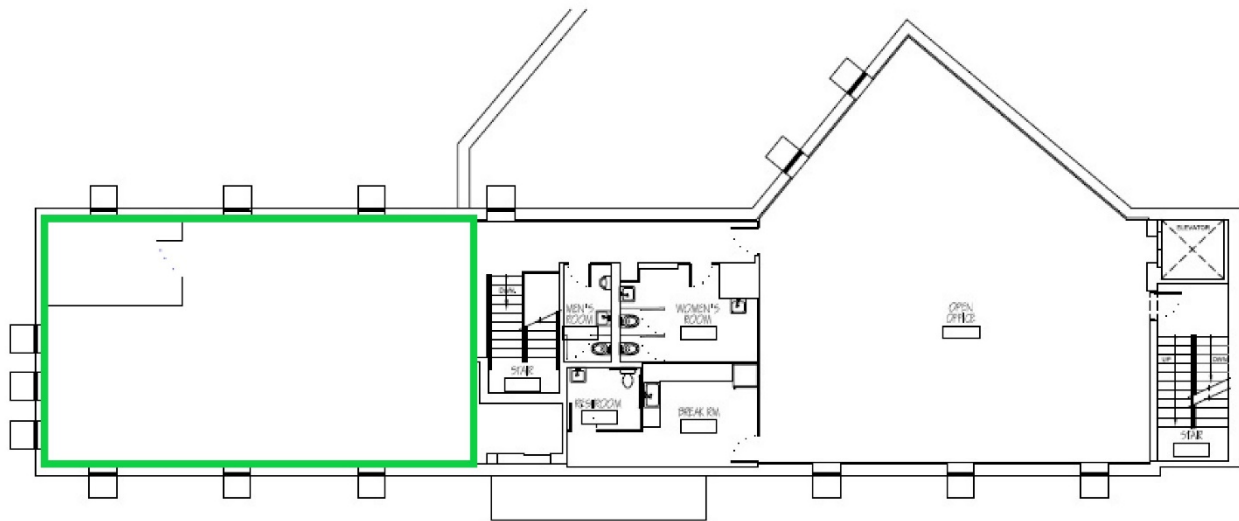

405-626-7000 | info@boxrealestate.com

MOMENTUM BUILDING
Downtown – 111 Harrison Avenue

Second Floor:

Ste 200 – 2,388 SF

405-626-7000 | info@boxrealstate.com

MOMENTUM BUILDING
Downtown – 111 Harrison Avenue

Suite Square Footage:

Lower Level 002 – 1,617 SF

Lower Level 001 – 5,719 SF