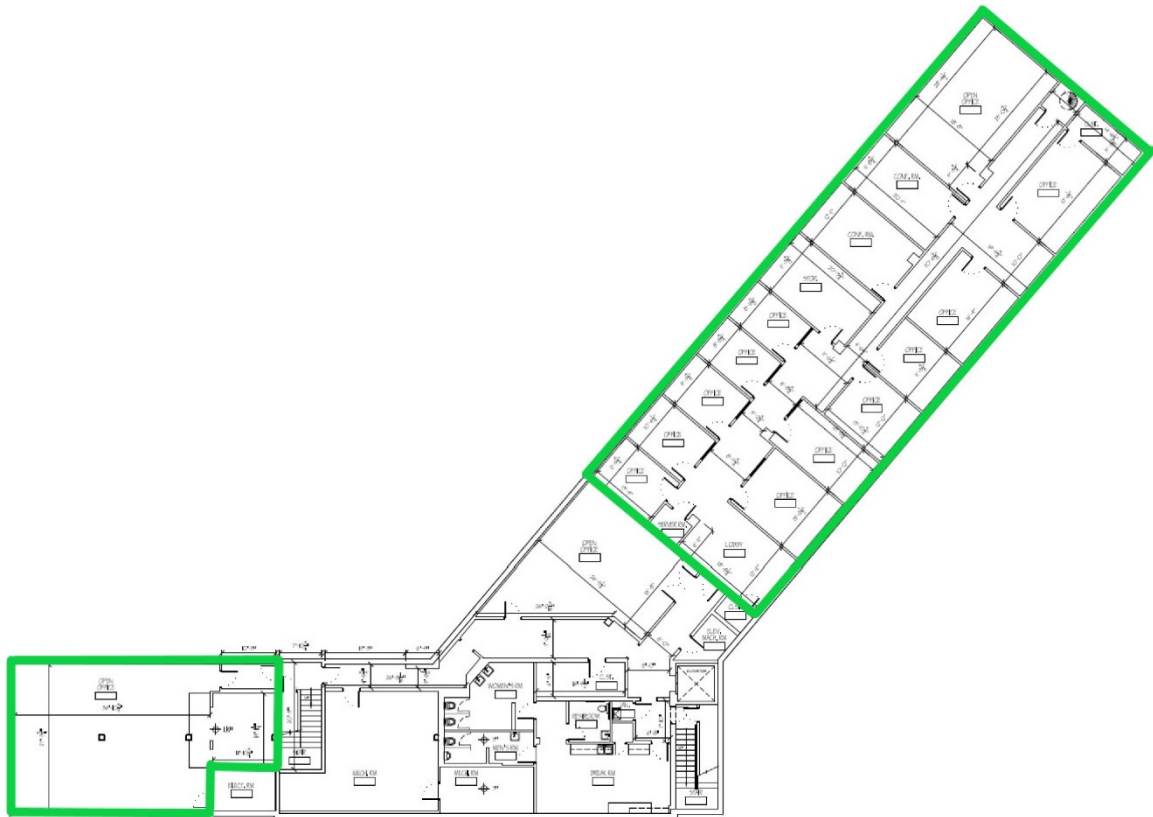

405-626-7000 | info@boxrealestate.com

MOMENTUM BUILDING
Downtown – 111 Harrison Avenue

Second Floor:

Ste 200 – 2,388 SF

405-626-7000 | info@boxrealstate.com

MOMENTUM BUILDING
Downtown – 111 Harrison Avenue

Suite Square Footage:

Lower Level 002 – 1,617 SF

Lower Level 001 – 5,719 SF