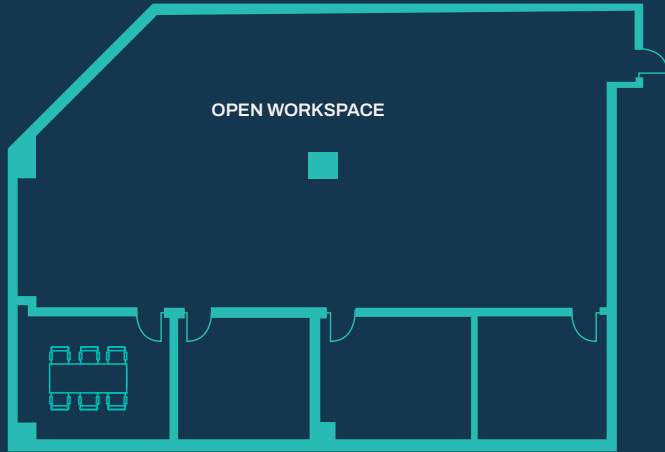

NORTH FIRST

2150 N FIRST STREET
SAN JOSE, CA

EXPANSIVE[®]

workspace

TEAM SUITE 300A

ACCOMODATES HEADCOUNT OF UP TO 93

6543 SQUARE FEET OF PRIVATE SPACE
PLUS 3000+SF OF SHARED WORKSPACE,
COWORKING LOUNGE, KITCHEN, PHONE
BOOTHS & MORE