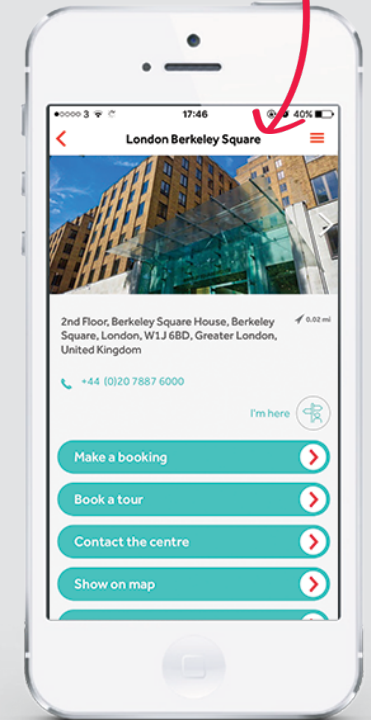

[Click here to download our app](#)

It's easy to get started

With **all-inclusive** pricing.

Manage everything through our app

Full time
from **£6.60**
(per person per day)

Get your own space for one person or a whole team, from a month to years