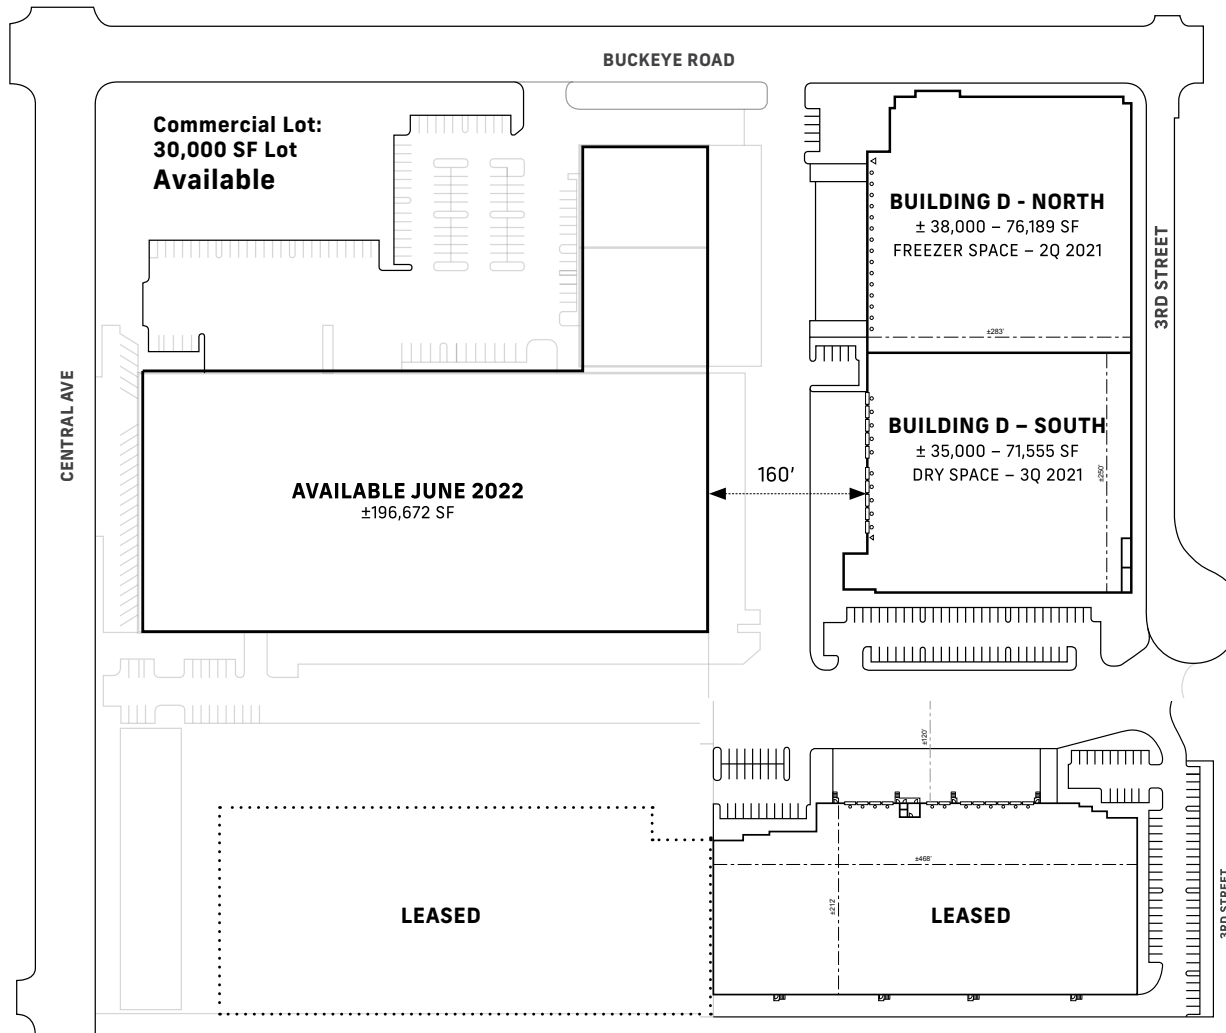

CENTRAL

LOGISTICS CENTER

COLD STORAGE

CENTRAL LOGISTICS CENTER

SEC BUCKEYE RD/CENTRAL AVE, PHOENIX, AZ

ALL MEASUREMENTS ARE APPROXIMATE

VIAWEST
Group

JOHN WERSTLER, SIOR
+1 602 735 5504
john.werstler@cbre.com