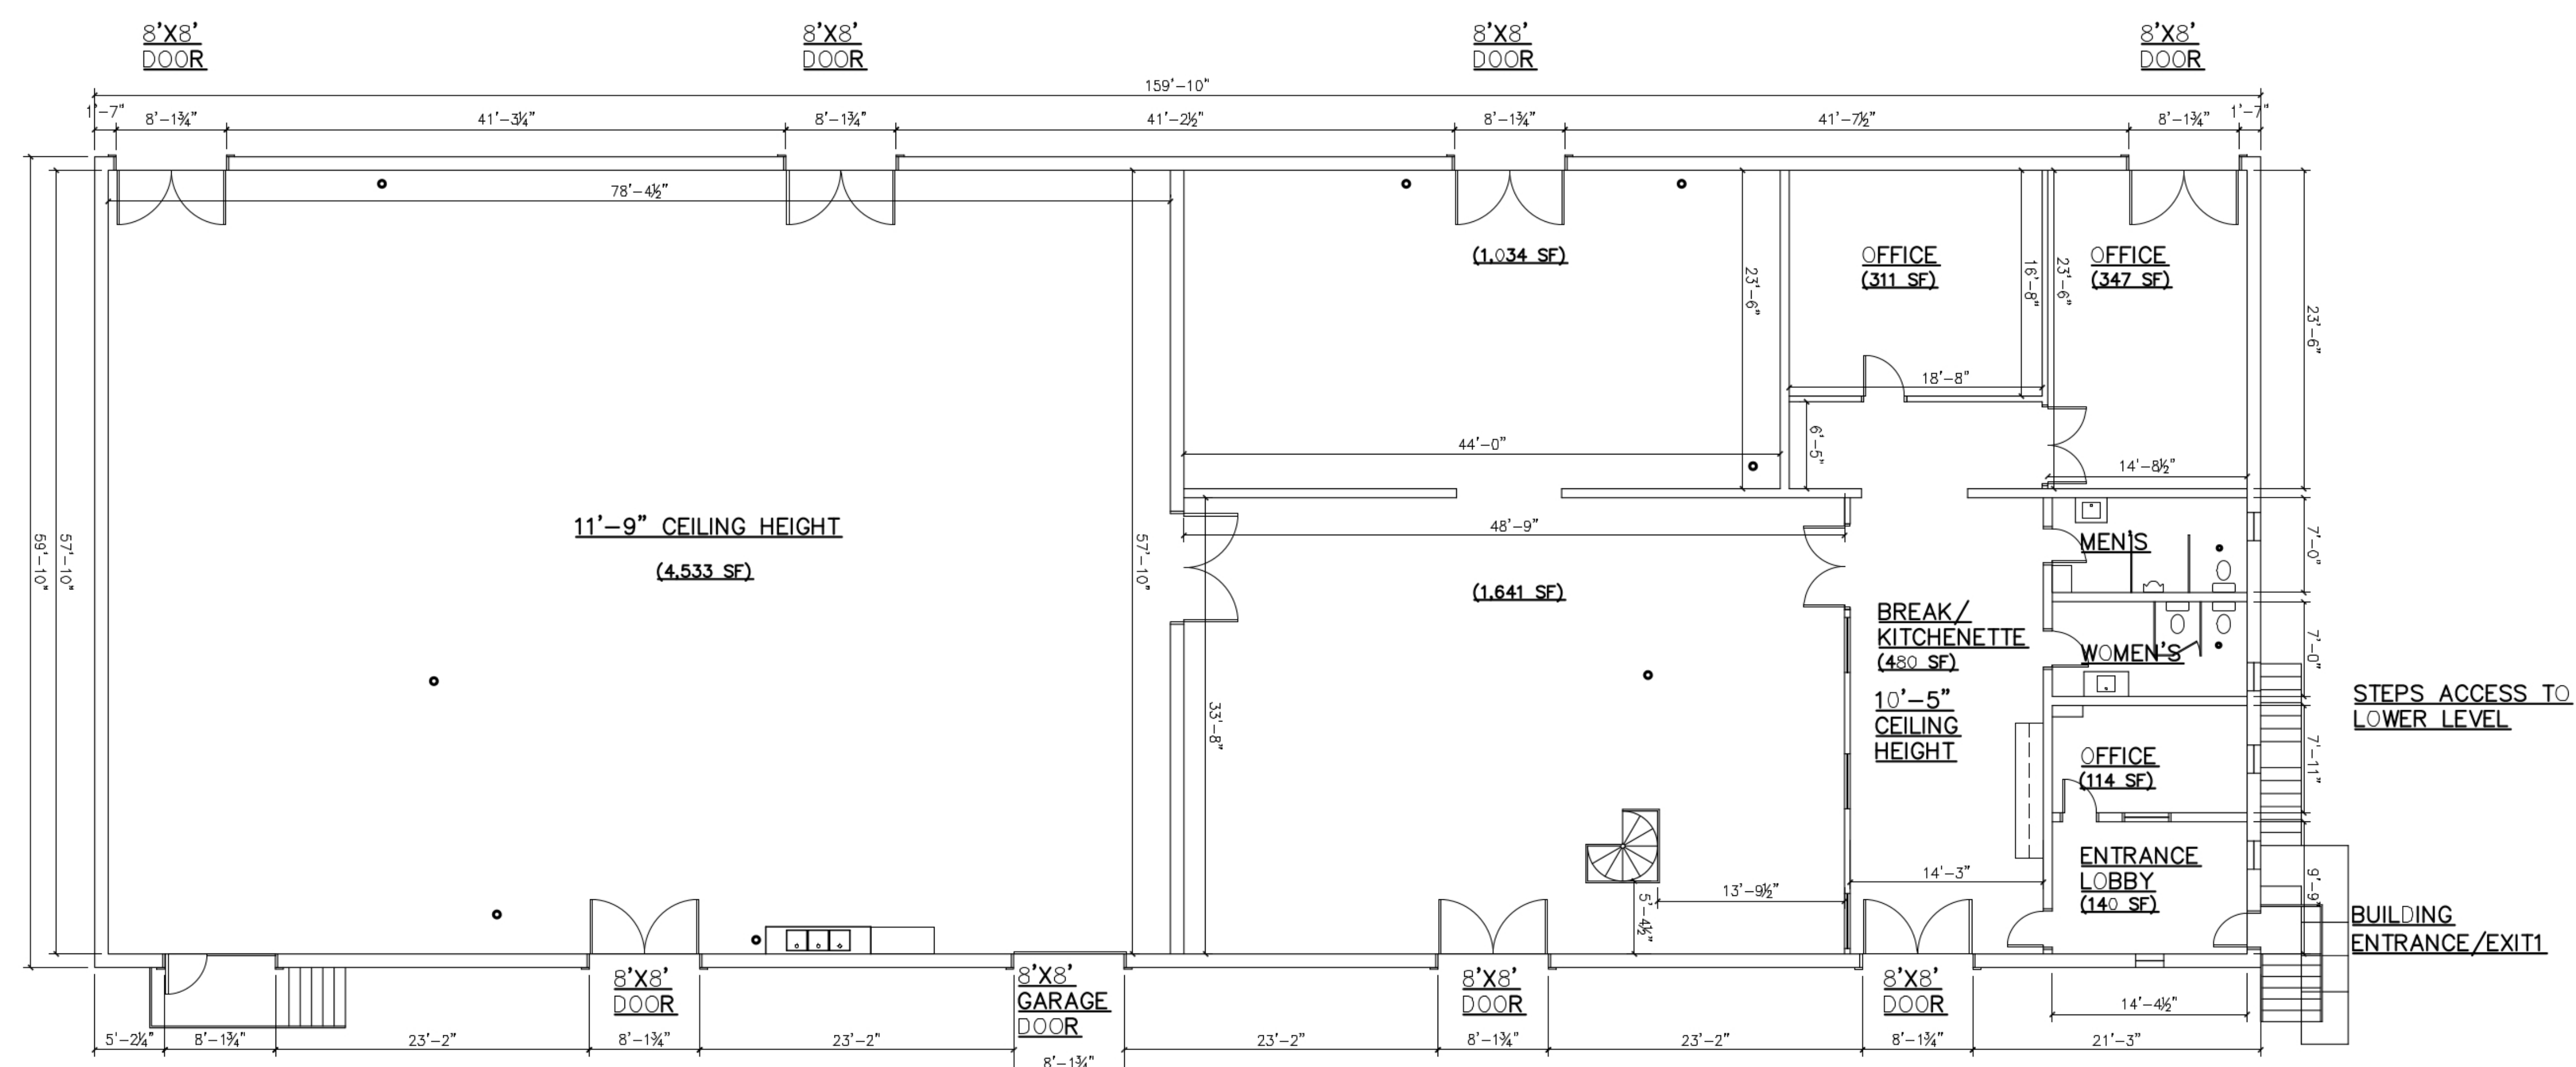

EXISTING LOWER FLOOR
 525 E Railroad Ave
 Keenesburg CO 80643 04/17/2024
 TOTAL SQUARE FOOTAGE OF FLOOR: 9600 SF

EXISTING MAIN FLOOR
 525 E Railroad Ave
 Keenesburg CO 80643 04/17/2024
 TOTAL SQUARE FOOTAGE OF FLOOR: 9600 SF