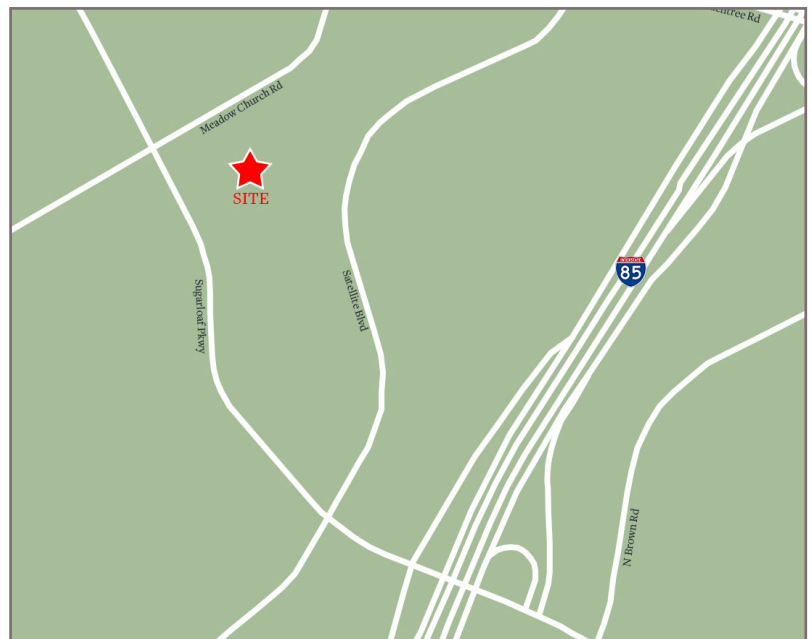

DEMOGRAPHICS

	1 Mi Radius	3 Mi Radius	5 Mi Radius
Population	7,794	64,111	211,867
Households	2,804	21,203	72,204
Avg HH Income	$143,600	$110,742	$94,277
Daytime Pop	13,450	51,357	126,518