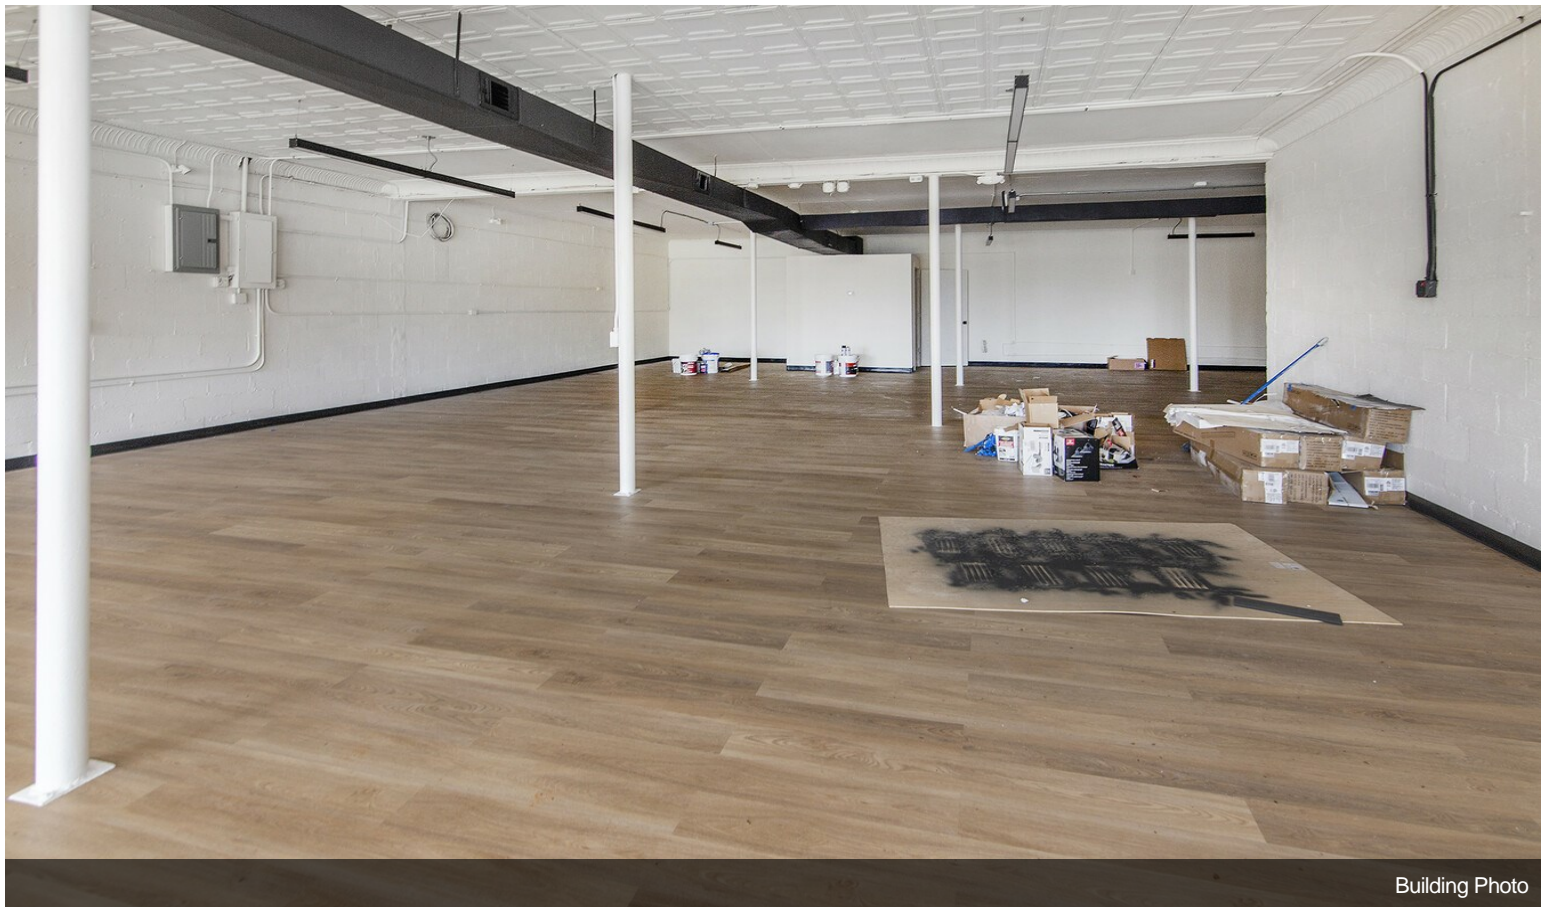

It also includes 1 acre of land that can be cleared and used for parking....

- Completely Renovated with open floor plan and luxury flooring and finishes
- High visibility and plenty of parking
- Can be used for office, retail, restaurant, small business, etc.
- Optional - 1 acre of outdoor parking

## 1st Floor

Space Available	2,200 SF
Rental Rate	\$10.00 /SF/Yr
Date Available	Now
Service Type	Negotiable
Space Type	Relet
Space Use	Office
Lease Term	Negotiable

Gorgeous office/retail space for your growing business that boasts a fully remodeled building with an open floor plan, designer upgrades, plenty of parking, and high road visibility. Easily accessed from Morganton & Hwy 40. It also includes 1 acre of land that can be cleared and used for parking.

# Property Photos

Building Photo

Building Photo