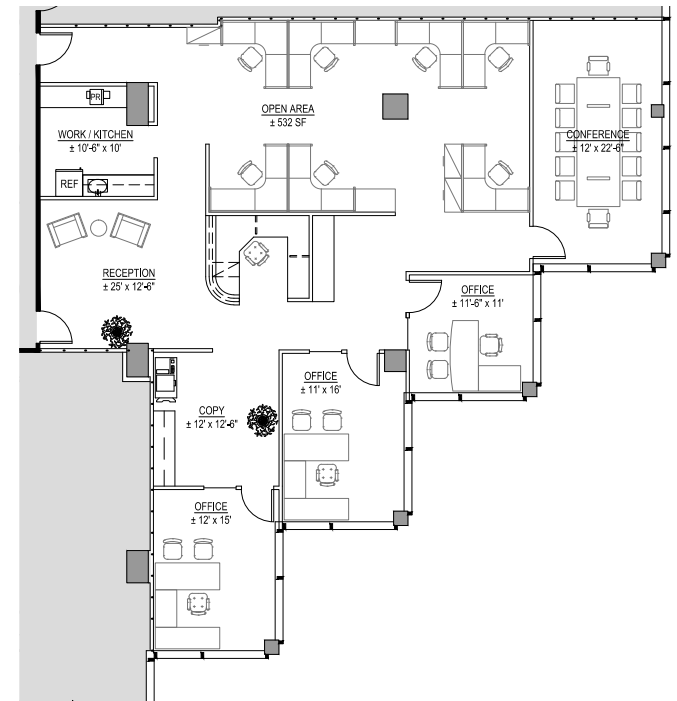

FLOOR 1 | SUITE 116

2,906 RSF

As-Built Space Plan

Proposed Space Plan

Floor 1 Plan