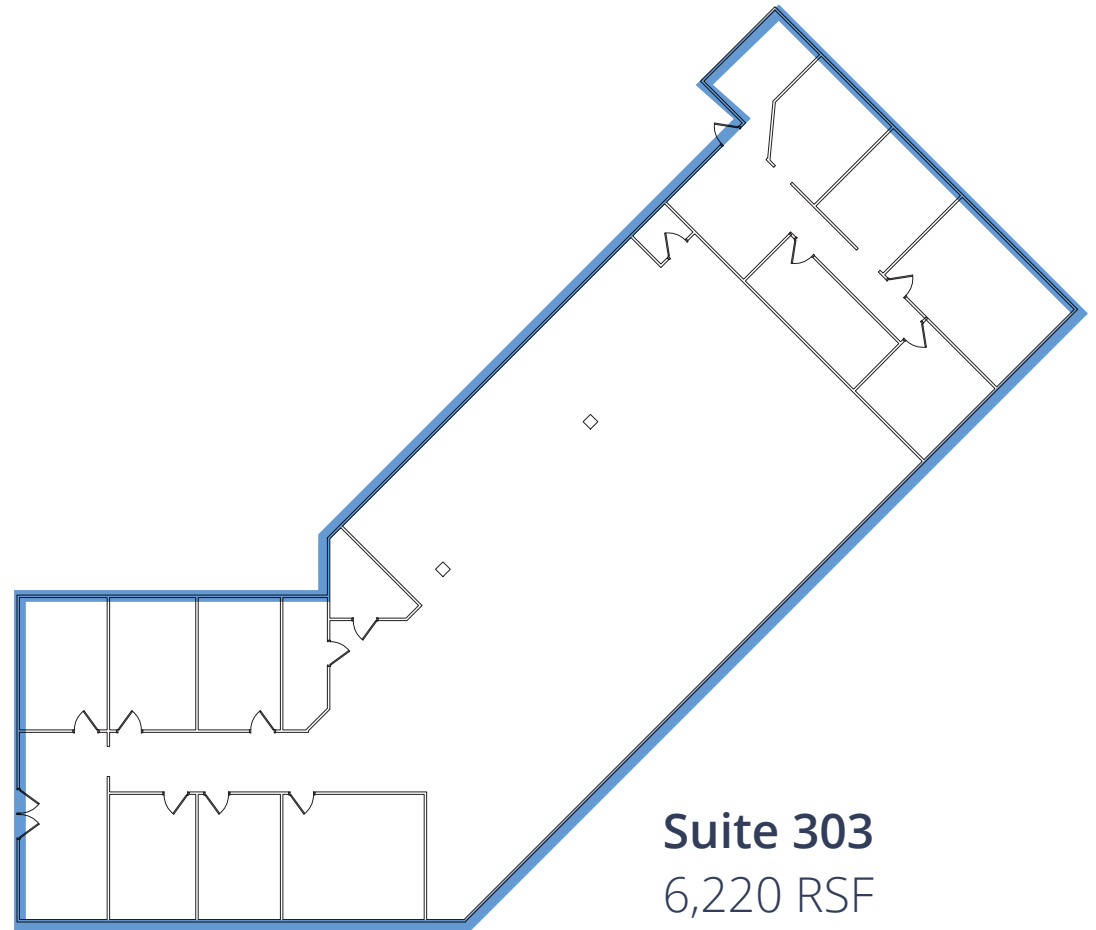

## Office Space For Lease

- 127,810 SF, 3-story office building
- 4 main lobby entrances
- Move-in ready spec suites available
- Suites Available:  
First Floor:
  - Suite 120 – 1,152 RSFSecond Floor:
  - Suite 207 – 5,161 RSF
  - Spec Suite 1 – 1,718 RSF
  - Spec Suite 2 - 2,337 RSF
  - Suite 3 - 2,818 RSF
  - Suite 265 – 1,983 RSF
  - Suite 303 – 6,220 RSF
- Located on Midlothian Turnpike
- Numerous retail and restaurant amenities in the immediate area
- 4/1,000 SF parking spaces
- Capital improvements: updated common areas and bathrooms, new roof, updated atrium

3-story atrium

Free conference space for tenants

On-site cafe

Move-in ready suites available

On-site conference facility

**Suites available for tenants from  
1,152 RSF to 6,220 RSF**

Second Floor – Spec Suites

Suite 207 – 5,161 RSF

**Suite 265**

1,983 RSF

**Suite 303**

6,220 RSF

Copyright © 2026 Colliers International. Information herein has been obtained from sources deemed reliable, however its accuracy cannot be guaranteed. The user is required to conduct their own due diligence and verification.