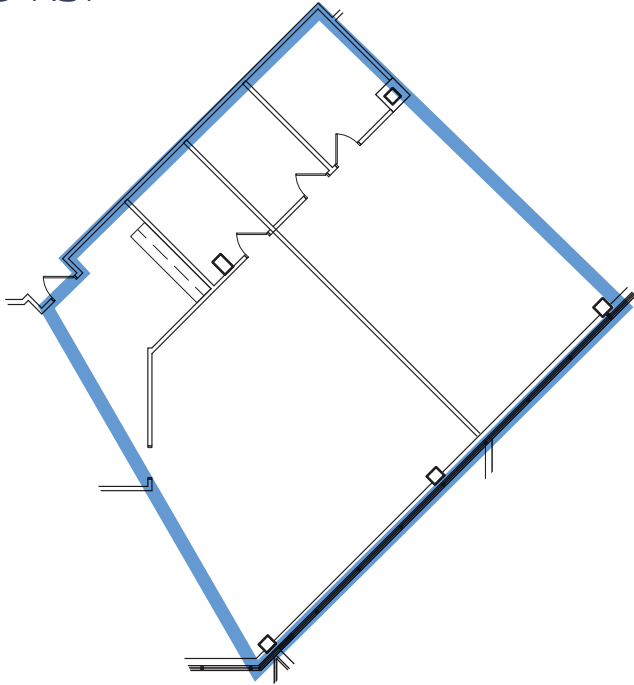

Suite 265

1,983 RSF

Suite 303

6,220 RSF

Copyright © 2026 Colliers International. Information herein has been obtained from sources deemed reliable, however its accuracy cannot be guaranteed. The user is required to conduct their own due diligence and verification.

All floor plans are for illustration purposes ONLY. Floor plans are estimated and are not to be used to determine total square footage of the property.