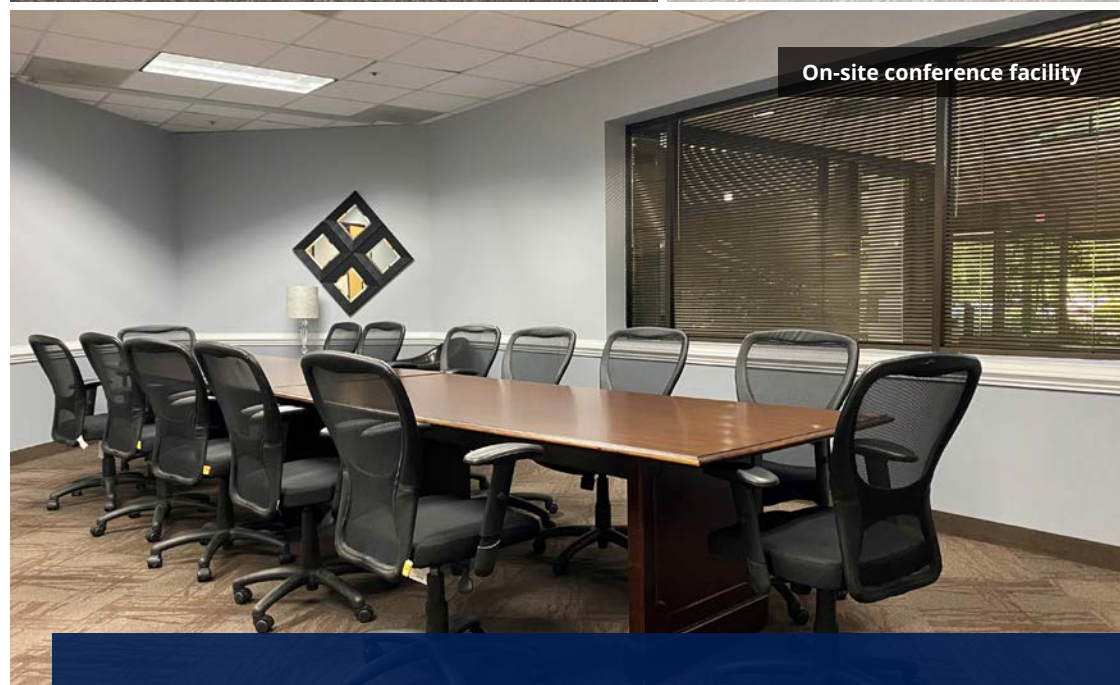

## Office Space For Lease

- 127,810 SF, 3-story office building
- 4 main lobby entrances
- Move-in ready spec suites available
- Suites Available:  
First Floor:
  - Suite 120 – 1,152 RSFSecond Floor:
  - Suite 207 – 5,161 RSF
  - Spec Suite 1 – 1,718 RSF
  - Spec Suite 2 - 2,337 RSF
  - Suite 3 - 2,818 RSF
  - Suite 265 – 1,983 RSF
  - Suite 303 – 6,220 RSF
- Located on Midlothian Turnpike
- Numerous retail and restaurant amenities in the immediate area
- 4/1,000 SF parking spaces
- Capital improvements: updated common areas and bathrooms, new roof, updated atrium

3-story atrium

Free conference space for tenants

On-site cafe

Move-in ready suites available

On-site conference facility

**Suites available for tenants from  
1,152 RSF to 6,220 RSF**

Second Floor – Spec Suites