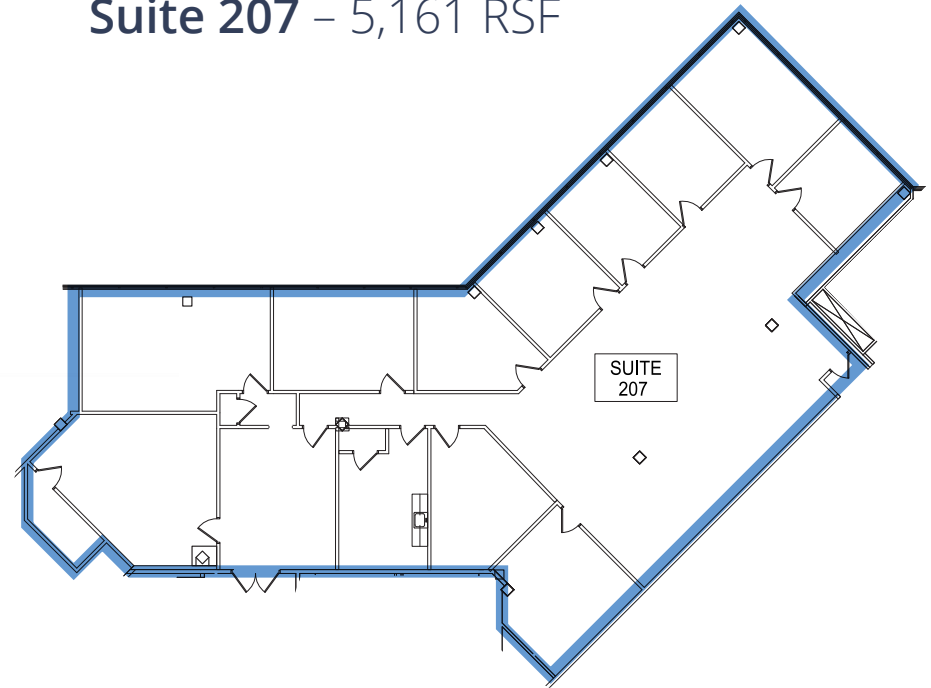

## Office Space For Lease

- 127,810 SF, 3-story office building
- 4 main lobby entrances
- Move-in ready spec suites available
- Suites Available:  
First Floor:
  - Suite 120 – 1,152 RSFSecond Floor:
  - Suite 207 – 5,161 RSF
  - Spec Suite 1 – 1,718 RSF
  - Spec Suite 2 - 2,337 RSF
  - Suite 3 - 2,818 RSF
  - Suite 265 – 1,983 RSF
  - Suite 303 – 6,220 RSF
- Located on Midlothian Turnpike
- Numerous retail and restaurant amenities in the immediate area
- 4/1,000 SF parking spaces
- Capital improvements: updated common areas and bathrooms, new roof, updated atrium

3-story atrium

Free conference space for tenants

On-site cafe

Move-in ready suites available

On-site conference facility

**Suites available for tenants from  
1,152 RSF to 6,220 RSF**

Second Floor – Spec Suites

Suite 207 – 5,161 RSF

**Suite 265**

1,983 RSF

**Suite 303**

6,220 RSF

Copyright © 2026 Colliers International. Information herein has been obtained from sources deemed reliable, however its accuracy cannot be guaranteed. The user is required to conduct their own due diligence and verification.

All floor plans are for illustration purposes ONLY. Floor plans are estimated and are not to be used to determine total square footage of the property.