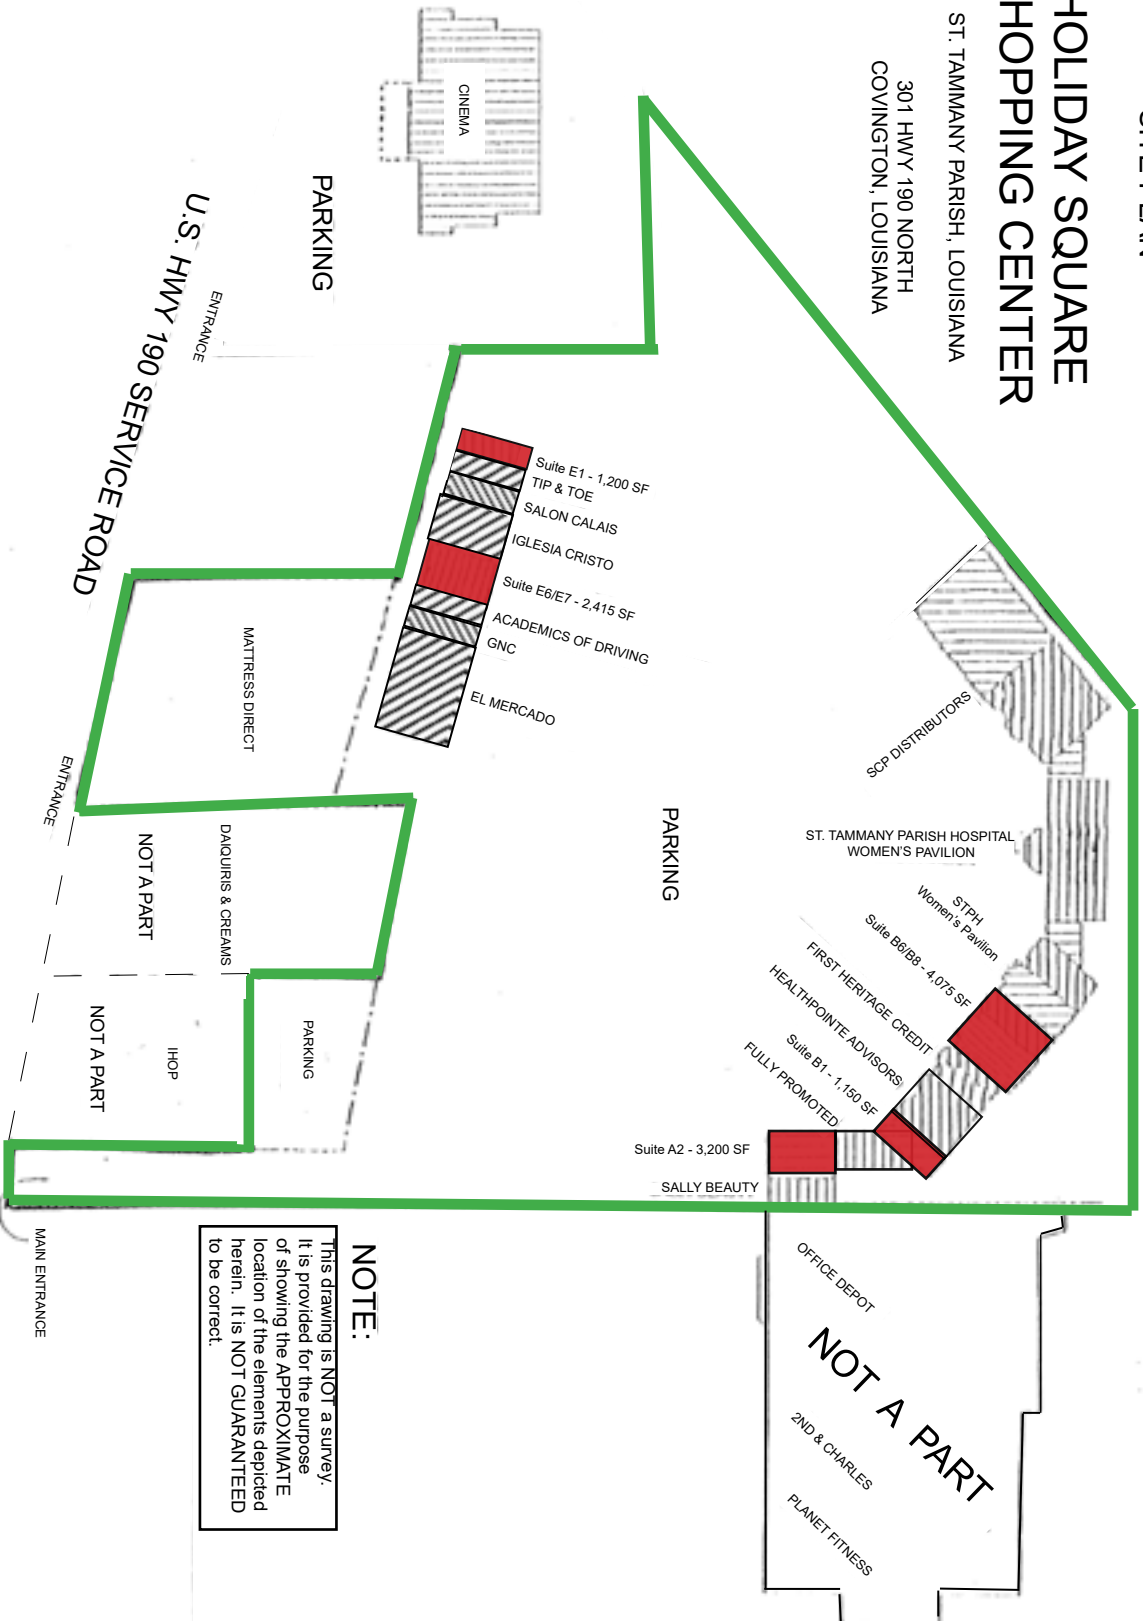

APPROXIMATE
SITE PLAN

HOLIDAY SQUARE
SHOPPING CENTER

ST. TAMMANY PARISH, LOUISIANA
301 HWY 190 NORTH
COVINGTON, LOUISIANA

NOTE:
This drawing is NOT a survey.
It is provided for the purpose
of showing the APPROXIMATE
location of the elements depicted
herein. It is NOT GUARANTEED
to be correct.