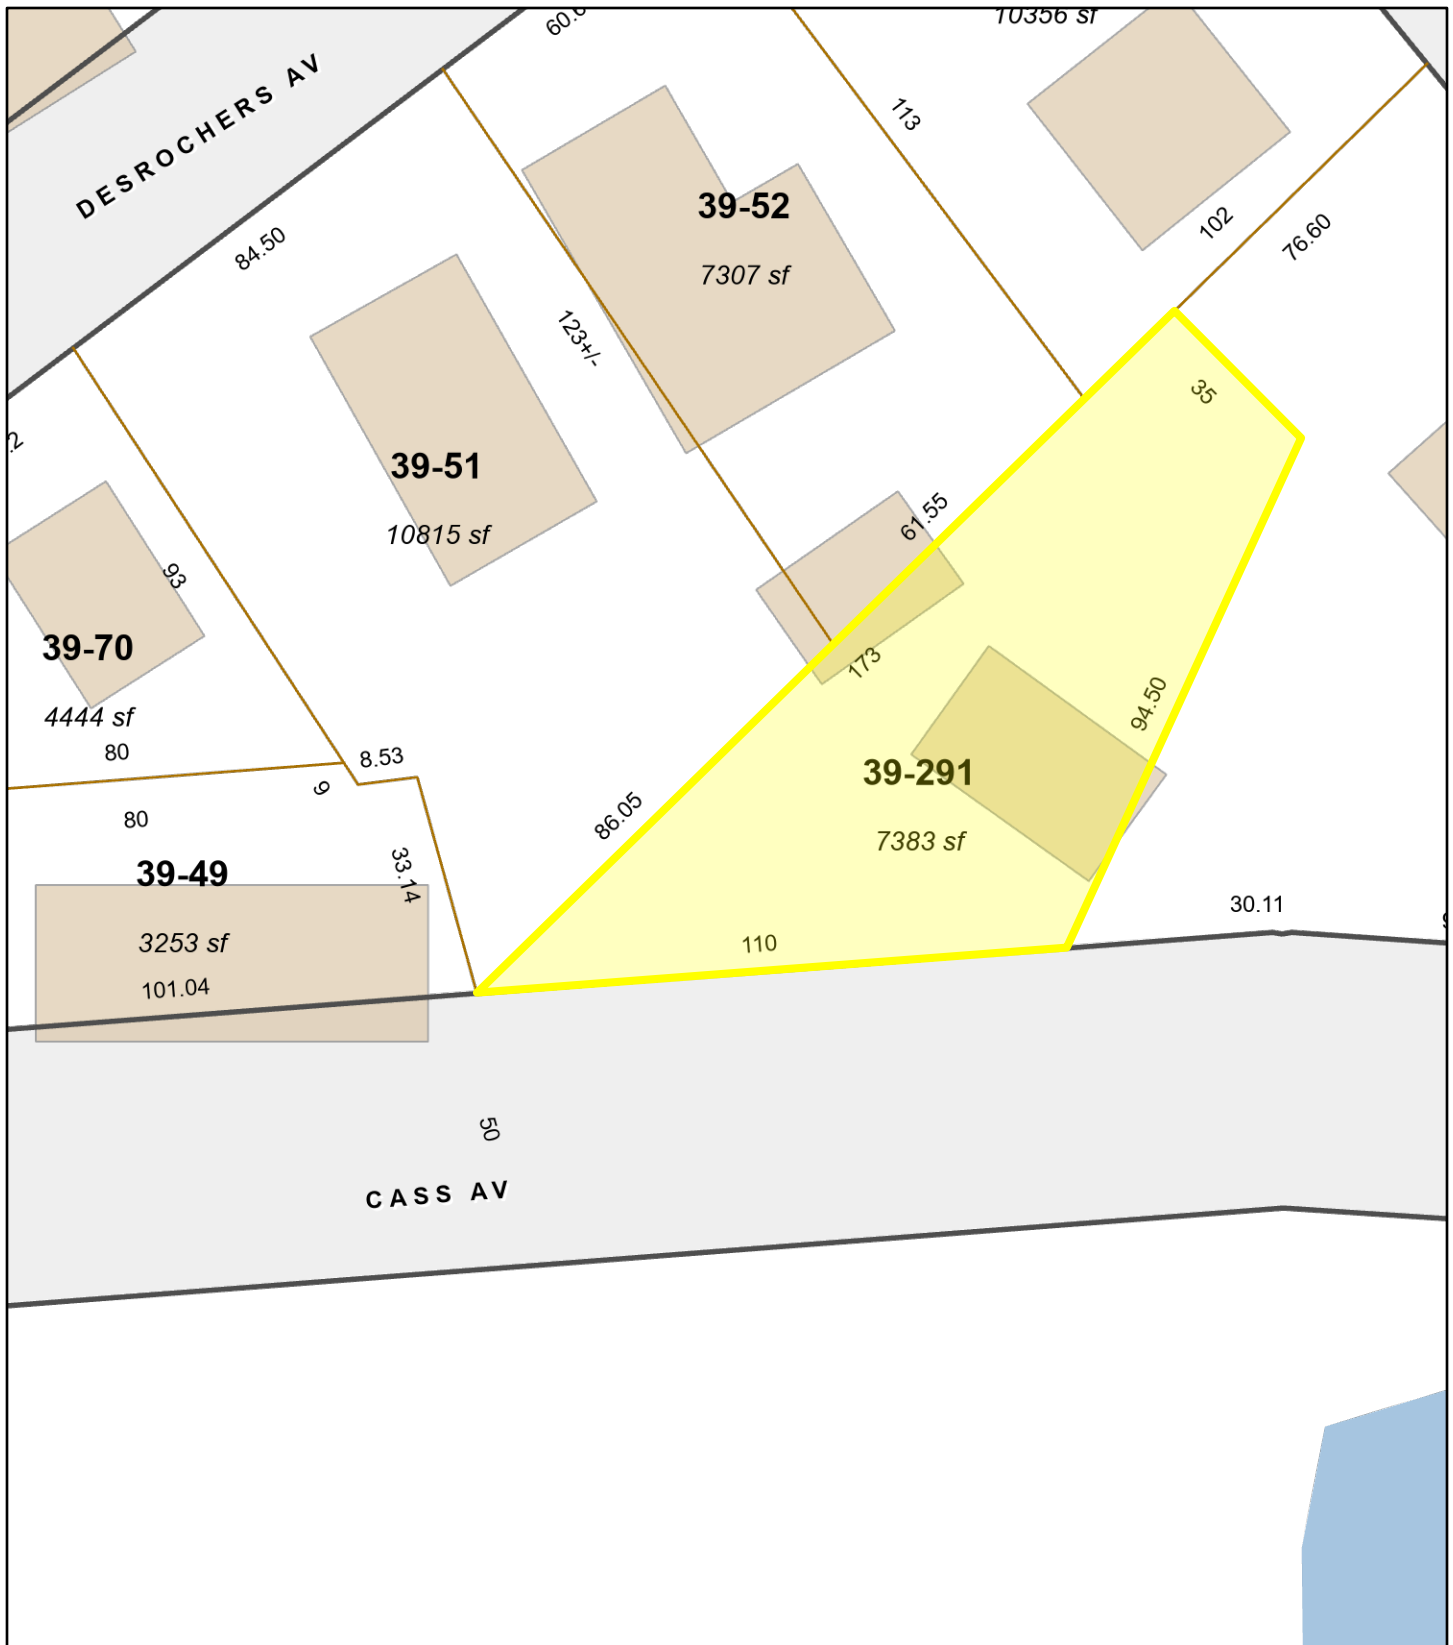

Woonsocket, RI

1 inch = 35 Feet

www.cai-tech.com

October 20, 2022

Data shown on this map is provided for planning and informational purposes only. The municipality and CAI Technologies are not responsible for any use for other purposes or misuse or misrepresentation of this map.