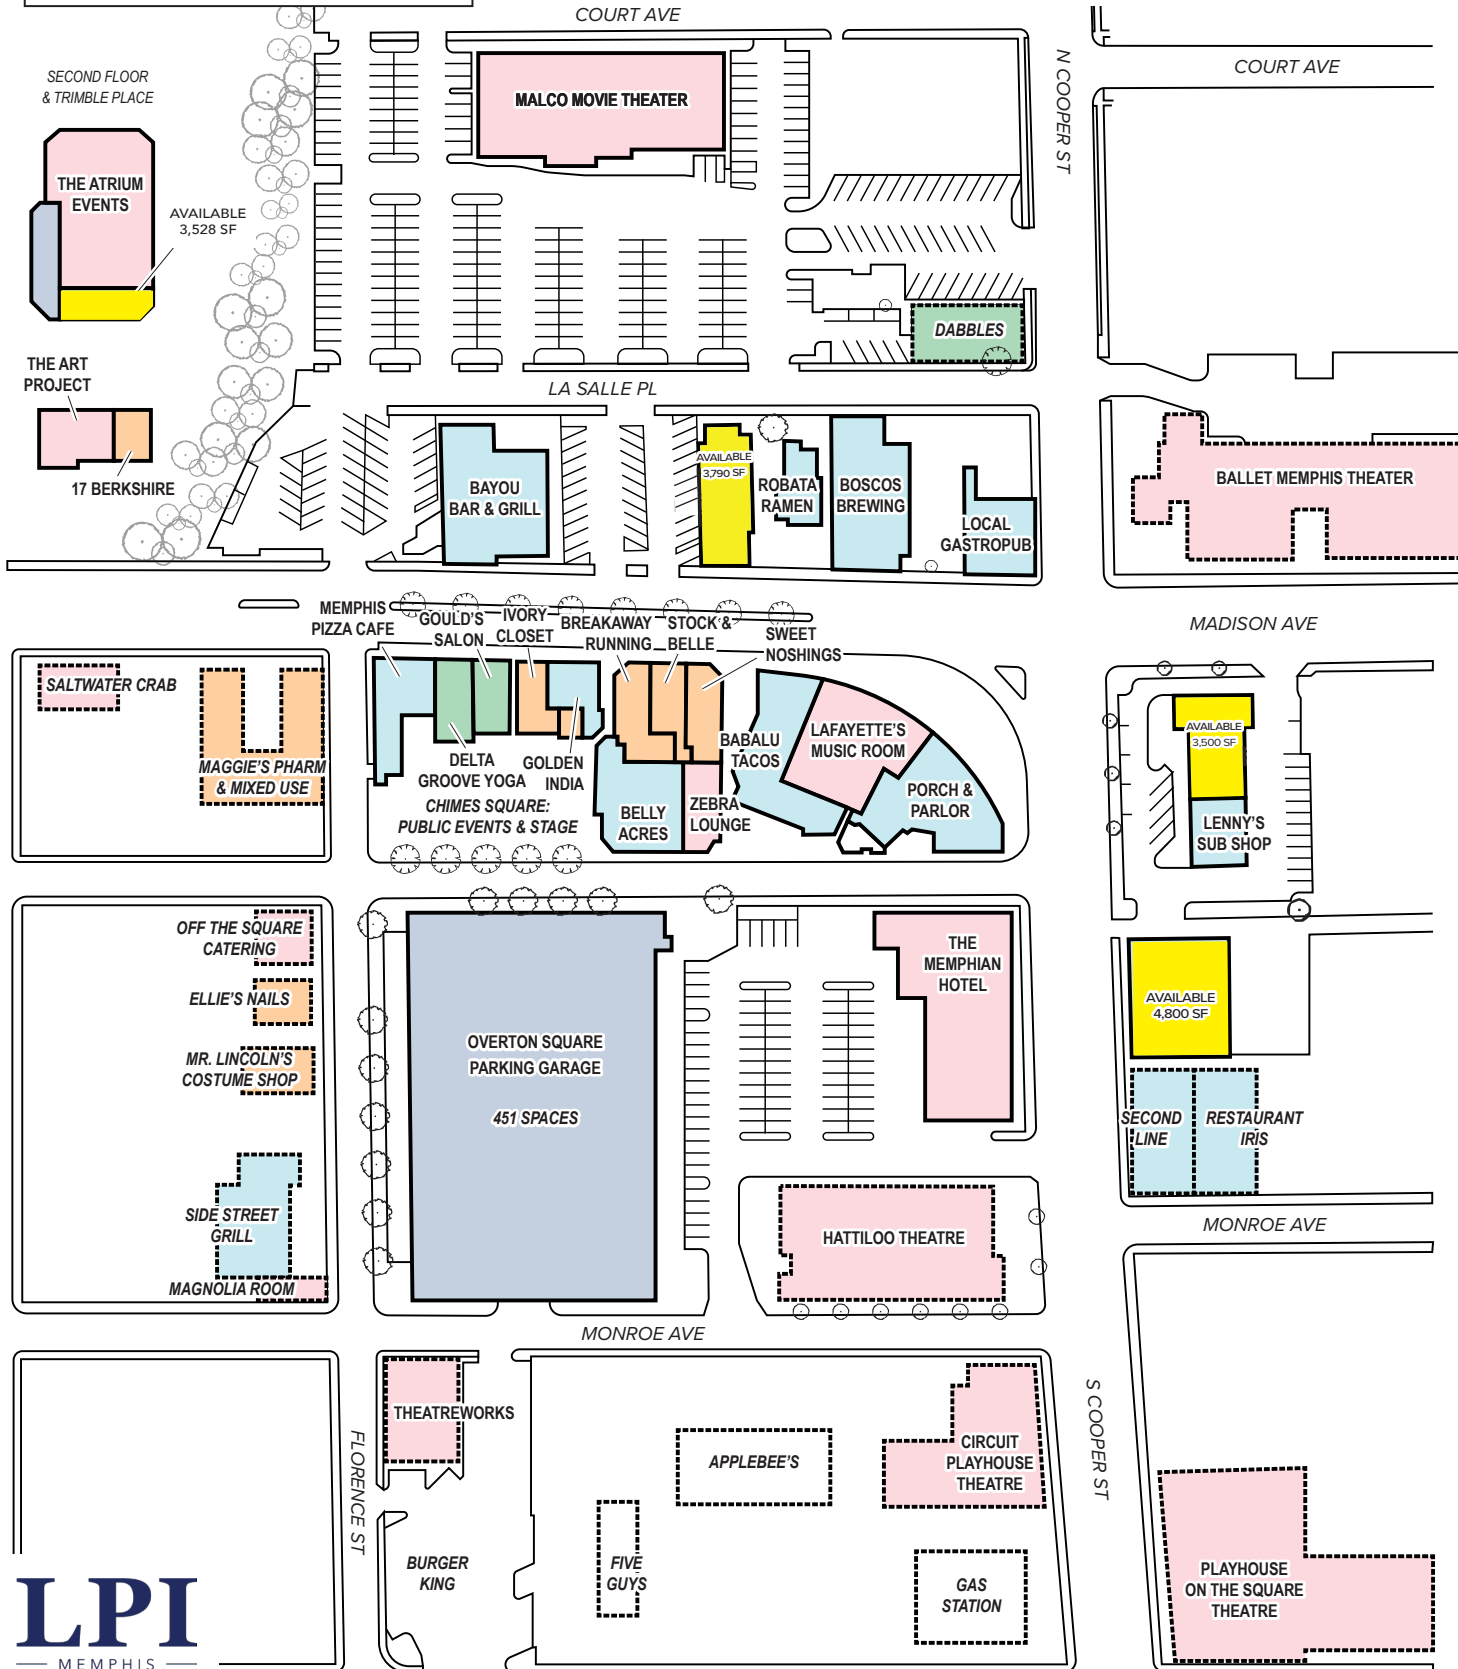

# OVERTON SQUARE

2-6 S Cooper St  
Memphis, TN 38104

3,500  
SF

MONTHLY RENT  
NEGOTIABLE

- Prime space in the premiere theater, arts and entertainment district with newly constructed Boutique Marriott Memphian Hotel
- Located in the heart of Overton Square, one of Memphis' Top Ten Tourist Attractions with 1.2M+ annual visitors
- Existing restaurant space with spacious patio

LEARN MORE AT  
[LPIMemphis.com](http://LPIMemphis.com)

CONTACT

Info@LPIMemphis.com  
901-761-3333

**OVERTON SQUARE BUSINESSES**

- ENTERTAINMENT
- BEAUTY AND FITNESS
- RESTAURANTS
- RETAIL

SUITE	TENANT	SQ FT
2-6	AVAILABLE	3,500 sf
12	Lenny's Sub Shop	2,000 sf