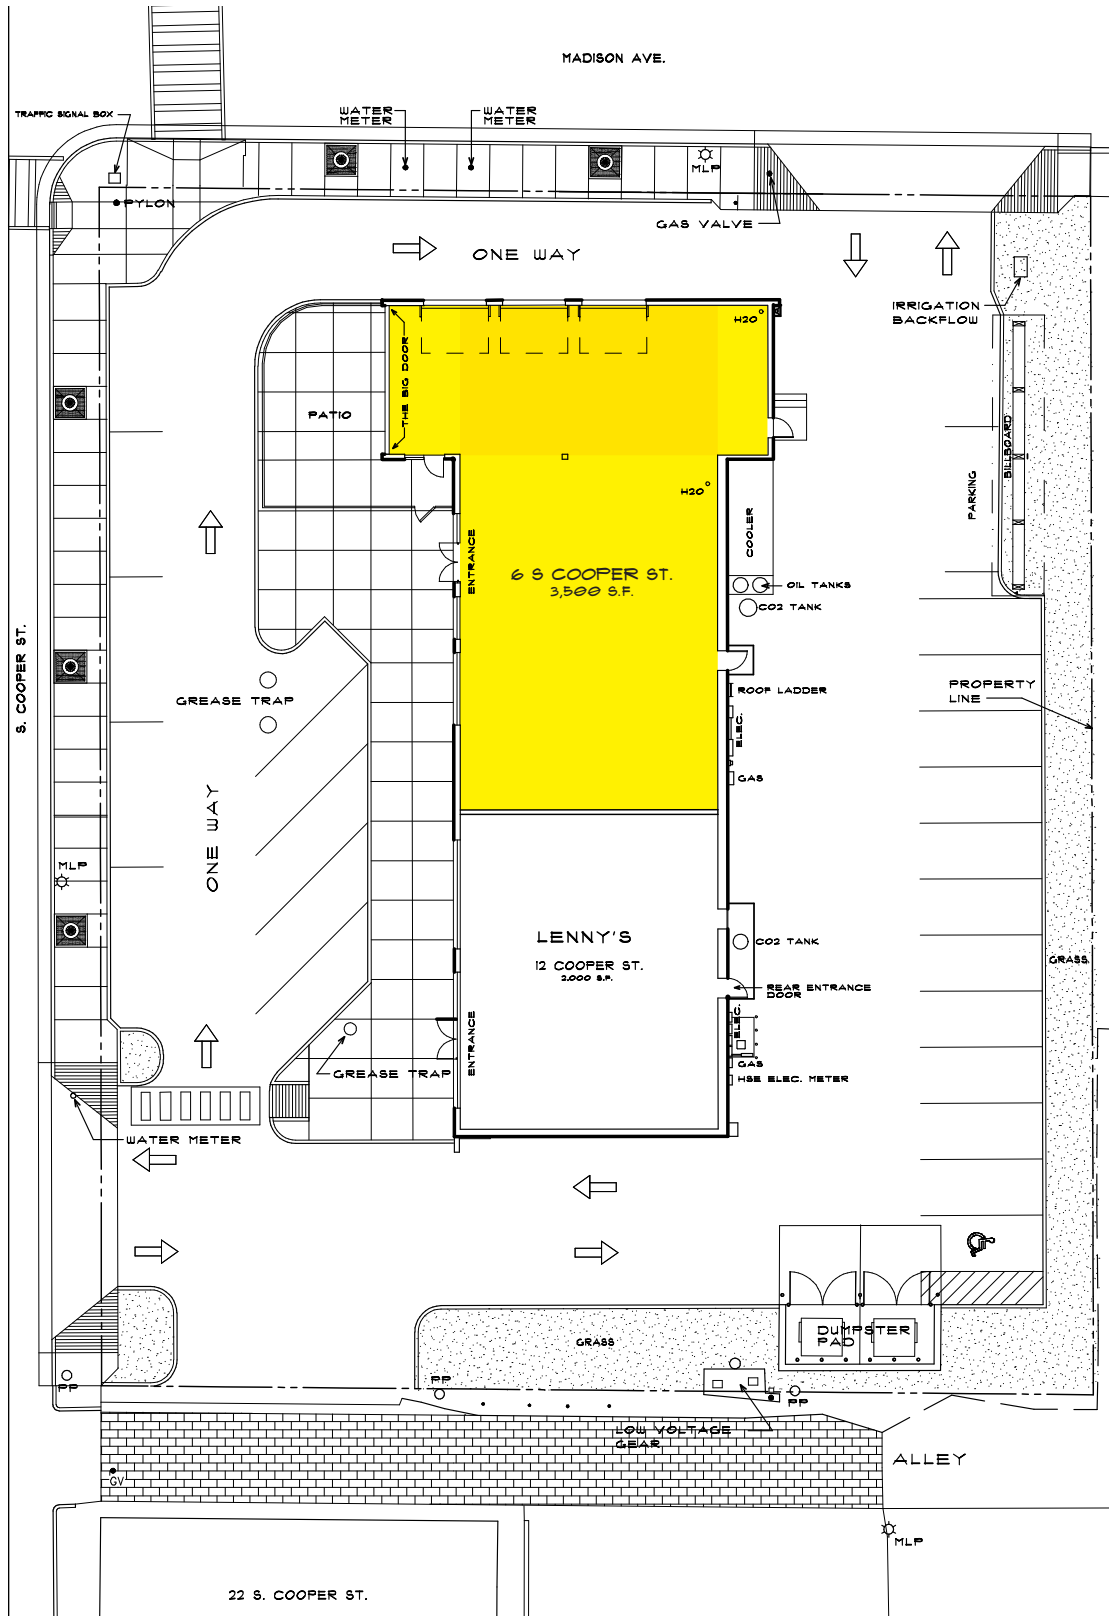

# OVERTON SQUARE

2-6 S Cooper St  
Memphis, TN 38104

3,500  
SF

MONTHLY RENT  
NEGOTIABLE

- Prime space in the premiere theater, arts and entertainment district with newly constructed Boutique Marriott Memphian Hotel
- Located in the heart of Overton Square, one of Memphis' Top Ten Tourist Attractions with 1.2M+ annual visitors
- Existing restaurant space with spacious patio

LEARN MORE AT  
[LPIMemphis.com](http://LPIMemphis.com)

CONTACT

Info@LPIMemphis.com  
901-761-3333

**OVERTON SQUARE BUSINESSES**

- ENTERTAINMENT
- BEAUTY AND FITNESS
- RESTAURANTS
- RETAIL

SUITE	TENANT	SQ FT
2-6	AVAILABLE	3,500 sf
12	Lenny's Sub Shop	2,000 sf