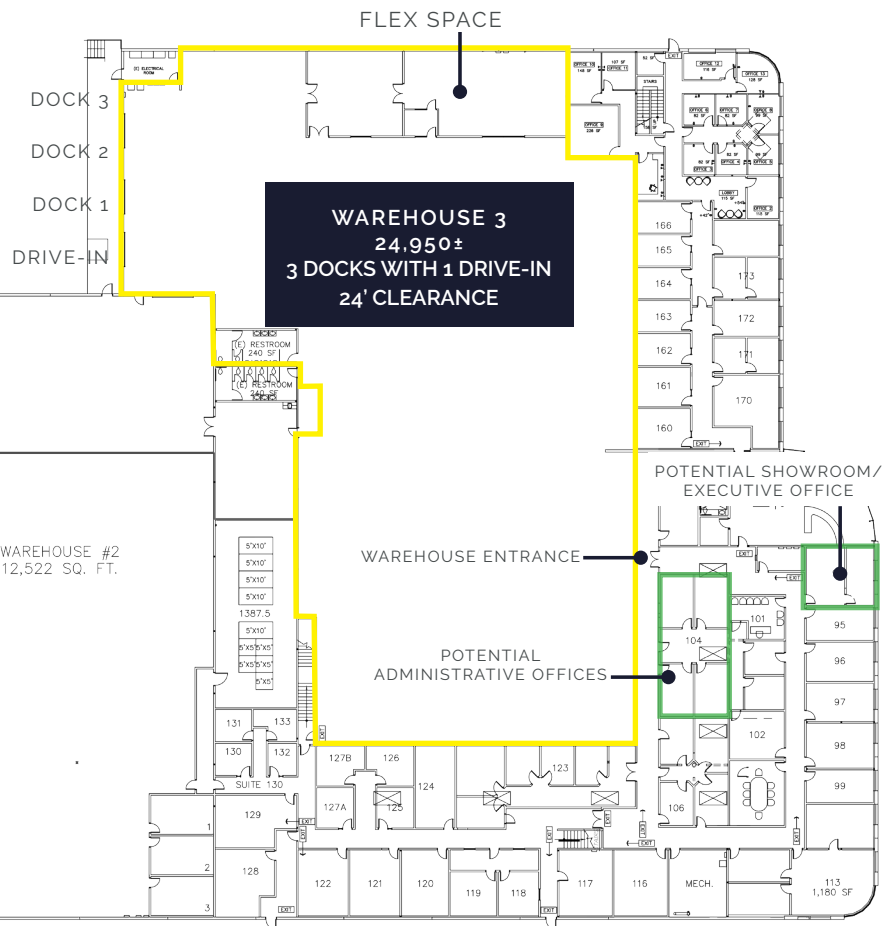

THE INFORMATION PROVIDED HEREIN IS FROM SOURCES WE BELIEVE ARE RELIABLE. WHILE WE DO NOT DOUBT ITS ACCURACY, WE HAVE NOT VERIFIED IT AND MAKE NO REPRESENTATIONS, GUARANTEES OR WARRANTIES ABOUT IT.