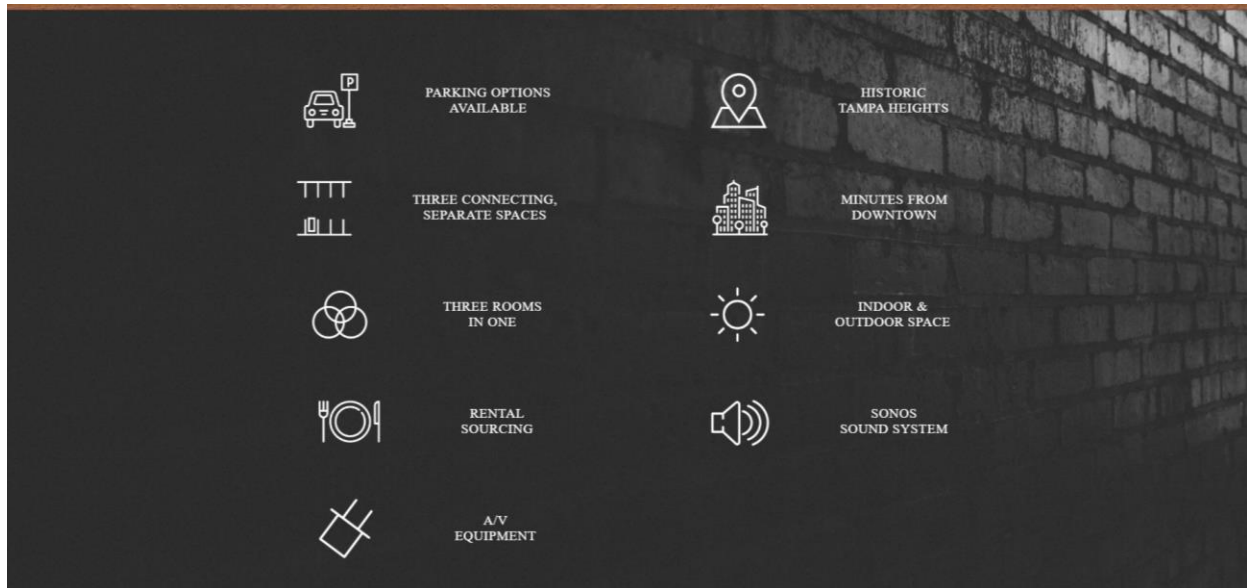

CAVU - 1601 N. Franklin Street, Tampa.

Pictures & Illustrations

see: <https://cavutpa.com/> and

<https://saltblockhospitality.com/venues-spaces-1>

FROM THEIR WEBSITE: "CAVU IS A FLEXIBLE VENUE SPACE, WHOSE DESIGN HIGHLIGHTS THE RAW ARCHITECTURE OF ITS EARLY 1900'S CONSTRUCTION. LET OUR SPACE CREATE AN ENVIRONMENT THAT'S BOTH MEMORABLE & PERSONAL. SINCE ITS CONSTRUCTION IN 1921, WE HAVEN'T CHANGED MUCH."

CAVU

Location: Tampa Heights - 1601 N. Franklin D

Cocktail Party Capacity: 225

Seated Capacity: 150

CAVU - 1601 N. Franklin Street, Tampa.

Pictures & Illustrations
see: <https://cavutpa.com/> and

↓ - 1601 Space on the Corner