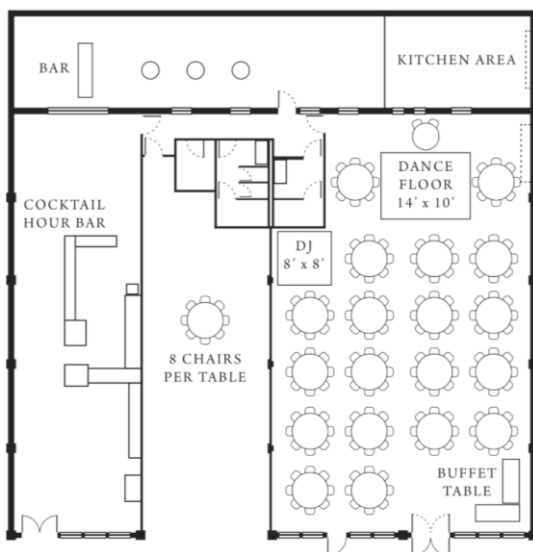

CAVU - 1601 N. Franklin Street, Tampa.

Pictures & Illustrations

see: <https://cavutpa.com/> and

<https://saltblockhospitality.com/venues-spaces-1>

FROM THEIR WEBSITE: "CAVU IS A FLEXIBLE VENUE SPACE, WHOSE DESIGN HIGHLIGHTS THE RAW ARCHITECTURE OF ITS EARLY 1900'S CONSTRUCTION. LET OUR SPACE CREATE AN ENVIRONMENT THAT'S BOTH MEMORABLE & PERSONAL. SINCE ITS CONSTRUCTION IN 1921, WE HAVEN'T CHANGED MUCH."

CAVU

Location: Tampa Heights - 1601 N. Franklin D

Cocktail Party Capacity: 225

Seated Capacity: 150

CAVU - 1601 N. Franklin Street, Tampa.

Pictures & Illustrations
see: <https://cavutpa.com/> and

↓ - 1601 Space on the Corner