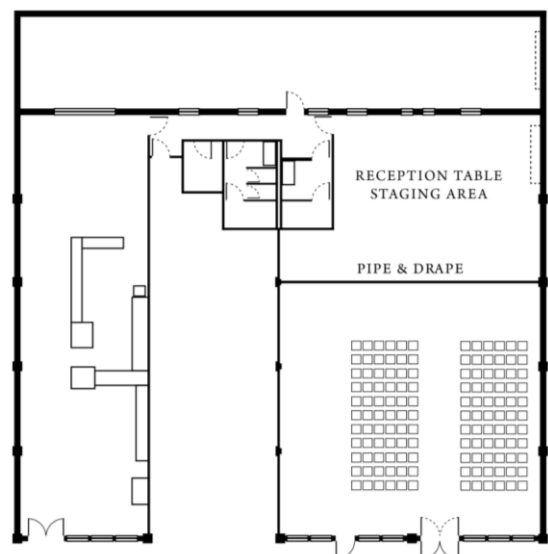

CAVU

Location: Tampa Heights - 1601 N. Franklin D

Cocktail Party Capacity: 225

Seated Capacity: 150

CAVU - 1601 N. Franklin Street, Tampa.

Pictures & Illustrations
see: <https://cavutpa.com/> and

↓ - 1601 Space on the Corner