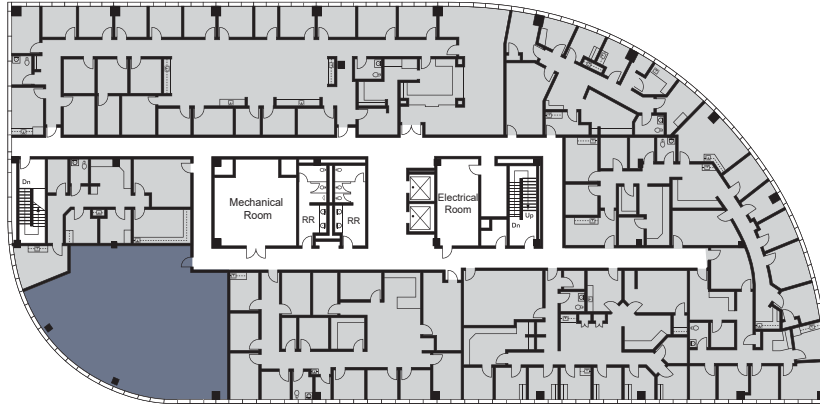

SUGAR LAND

1327 Lake Pointe Parkway, Houston TX 77478

FIFTH FLOOR

SUITE LAYOUT

AVAILABLE-1ST GEN
SUITE 530
2,688 SF

Rates:
\$18.50-\$20.50 NNN
OpEx: \$11.18

To take a virtual tour
scan the QR Code

or
Click Here