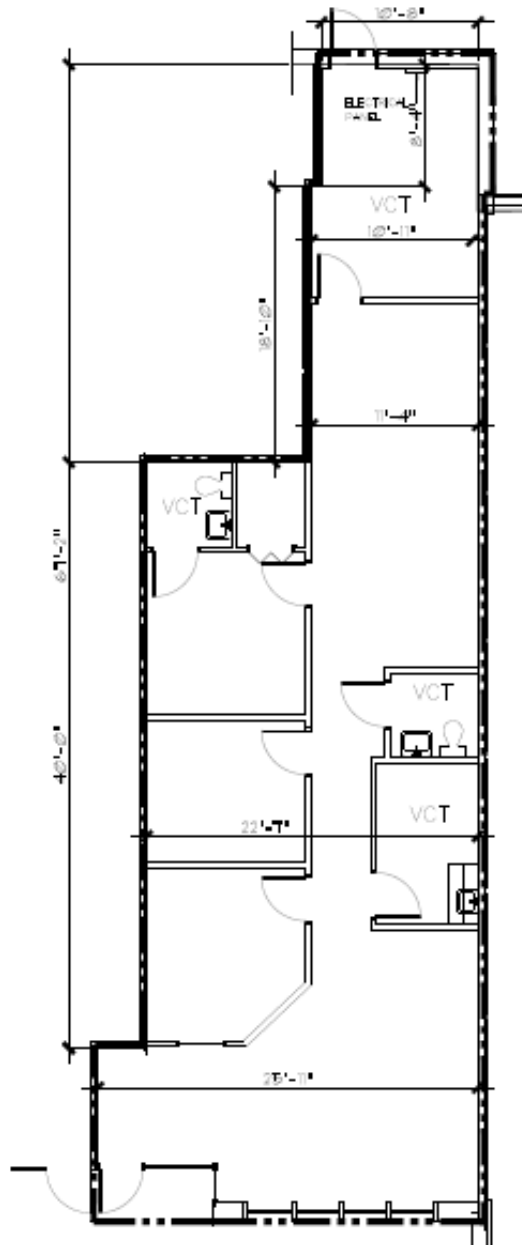

CrownPoint Executive Park

2300 CROWN POINT EXECUTIVE DR

BUILDING 1 | SUITE O | 1,611 SF

GRANT KEYES
980.378.1521
GRANT.KEYES@STREAMREALTY.COM

HOLDEN BRAYBOY
980.378.1528
HOLDEN.BRAYBOY@STREAMREALTY.COM