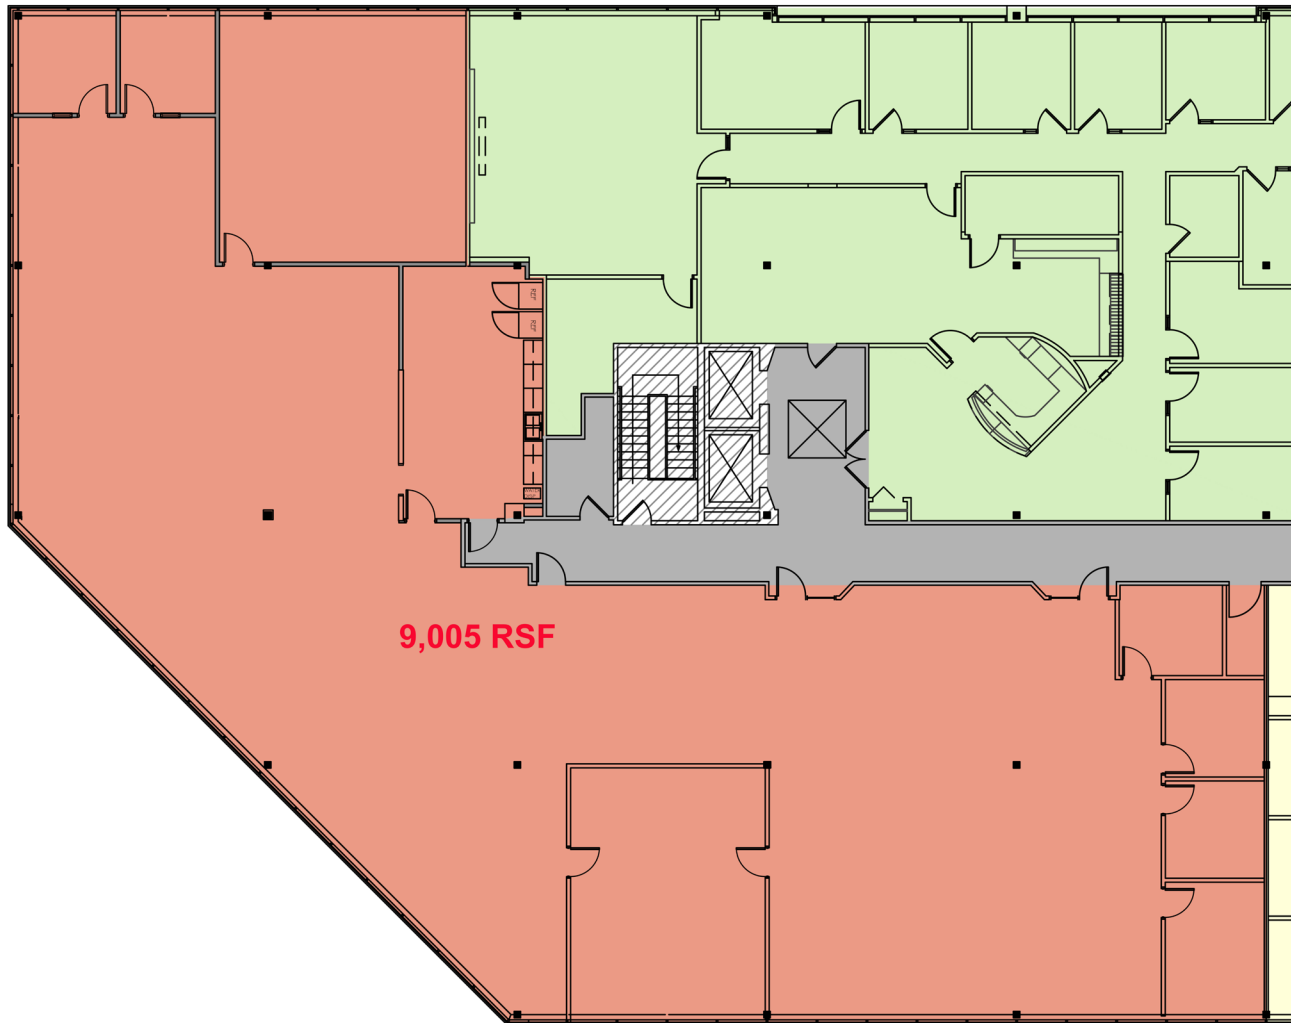

Floor Plan

Denis C.J. Dancoes II
Senior Director
denis.dancoes@cushwake.com

Cushman & Wakefield of New Hampshire, Inc.
900 Elm Street, Suite 1301
Manchester, NH 03101
(603) 628-2800
cushmanwakefield.com