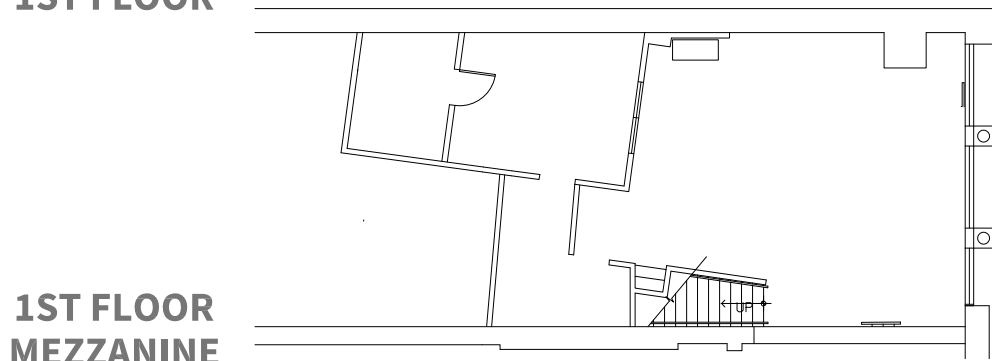

KEY PLAN

LOWER LEVEL

1ST FLOOR

**1ST FLOOR
MEZZANINE**

HOYT BLOCK

700 W. St. Clair Avenue
Cleveland, Ohio 44113

SUITE 106 - 5,042 RSF

Scale : NTS