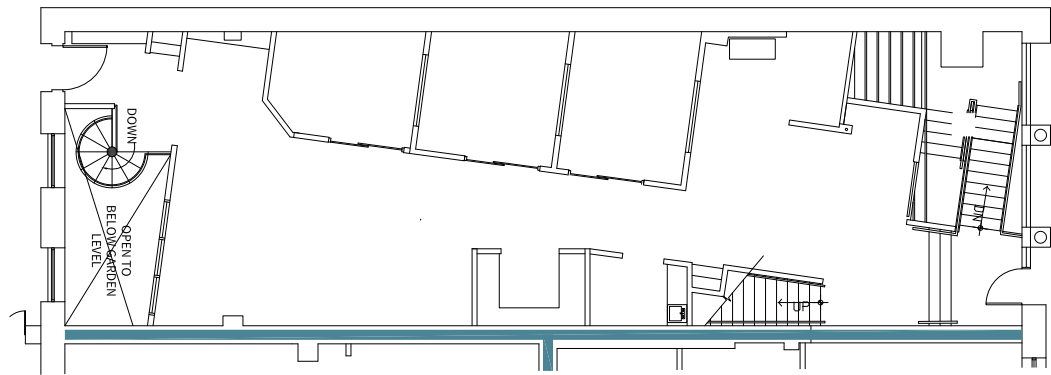

KEY PLAN

LOWER LEVEL

1ST FLOOR

**1ST FLOOR
MEZZANINE**

HOYT BLOCK

700 W. St. Clair Avenue
Cleveland, Ohio 44113

SUITE 106 - 5,042 RSF

Scale : NTS