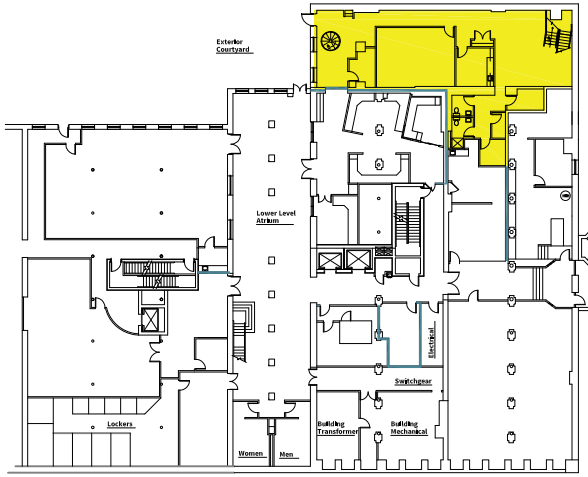

KEY PLAN

LOWER LEVEL

1ST FLOOR

**1ST FLOOR
MEZZANINE**

HOYT BLOCK

700 W. St. Clair Avenue
Cleveland, Ohio 44113

SUITE 106 - 5,042 RSF

Scale : NTS