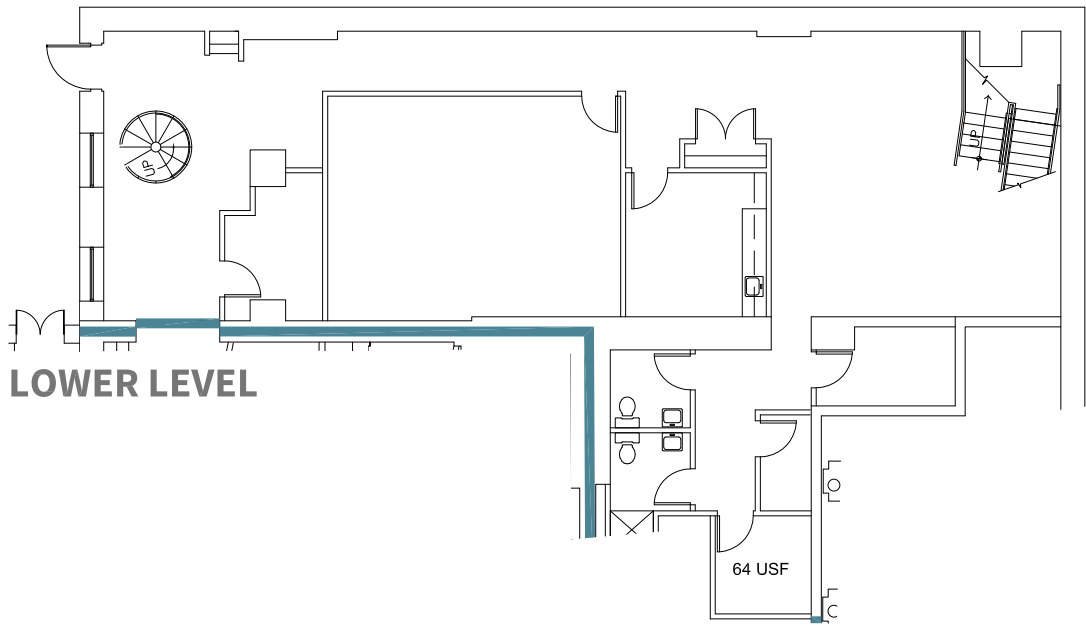

KEY PLAN

LOWER LEVEL

1ST FLOOR

**1ST FLOOR
MEZZANINE**

HOYT BLOCK

700 W. St. Clair Avenue
Cleveland, Ohio 44113

SUITE 106 - 5,042 RSF

Scale : NTS