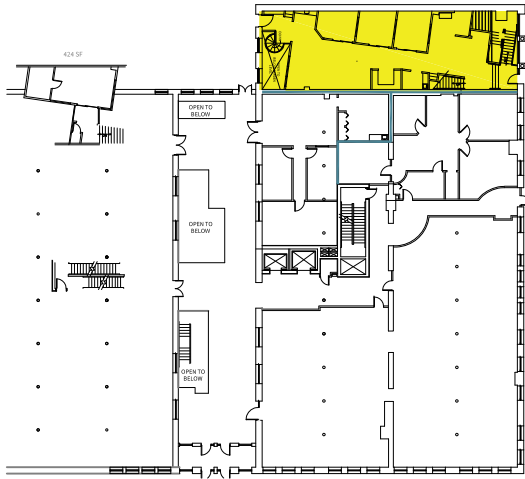

KEY PLAN

LOWER LEVEL

1ST FLOOR

**1ST FLOOR
MEZZANINE**

HOYT BLOCK

700 W. St. Clair Avenue
Cleveland, Ohio 44113

SUITE 106 - 5,042 RSF

Scale : NTS