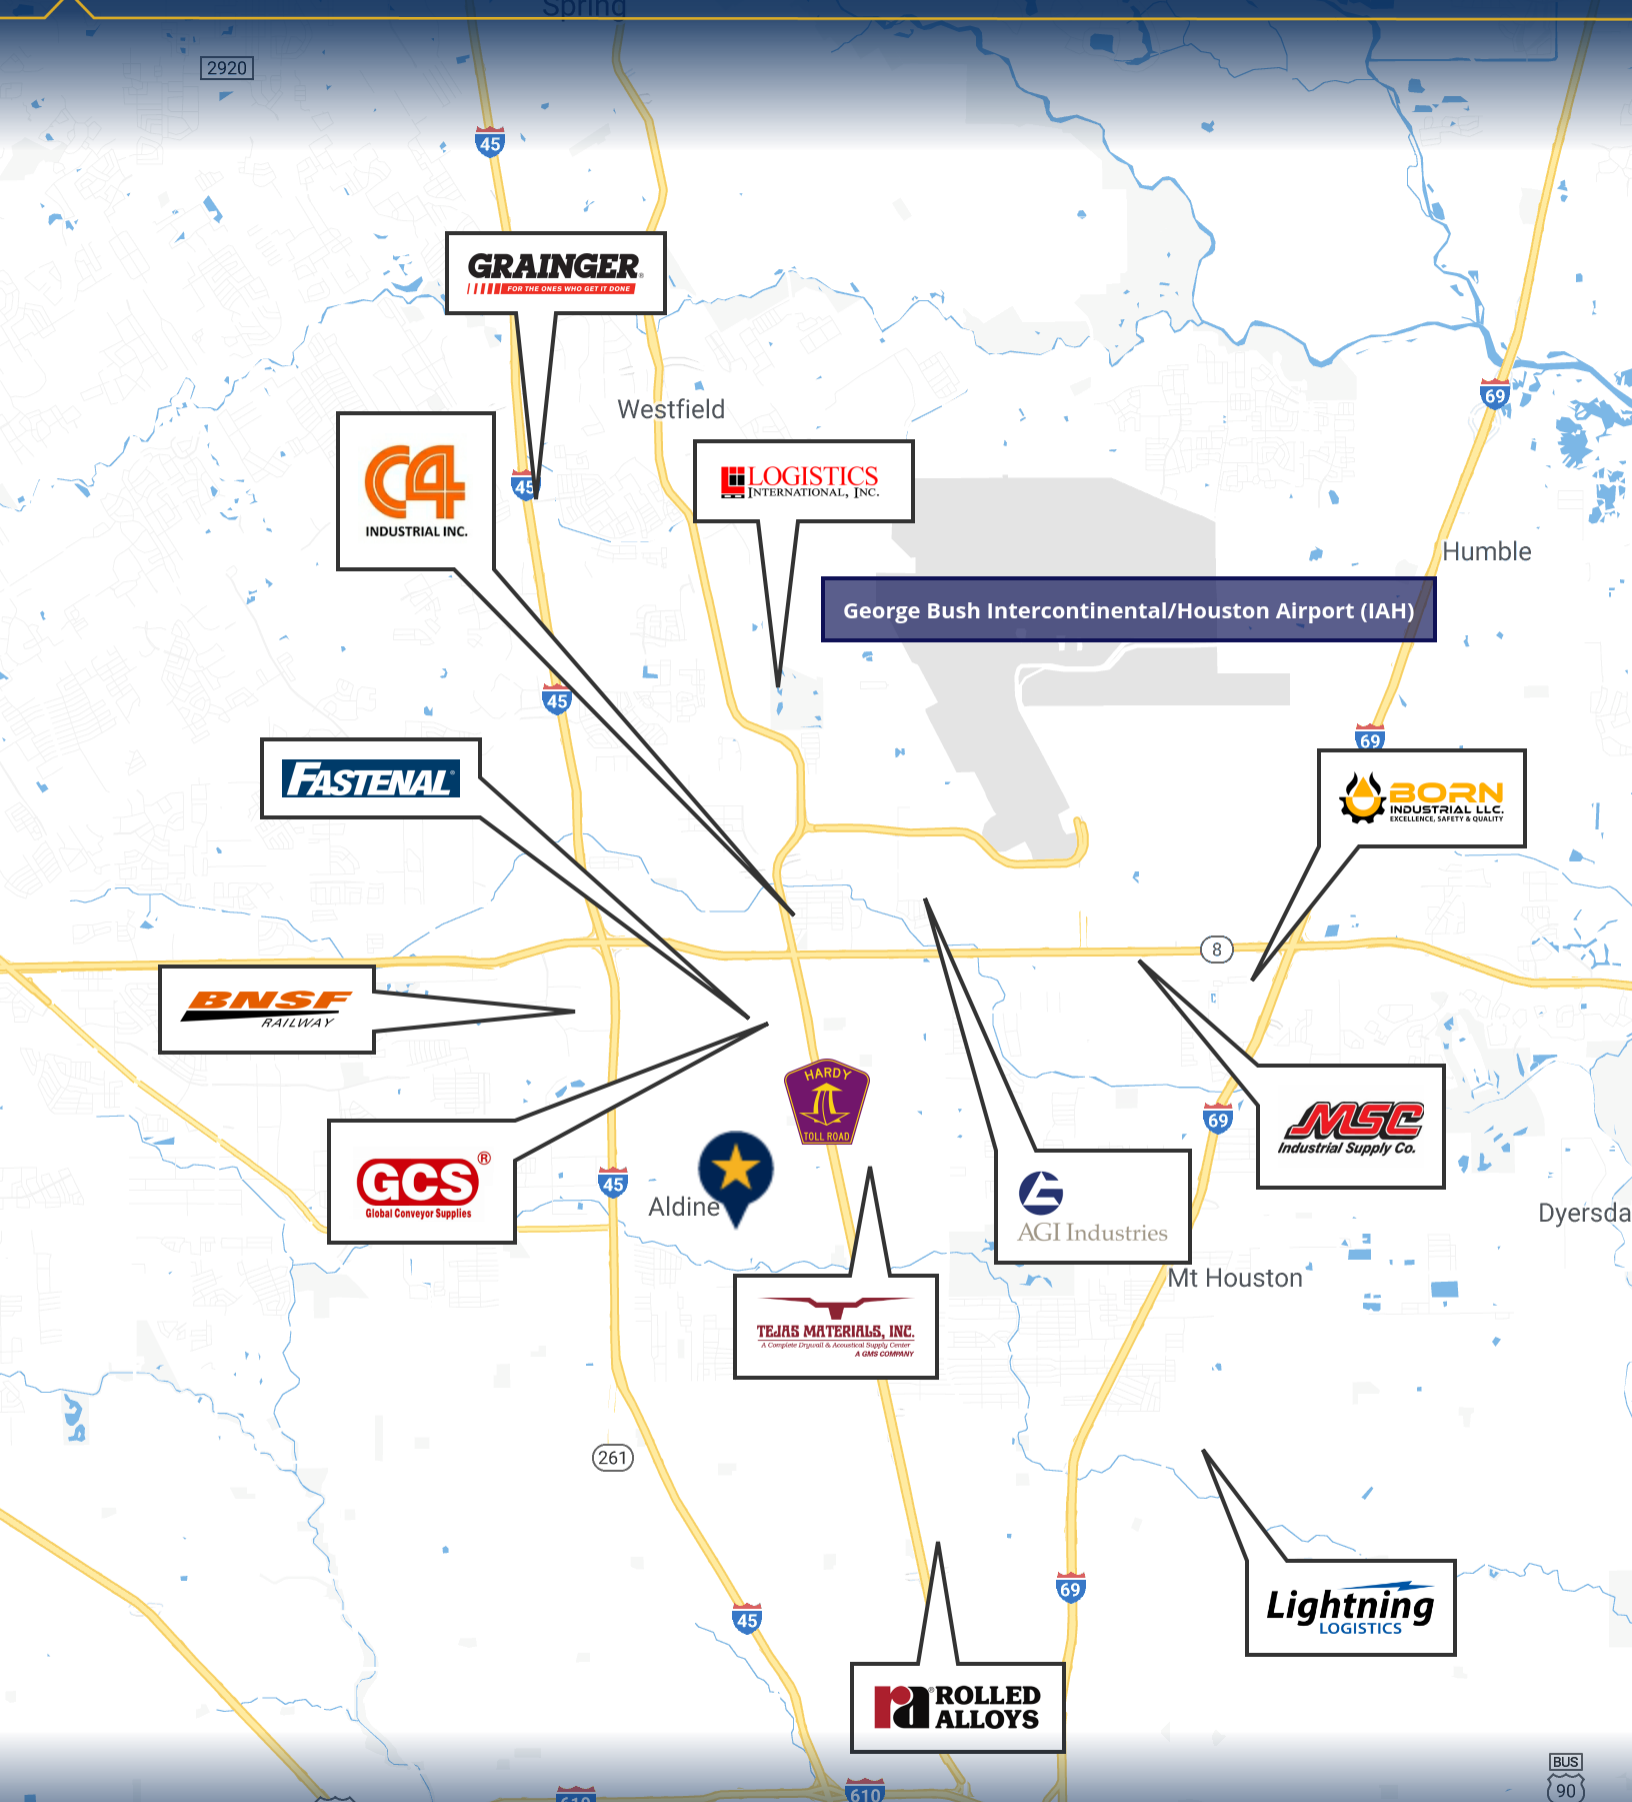

430 E HELMS RD | Retailer Map

Belvoir Real Estate Group

15835 Park Ten Place, Suite 150 | Houston, TX 77084

The information contained herein was obtained from sources believed reliable; however, Belvoir Real Estate Group, LLC. makes no guarantees, warranties or representations as to the completeness or accuracy thereof. The presentation on this property is submitted subject to errors, omission, changes of price, or conditions, prior to sale or lease, or withdrawal without notice.