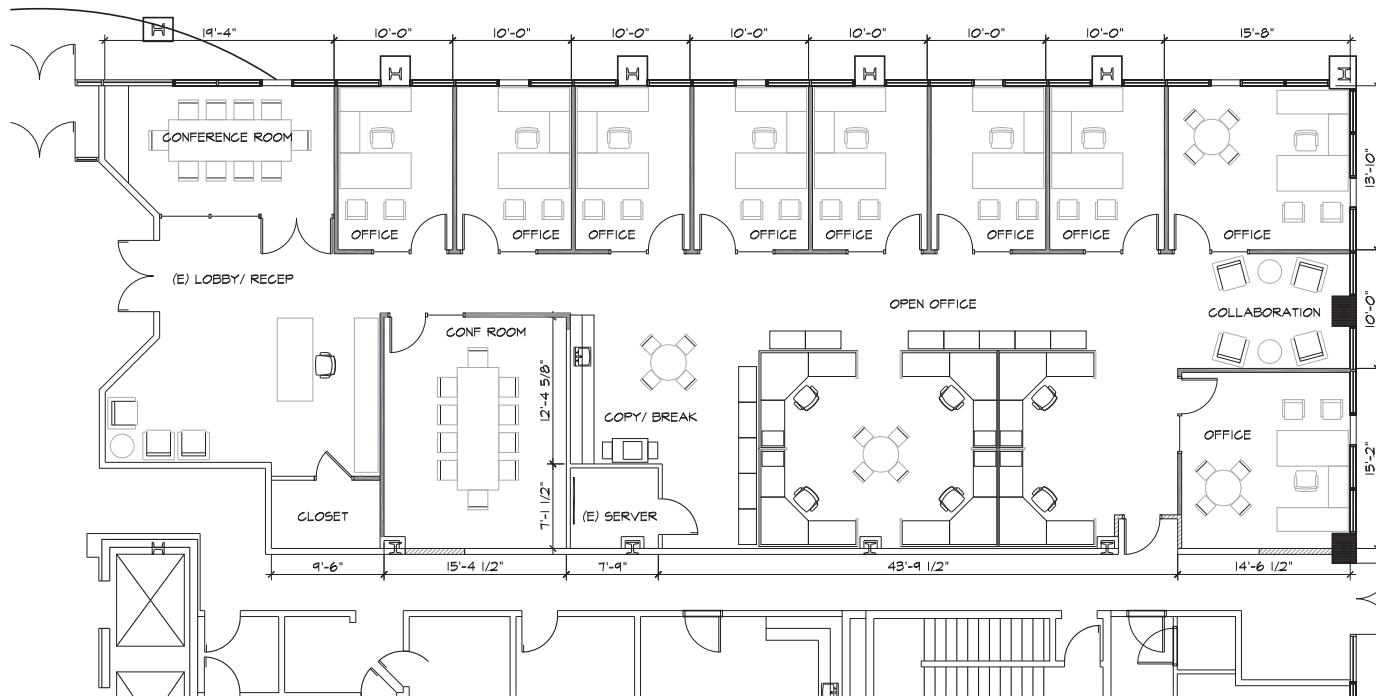

HUGHES CENTER®

3770 HOWARD HUGHES PARKWAY | LAS VEGAS, NV 89169

SUITE 170 - AVAILABLE 3/1/2020

±4,744 RSF

±4,027 USF

NOT TO SCALE

Darren Lemmon
First Vice President
+1 702 369 4802
darren.lemmon@cbre.com

Amy Lance
Senior Associate
+1 702 369 4834
amy.lance@cbre.com