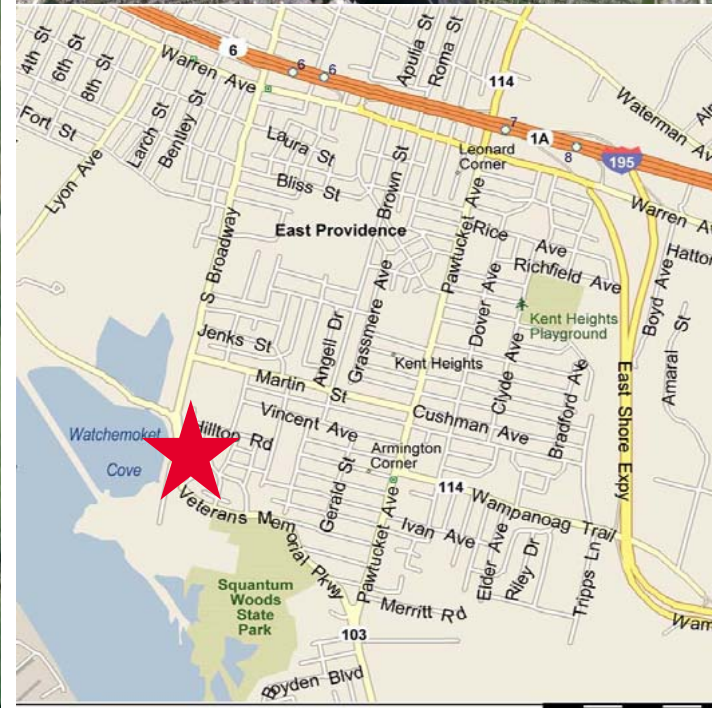

FOR SALE

450 Veterans Memorial Parkway

East Providence, RI 02914

Independently Owned and Operated / A Member of the Cushman & Wakefield Alliance

Cushman & Wakefield Copyright 2016. No warranty or representation, express or implied, is made to the accuracy or completeness of the information contained herein, and same is submitted subject to errors, omissions, change of price, rental or other conditions, withdrawal without notice, and to any special listing conditions imposed by the property owner(s). As applicable, we make no representation as to the condition of the property (or properties) in question.