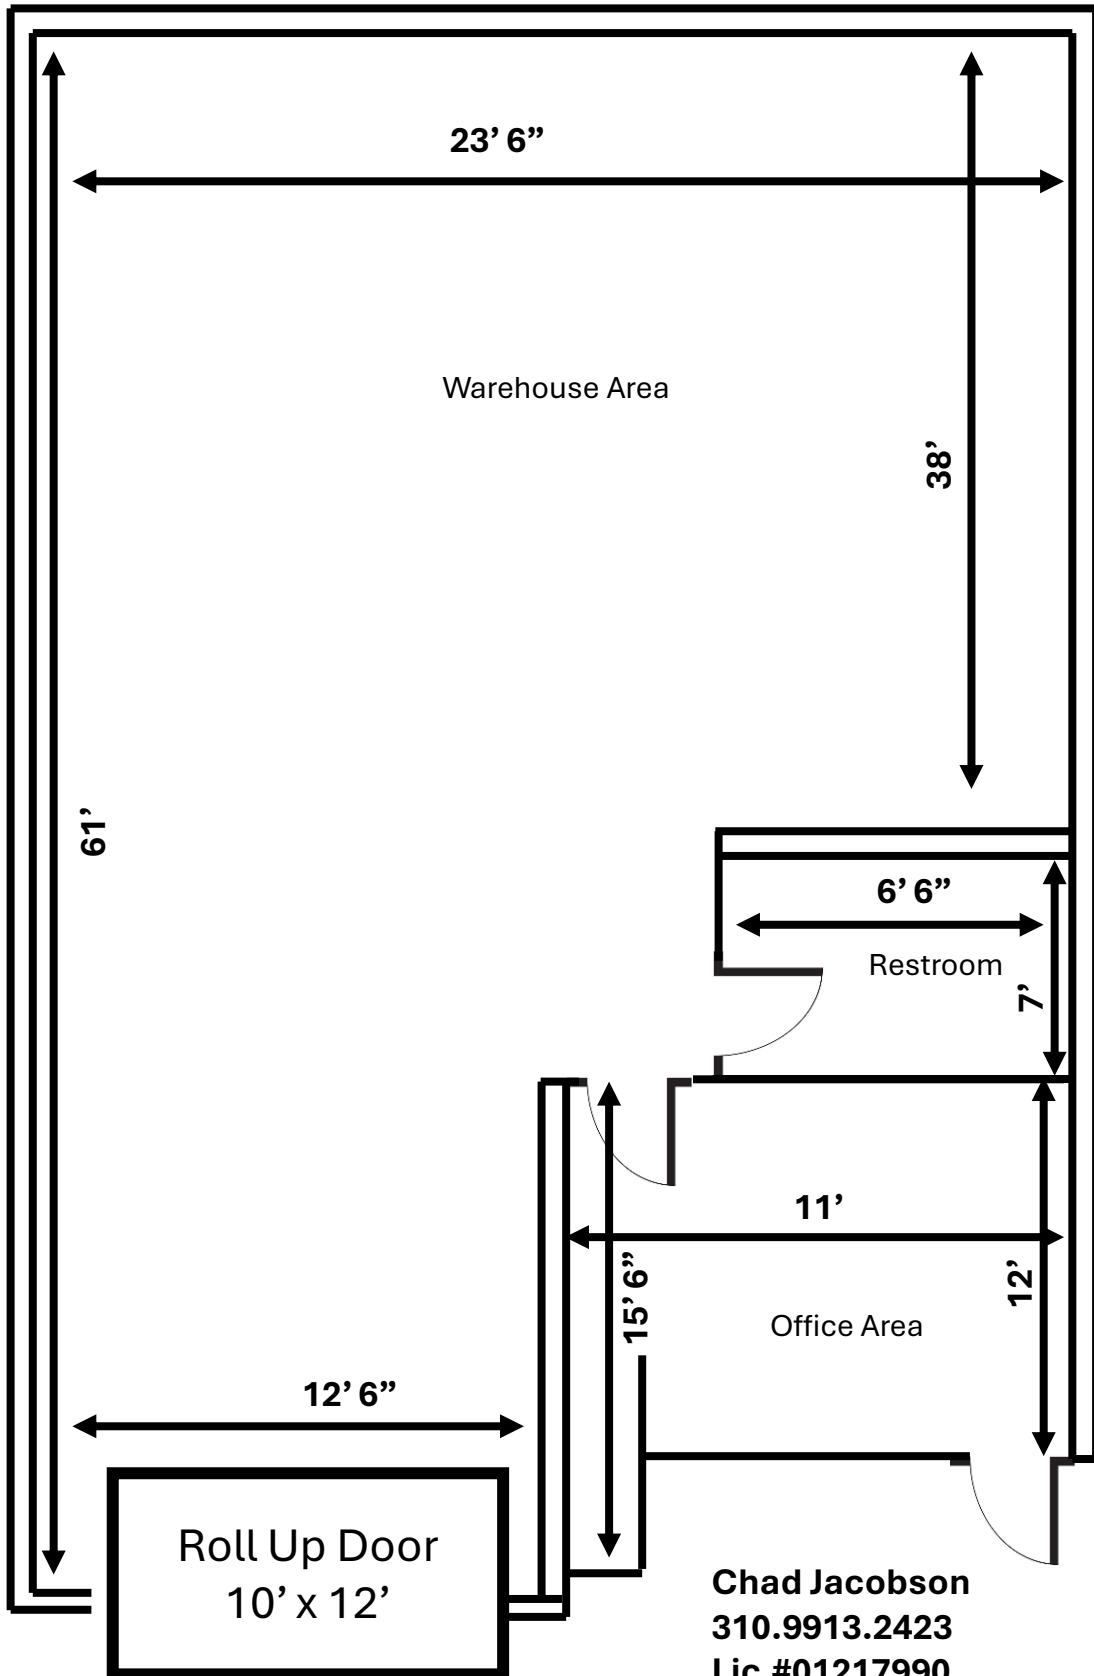

601 Del Norte
Unit Q | +/- 1,494 Sq. Ft.

Floor plan not drawn to scale and measurements are estimates.