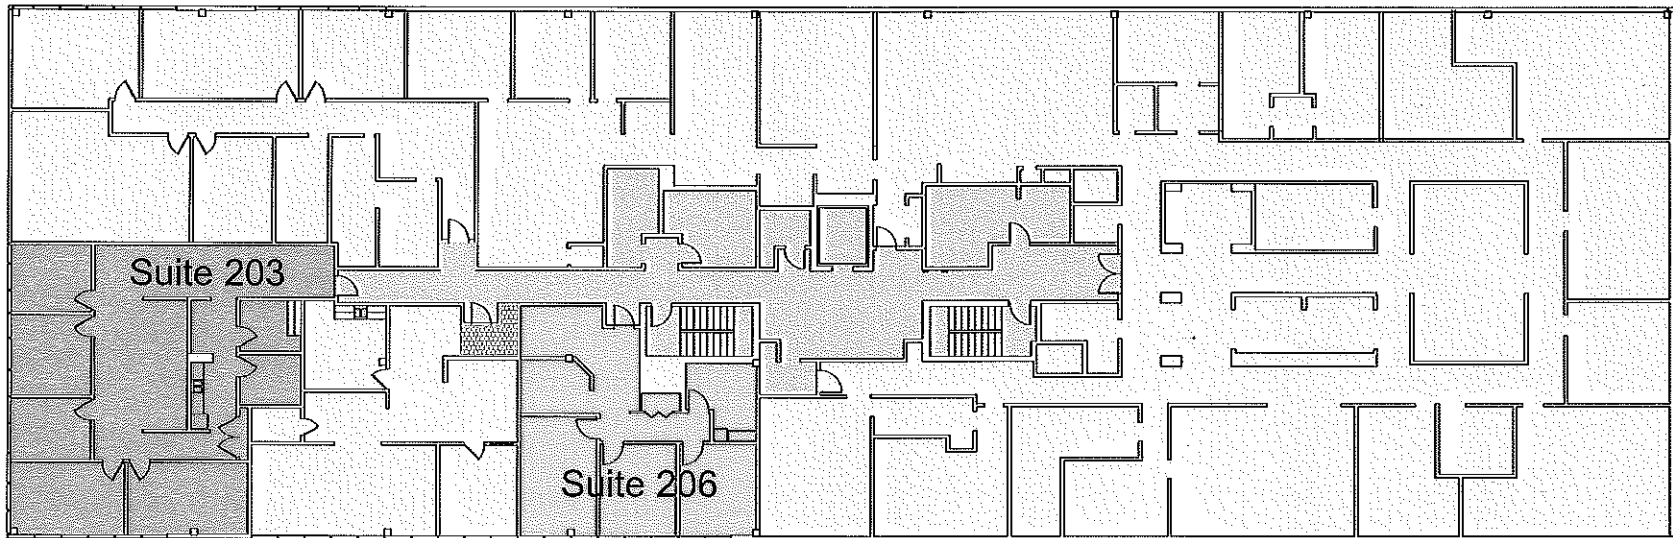

WASHINGTON AVENUE EXTENSION

PARKING LOT