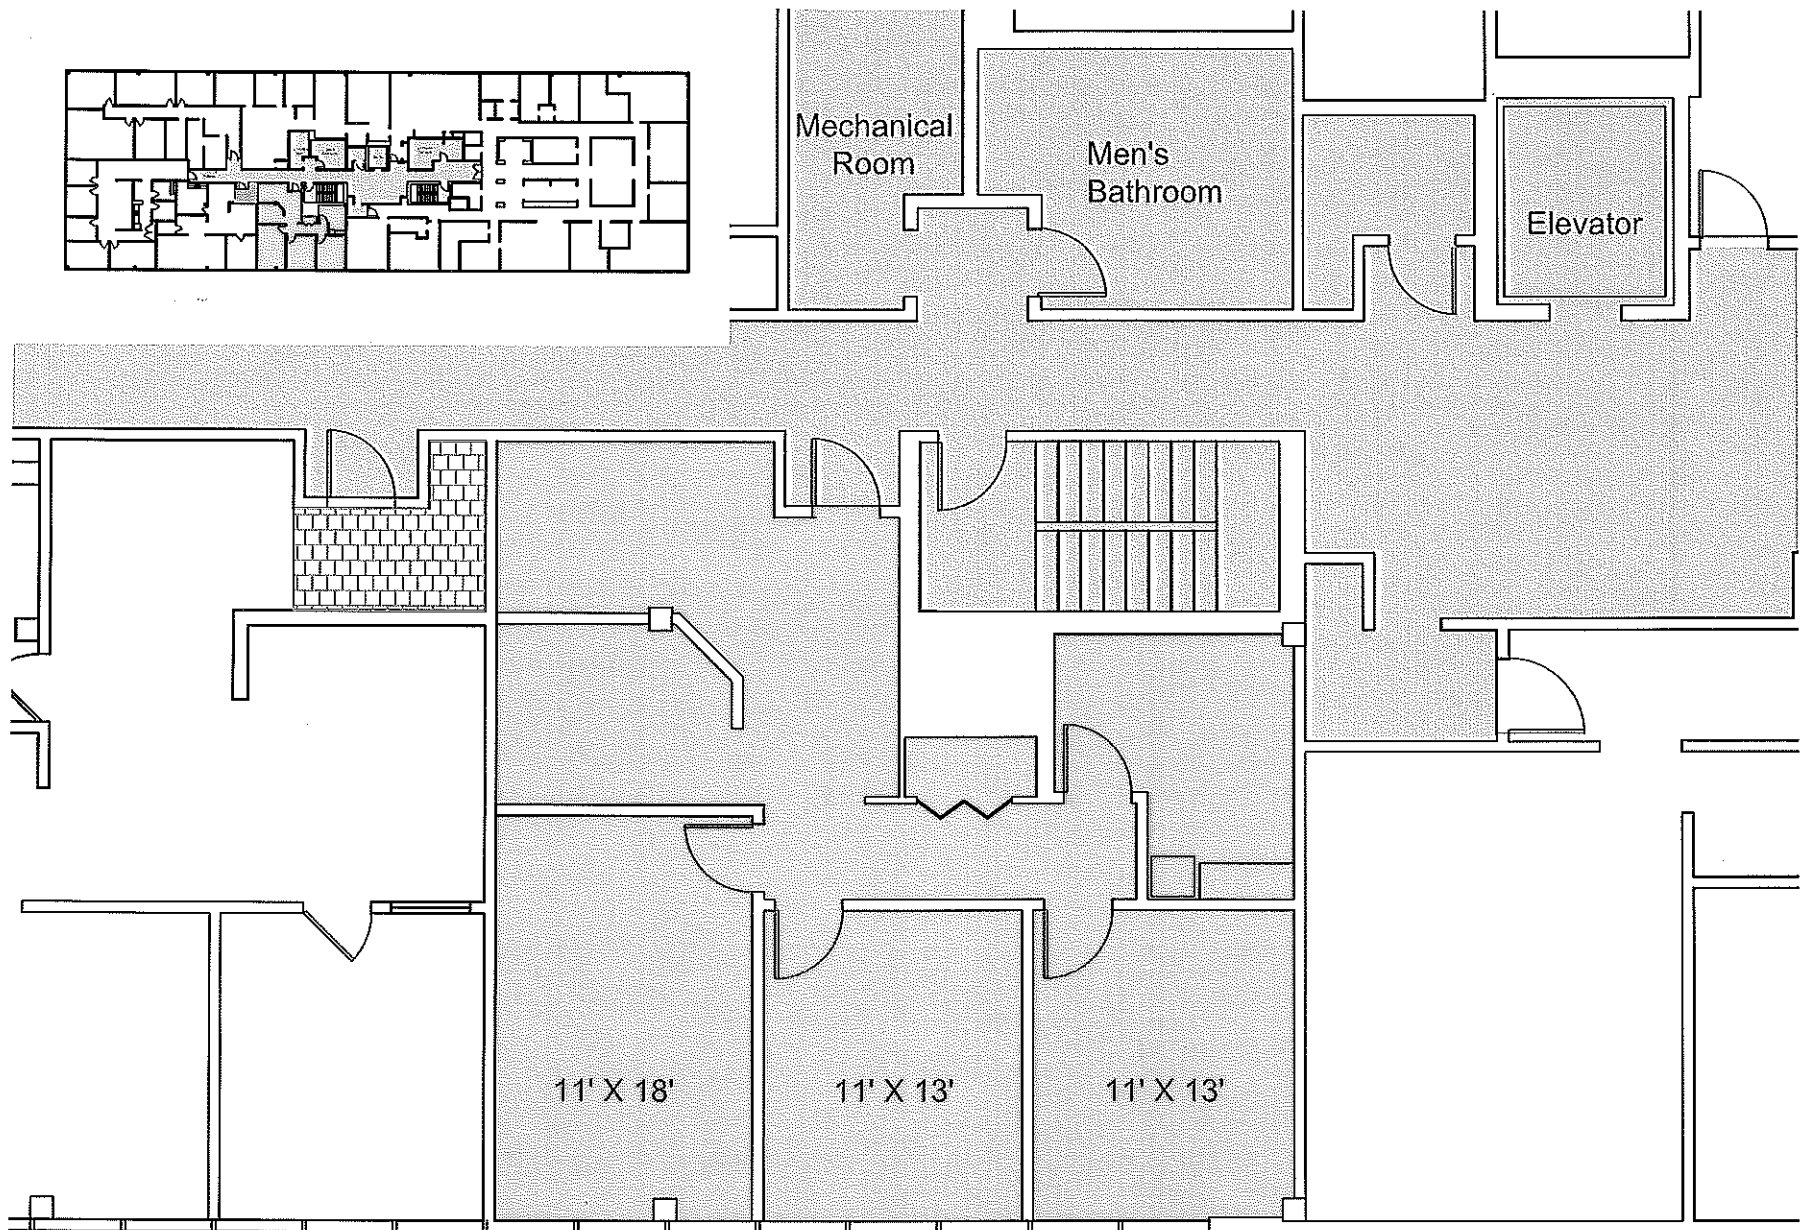

## Available Suites:

- Suite 203 - 2,112 SF – **available now**
  - Corner executive suite located on the second floor with two windowed exterior walls to provide abundant natural light. Move in ready now. Can be reconfigured to suit.
  - 5 private offices with windows
  - Central bullpen area
  - Ample storage space
  - Updated server room
  
- Suite 205 – 1,250 SF – **available now**
  - Second floor executive suite
  - Large window line provides ample natural light and views
  - 2 private offices with windows
  - 1 conference room or large private office
  - Reception area
  
- Suite 106 - 650 SF – **available now**
  - First Floor – move in ready
  - Efficient professional office suite
  - Conference room or private office
  - Large window line provides ample natural light and views
  - Kitchenette

WASHINGTON AVENUE EXTENSION

PARKING LOT

**255 WASHINGTON AVENUE EXTENSION**

**SUITE 203 - 2,112 SF**

ALBANY, NY 12205

**255** WASHINGTON AVENUE EXTENSION

SUITE 205 - 1,250 SF

ALBANY, NY 12205