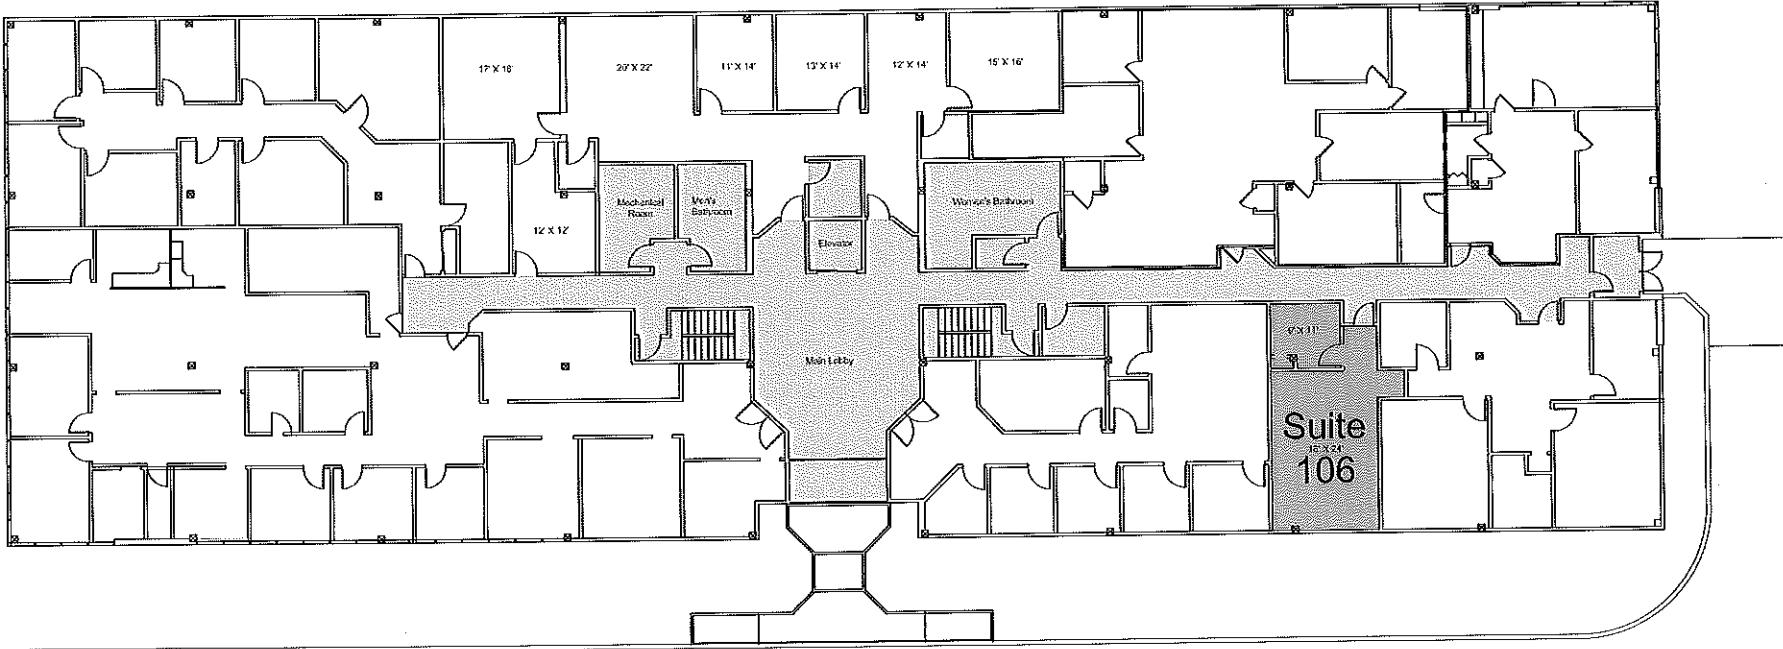

WASHINGTON AVENUE EXTENSION

MAIN ENTRANCE & PARKING LOT

255 WASHINGTON AVENUE EXTENSION
ALBANY, NY 12205

FIRST FLOOR AVAILABLE SUITES