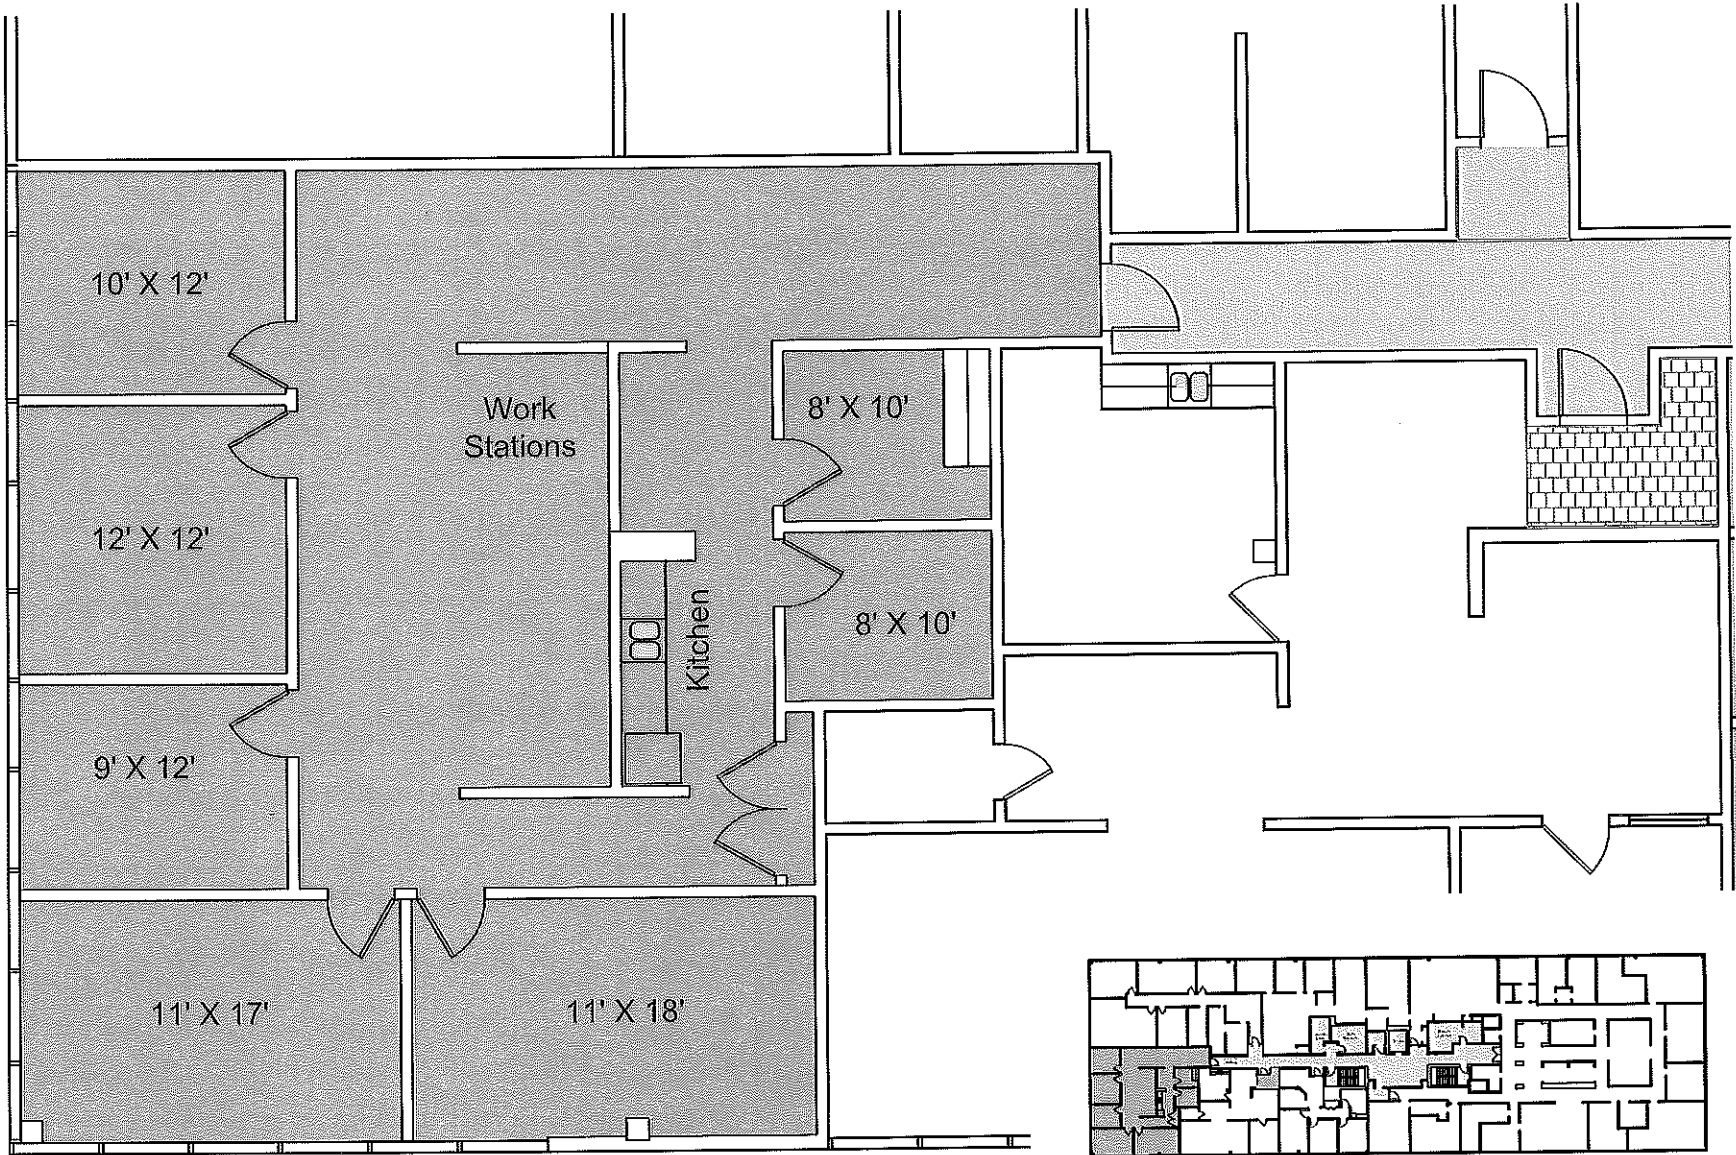

255 WASHINGTON AVENUE EXTENSION

SUITE 203 - 2,112 SF

ALBANY, NY 12205