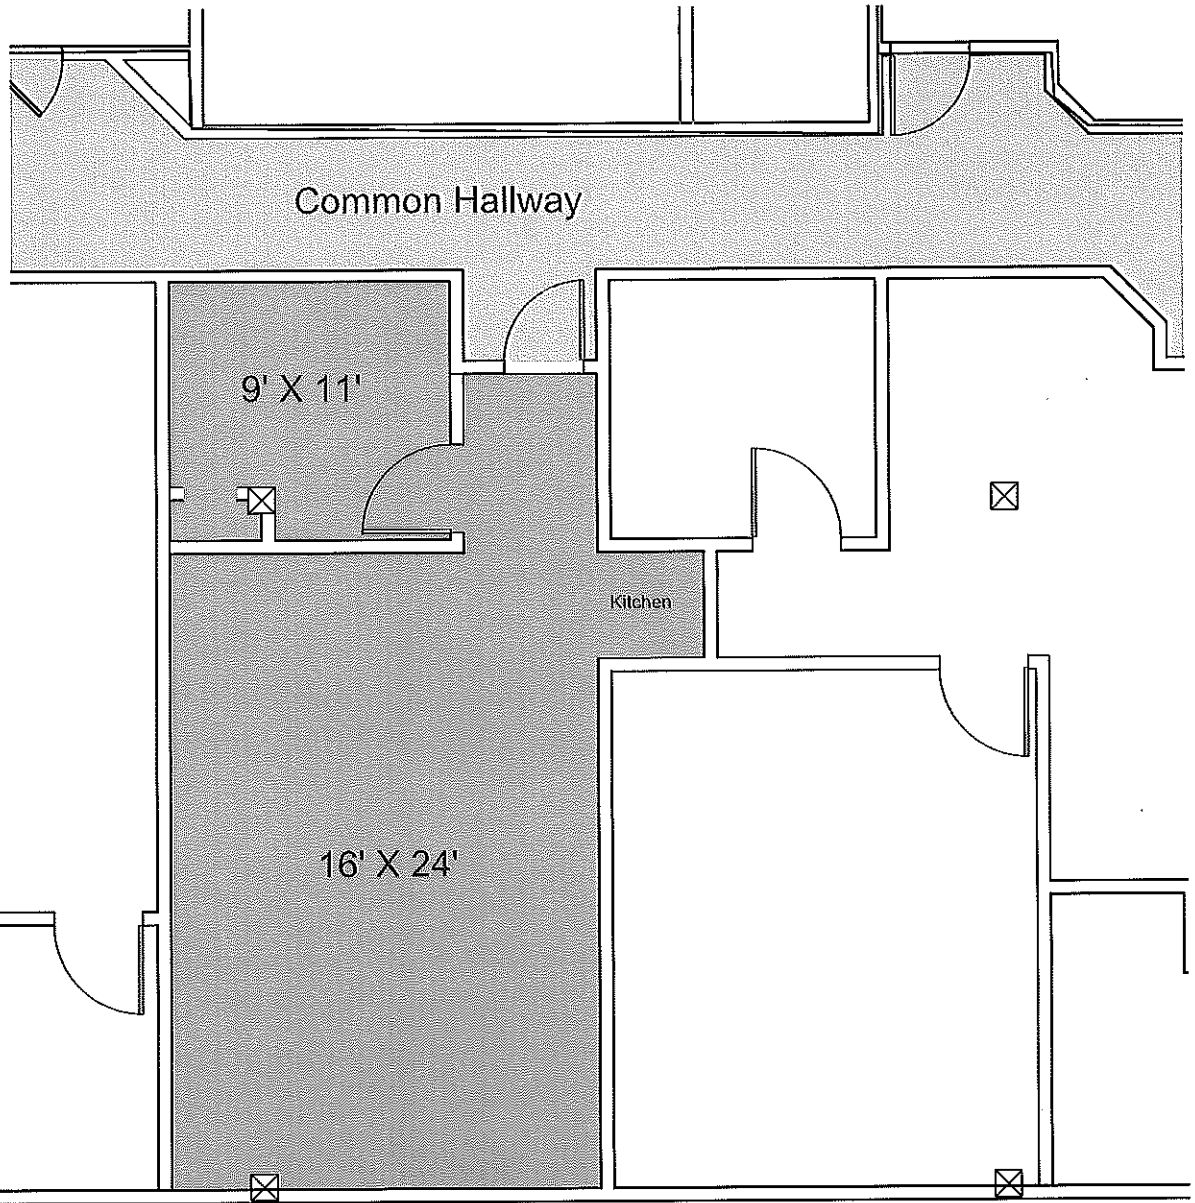

## Available Suites:

- Suite 203 - 2,112 SF – **available now**
  - Corner executive suite located on the second floor with two windowed exterior walls to provide abundant natural light. Move in ready now. Can be reconfigured to suit.
  - 5 private offices with windows
  - Central bullpen area
  - Ample storage space
  - Updated server room
  
- Suite 205 – 1,250 SF – **available now**
  - Second floor executive suite
  - Large window line provides ample natural light and views
  - 2 private offices with windows
  - 1 conference room or large private office
  - Reception area
  
- Suite 106 - 650 SF – **available now**
  - First Floor – move in ready
  - Efficient professional office suite
  - Conference room or private office
  - Large window line provides ample natural light and views
  - Kitchenette

WASHINGTON AVENUE EXTENSION

MAIN ENTRANCE & PARKING LOT

**255** WASHINGTON AVENUE EXTENSION  
ALBANY, NY 12205

FIRST FLOOR AVAILABLE SUITES

FIRST FLOOR

255 WASHINGTON AVENUE EXTENSION

SUITE 106 - 650 SF

ALBANY, NY 12205