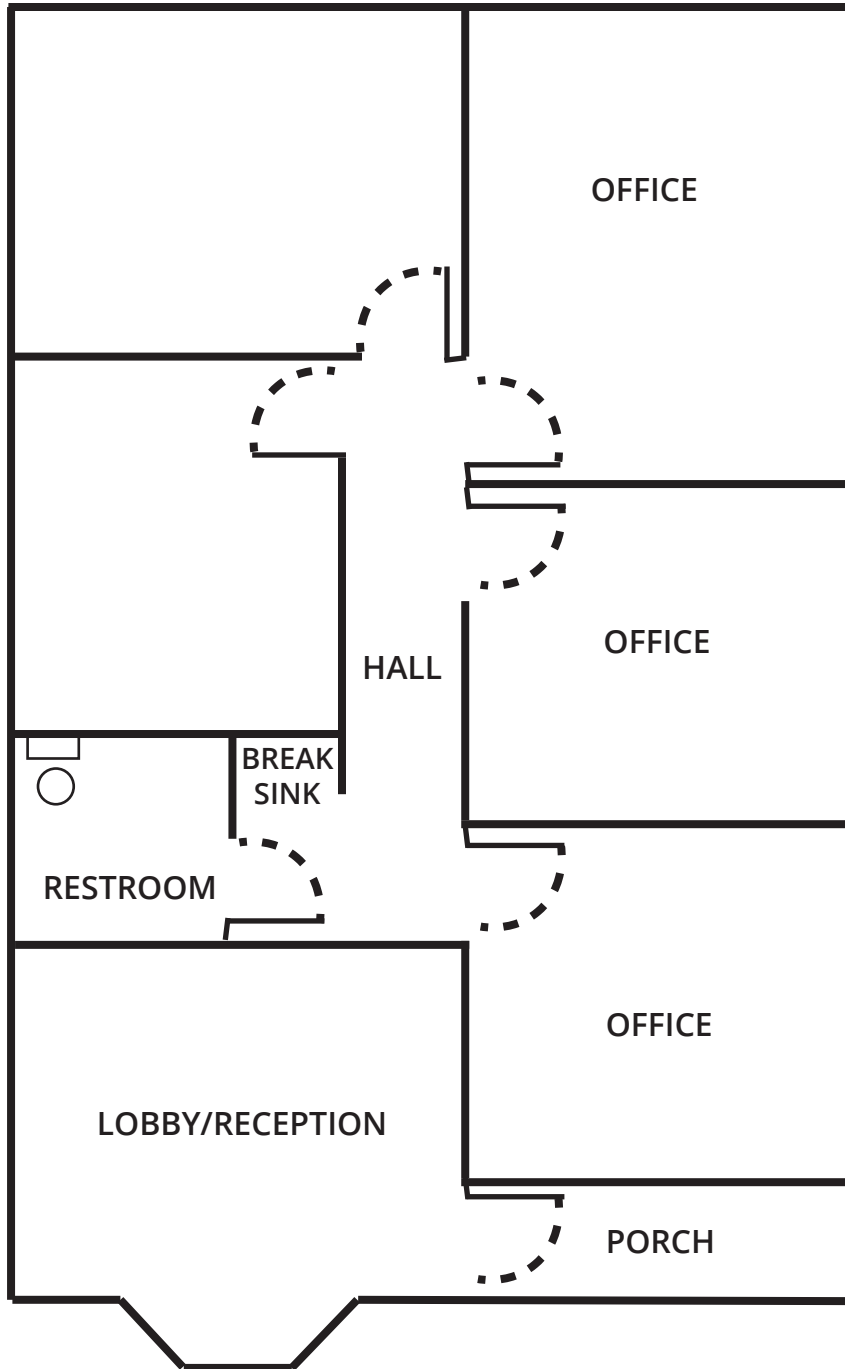

Suite C 1,086 SF

3473 Lawrenceville Suwanee Road
Suwanee, GA 30024

**Get more
information**

Brad Roper, Vice President
D 404 865 3663
C 404 944 3875
brad.roper@avisonyoung.com

**AVISON
YOUNG**