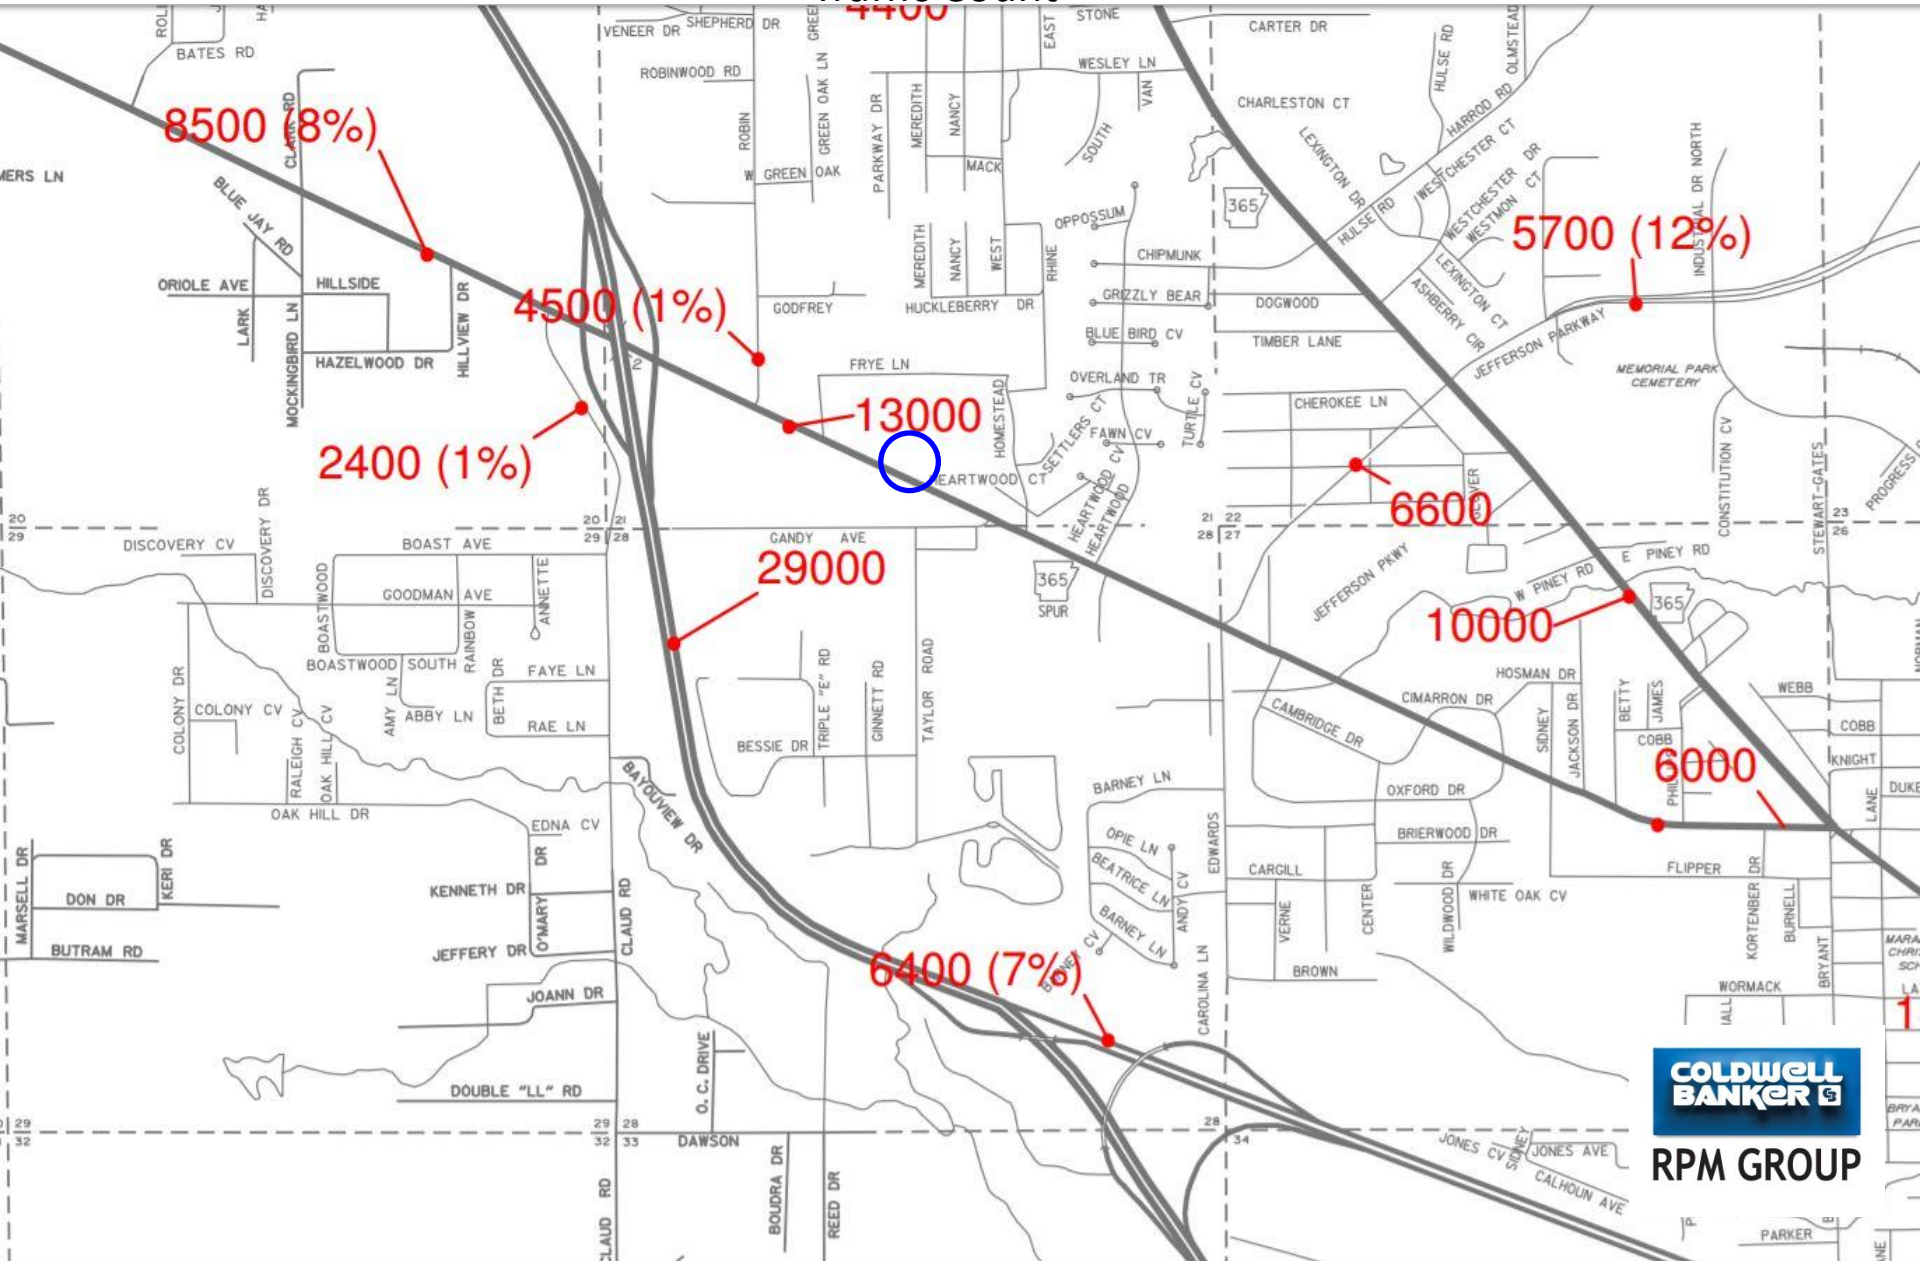


 = Location of Property

7735 Sheridan Road, White Hall, AR

Traffic Count

COLDWELL BANKER

RPM GROUP

501-525-7355