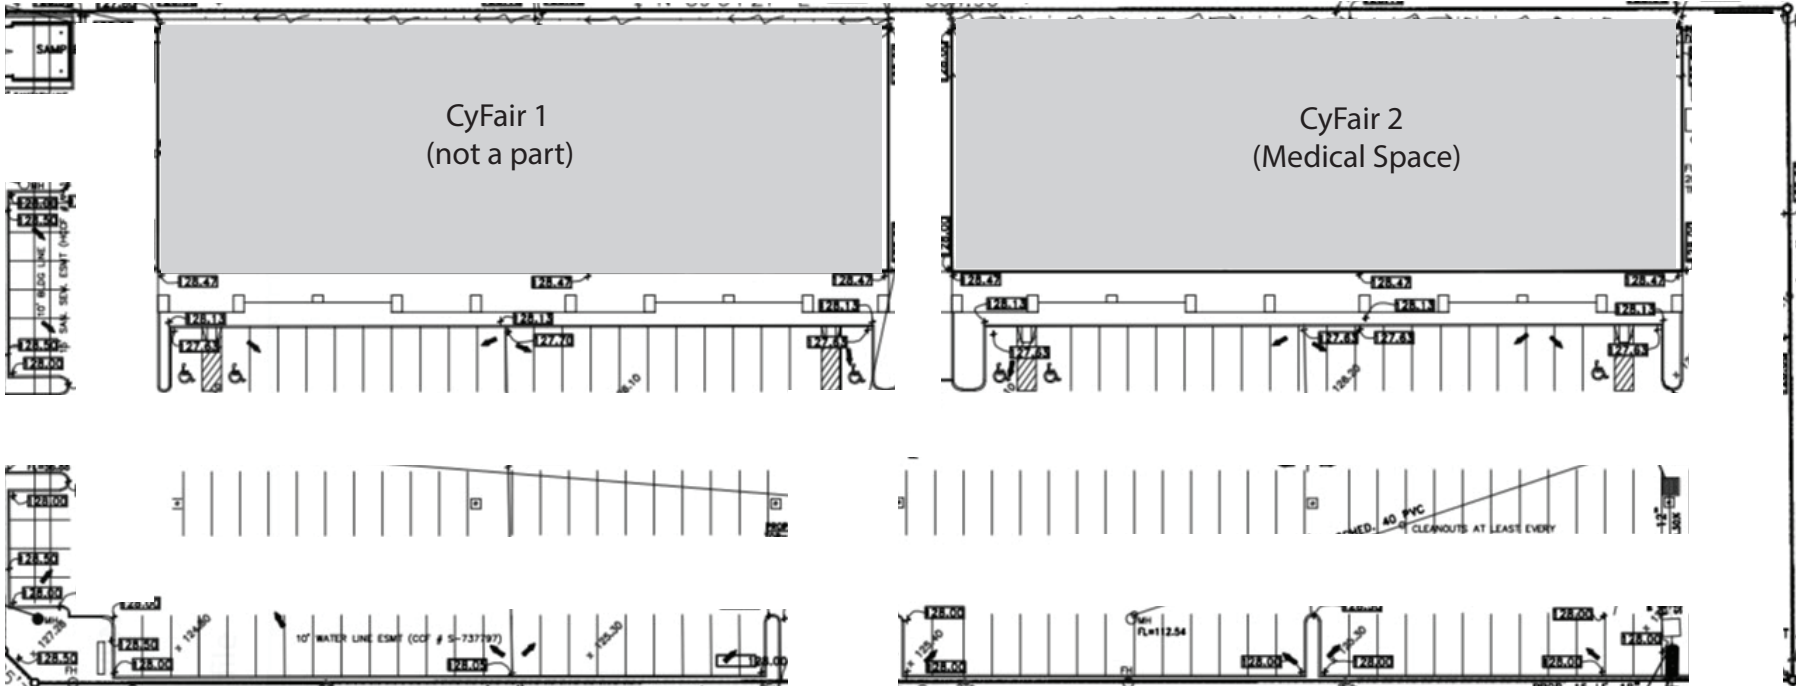

FOR LEASE

CY-FAIR TWO SHOPPING CENTER

16506 FM 529, Houston, TX 770995

NW Houston

Medical Doctor Space 2000SF Available (26.5'x76')

SITE PLAN

Ridgeberry Road

FM 529 Road