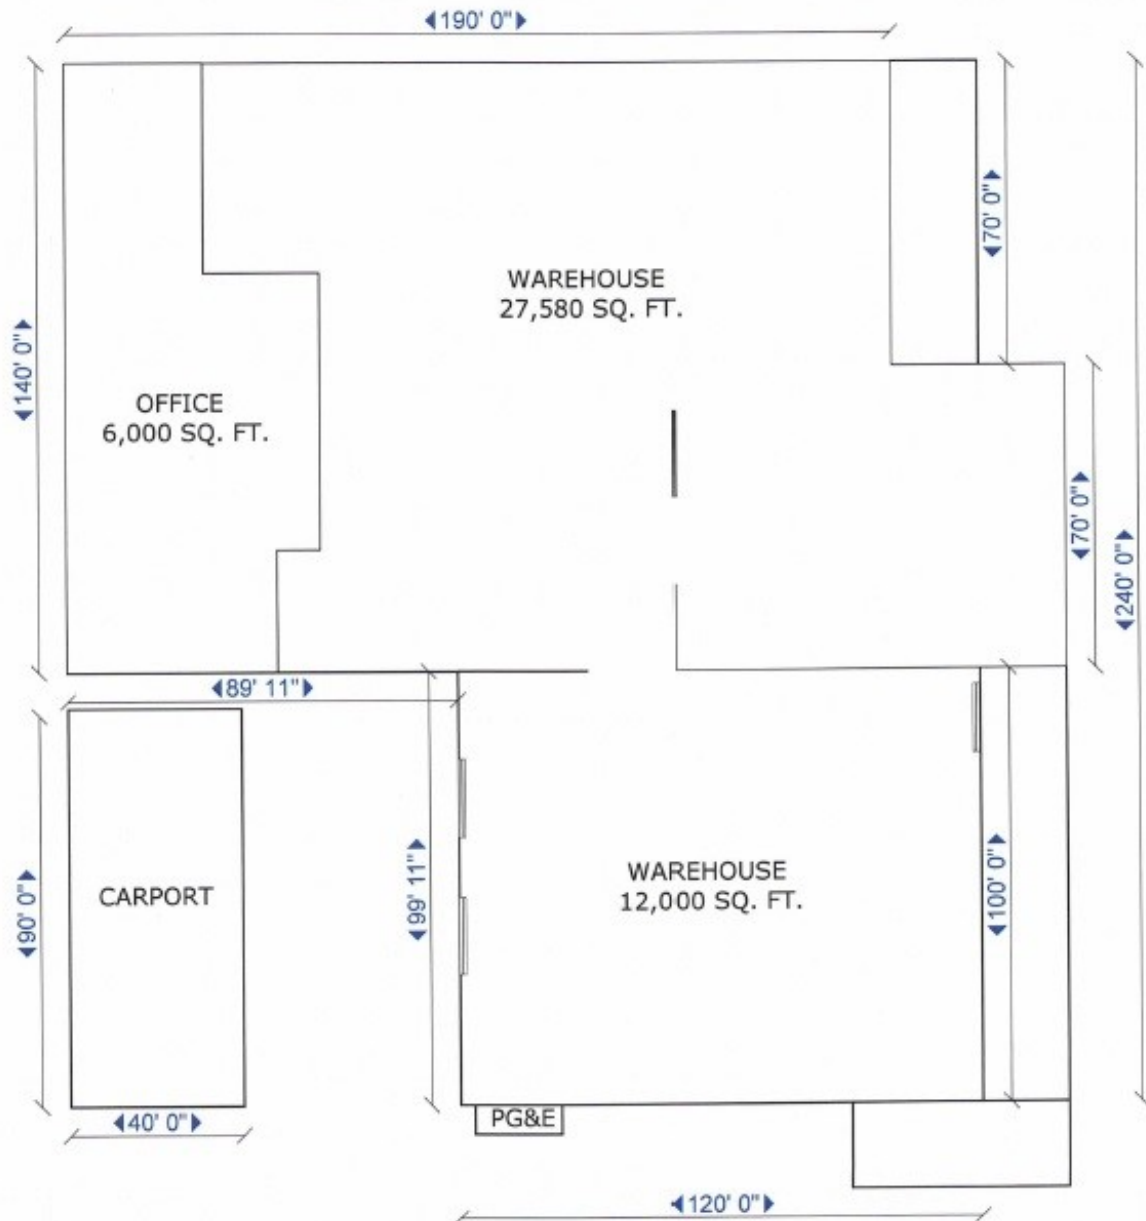

**DESANTIS
COMMERCIAL**

FOR LEASE

Floor Plan

PETE DESANTIS
(559) 259-5951
Pete_DeSantis@yahoo.com
www.DesantisCommercial.com

DESANTIS COMMERCIAL
(559) 840-2081
499 W. Bedford #101
Fresno, CA 93711