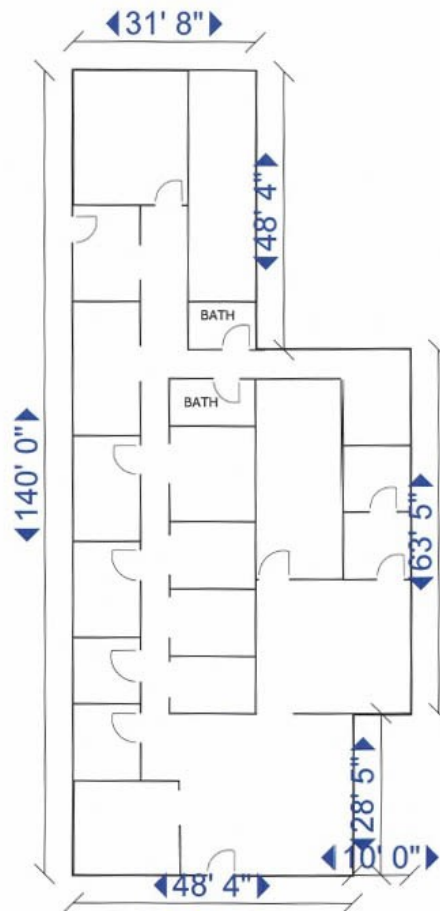

**DESANTIS
COMMERCIAL**

FOR LEASE

Office Floor Plan

1324 ACADEMY, SANGER CA

OFFICE
6,000 SQ. FT.

NOT TO SCALE

PETE DESANTIS

(559) 259-5951