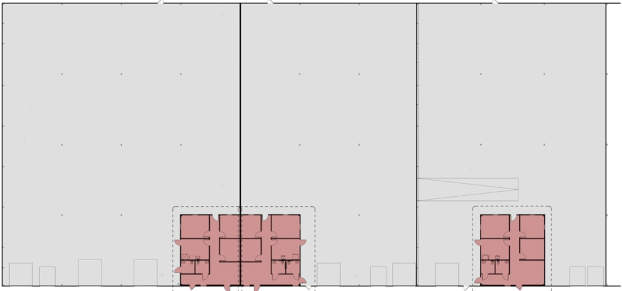

REDLINE

Pope Industrial Park

1317 Transport Dr. Raleigh, NC

Interior Renderings

06.28.2024

FLOOR PLAN

SUITE PLANS

KEY PLAN