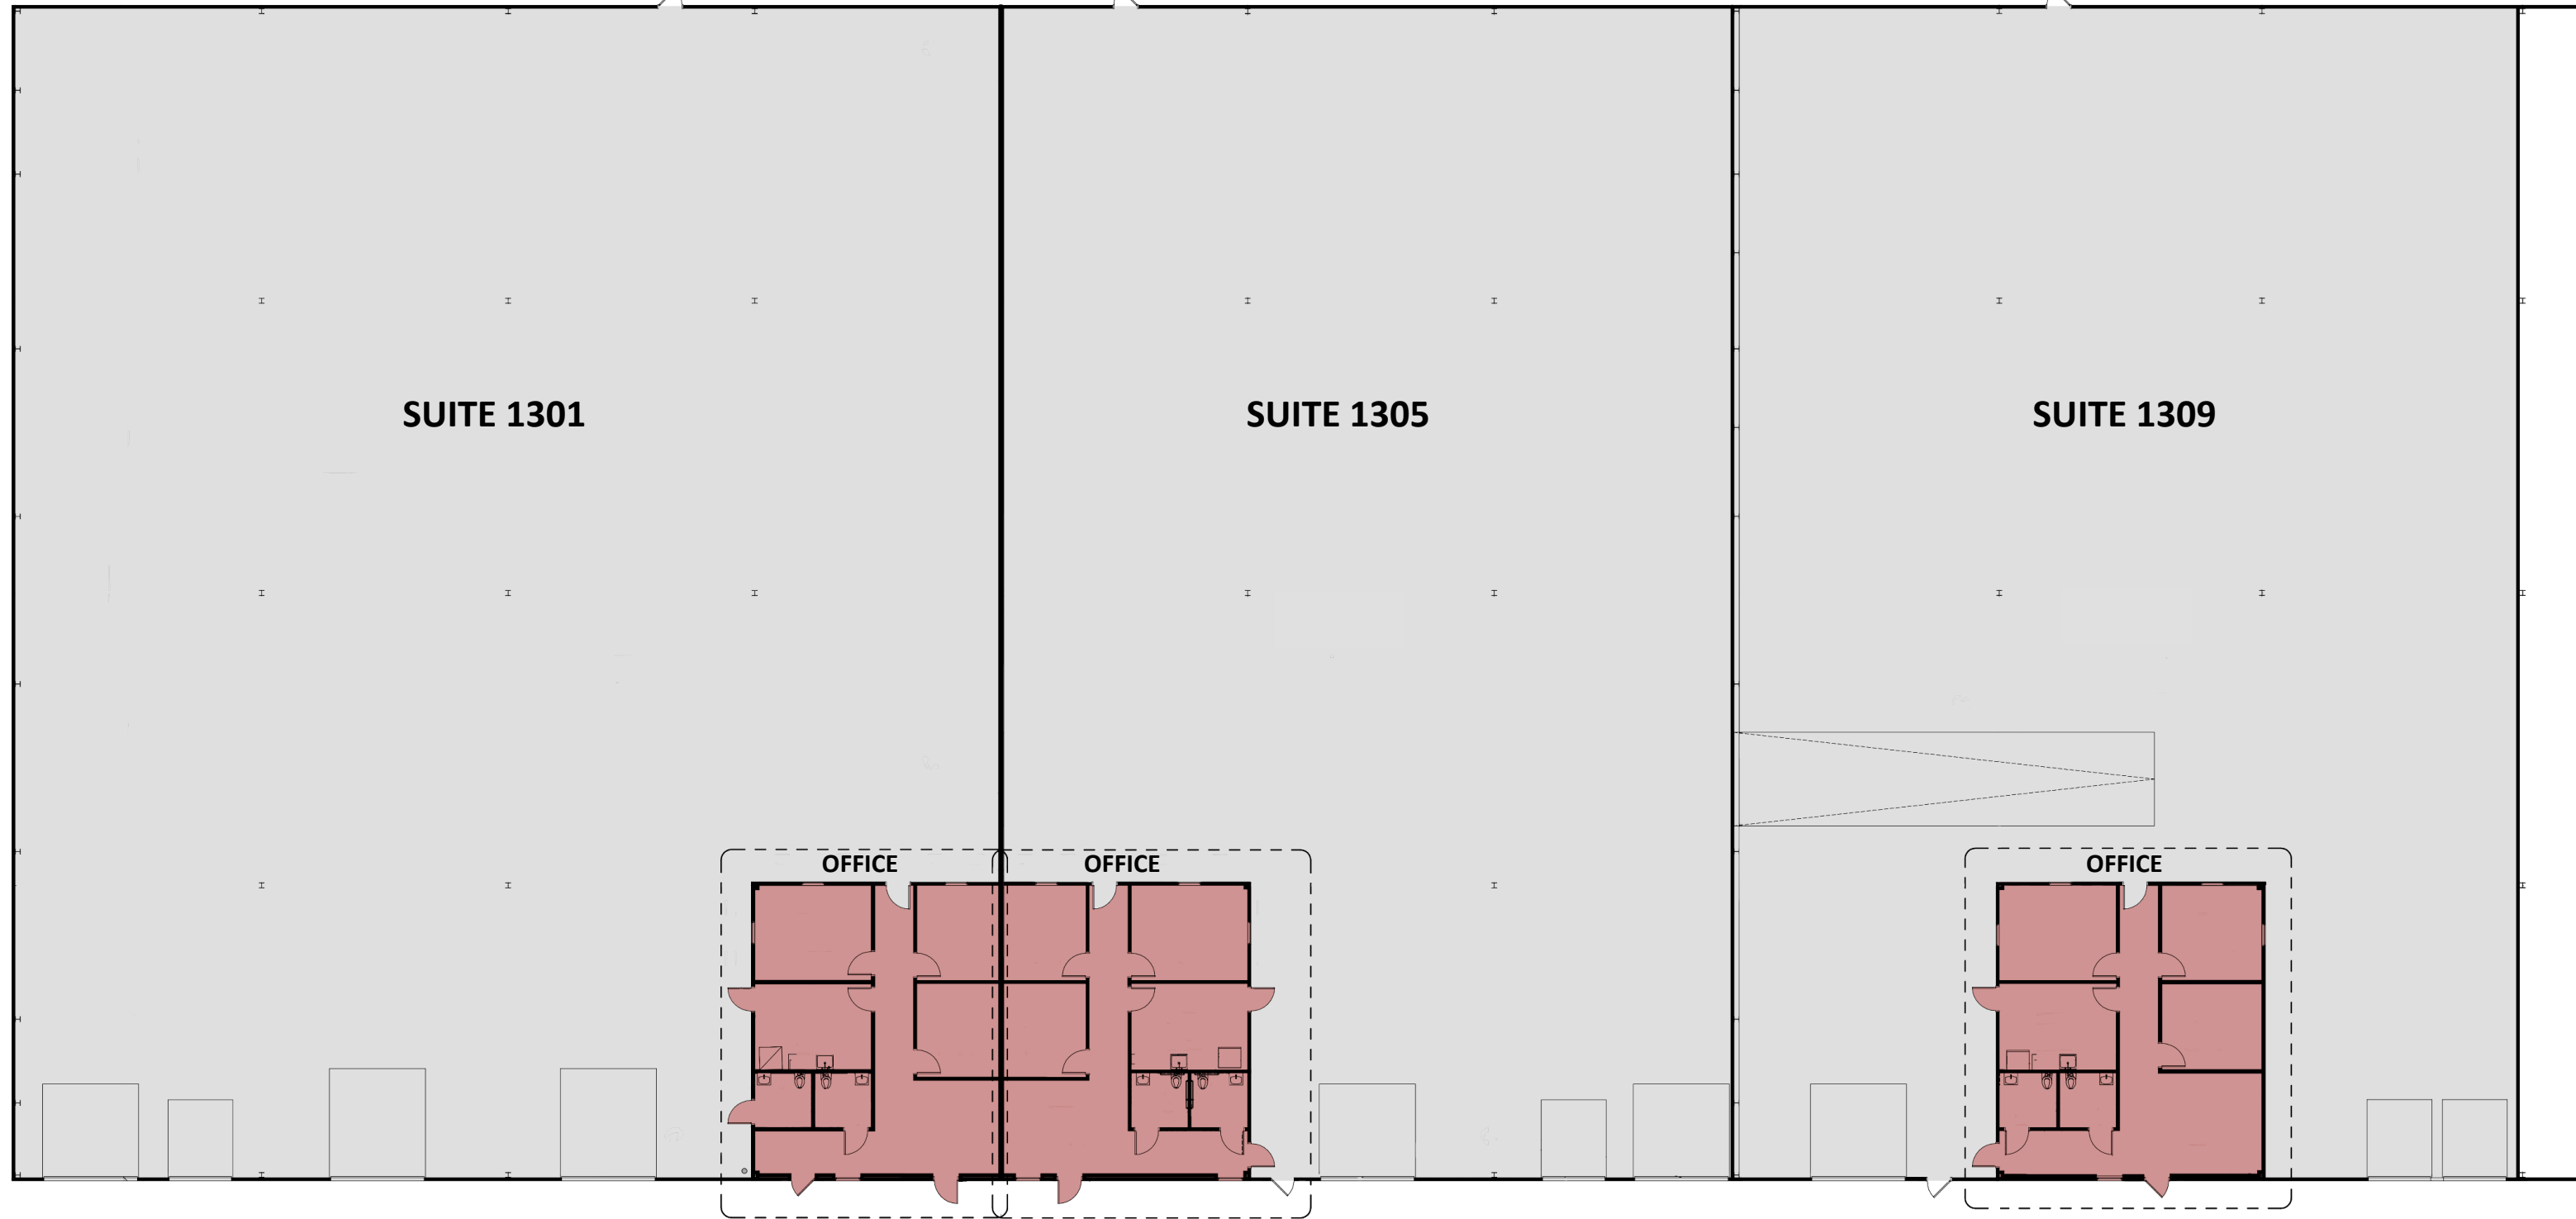

REDLINE

Pope Industrial Park

1317 Transport Dr. Raleigh, NC

Interior Renderings

06.28.2024

FLOOR PLAN

SUITE PLANS

KEY PLAN