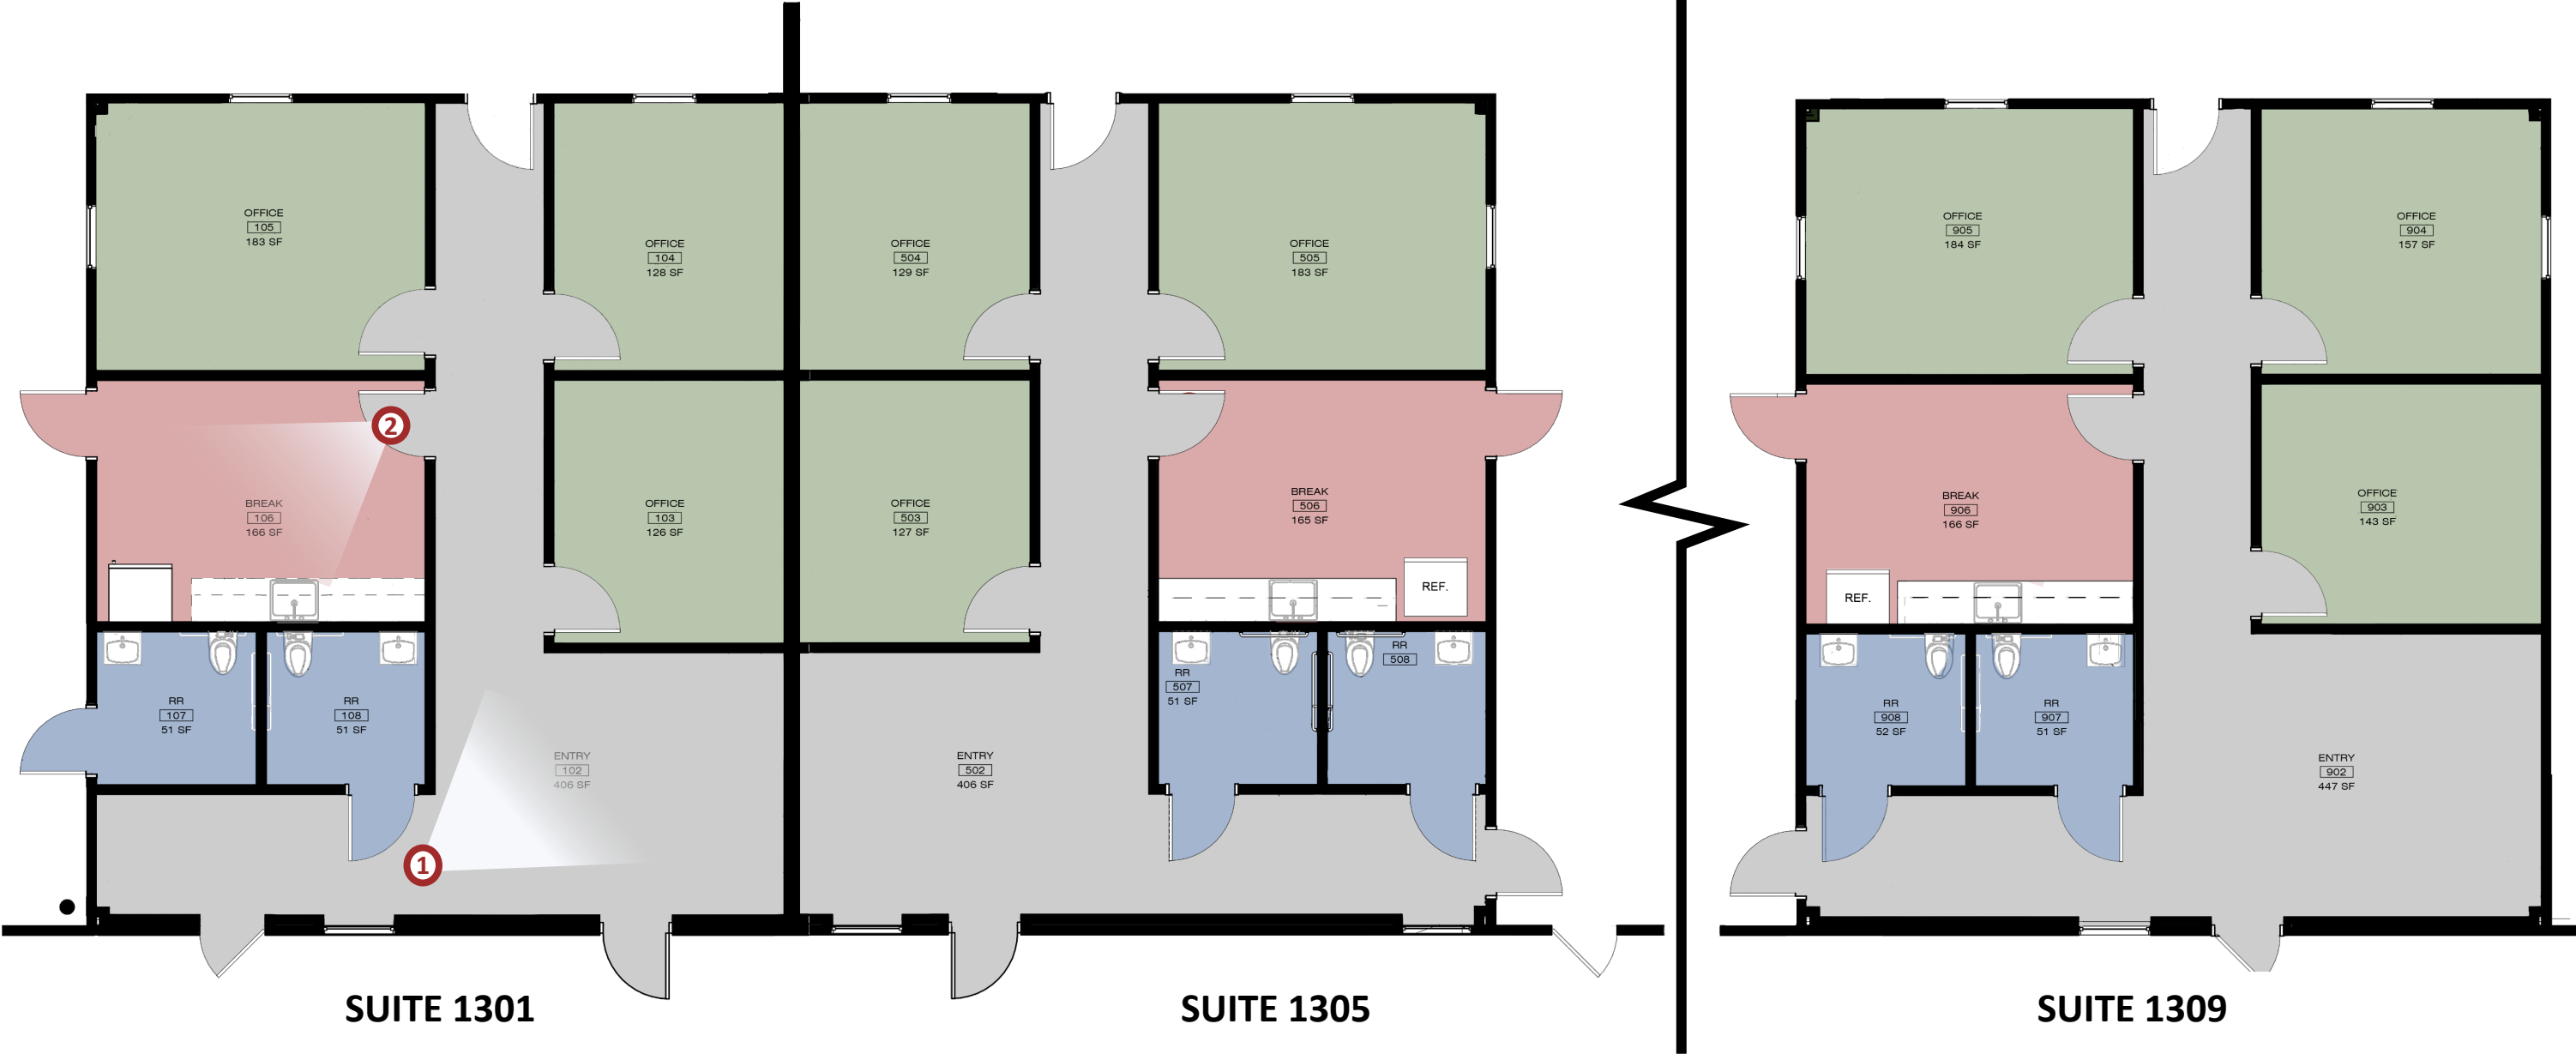

REDLINE

Pope Industrial Park

1317 Transport Dr. Raleigh, NC

Interior Renderings

06.28.2024

FLOOR PLAN

SUITE PLANS

KEY PLAN

SUITE 1301

SUITE 1305

SUITE 1309

REDLINE

REDLINE
DESIGN GROUP, P.A.

CHARLOTTE
925 tuckaseegee
road
suite 110
charlotte, nc 28208

RALEIGH
6601 six forks road
suite 130
raleigh, nc 27615

704.377.2990
redlinedg.com