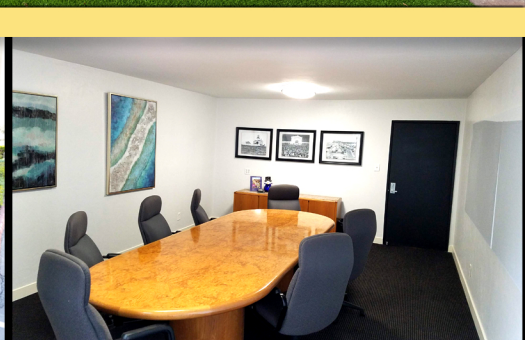

MISSION VALLEY TERRACE

PROFESSIONAL OFFICE SPACE

619.285.9000

FULL SERVICE LEASE INCLUDES

- Utilities
- Janitorial Service
- Digital Directory & Office Signage
- Security Patrol
- Executive-Style Conference Room

**MISSION VALLEY TERRACE
3435 & 3443
CAMINO DEL RIO SOUTH
SAN DIEGO, CA 92108**

AMENITIES

- On-site Leasing & Management
- On-site Maintenance Technician
- Business Generating Referrals & Events
- On-site Deli & Patio
- Strategically Located
- 24 Hour Building Access with HVAC
- Freshly Remodeled & Upgraded Interiors
- Newly Enhanced Property Exterior