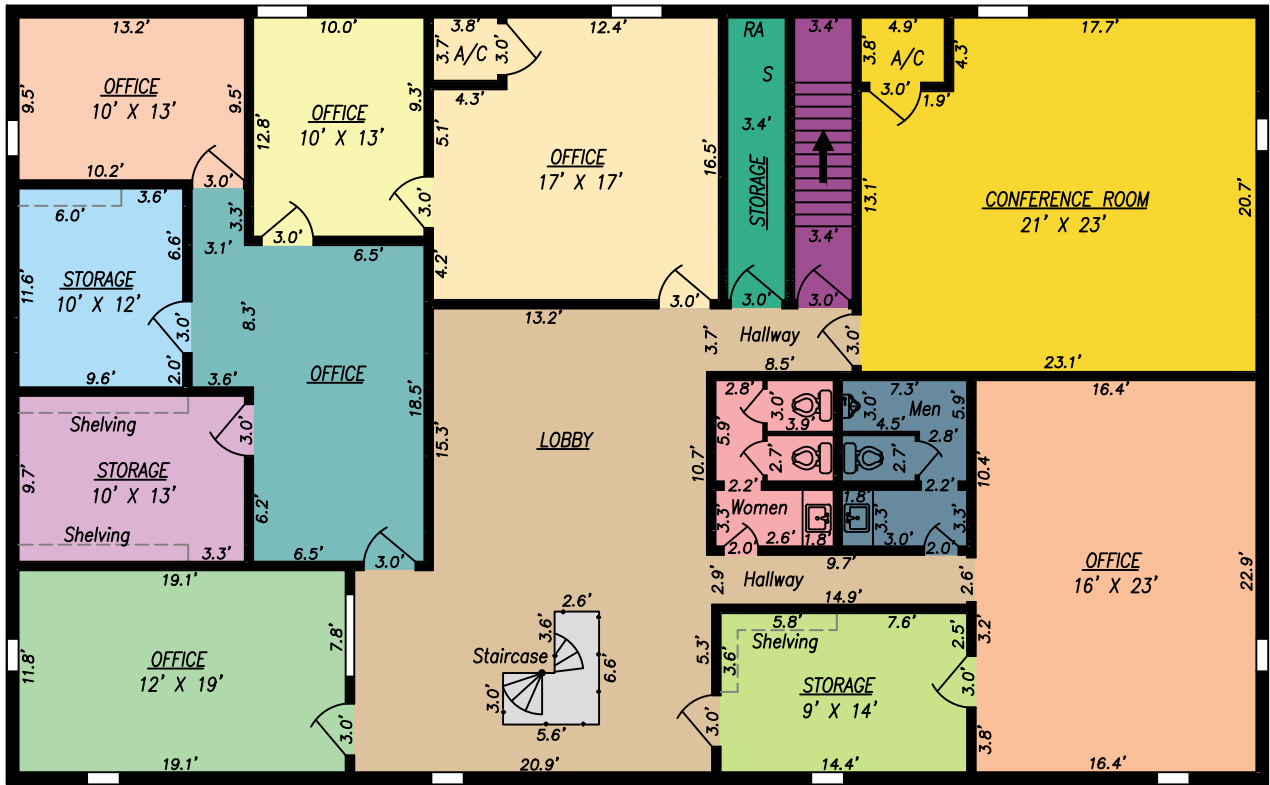

Disclaimer: (\*) Every attempt has been made to ensure the accuracy of this drawing, however it is only to be used for presentation purposes only. Square footages shown are estimated and should be verified with a licensed appraiser/architect.

(\*) First Floor: 3,320.49 Sq. Ft.  
 (\*) Second Floor: 3,320.49 Sq. Ft.  
 (\*) Combined: 6,640.98 Sq. Ft.

Second Floor

3901 W. Waco Drive  
 Waco, Texas

First Floor