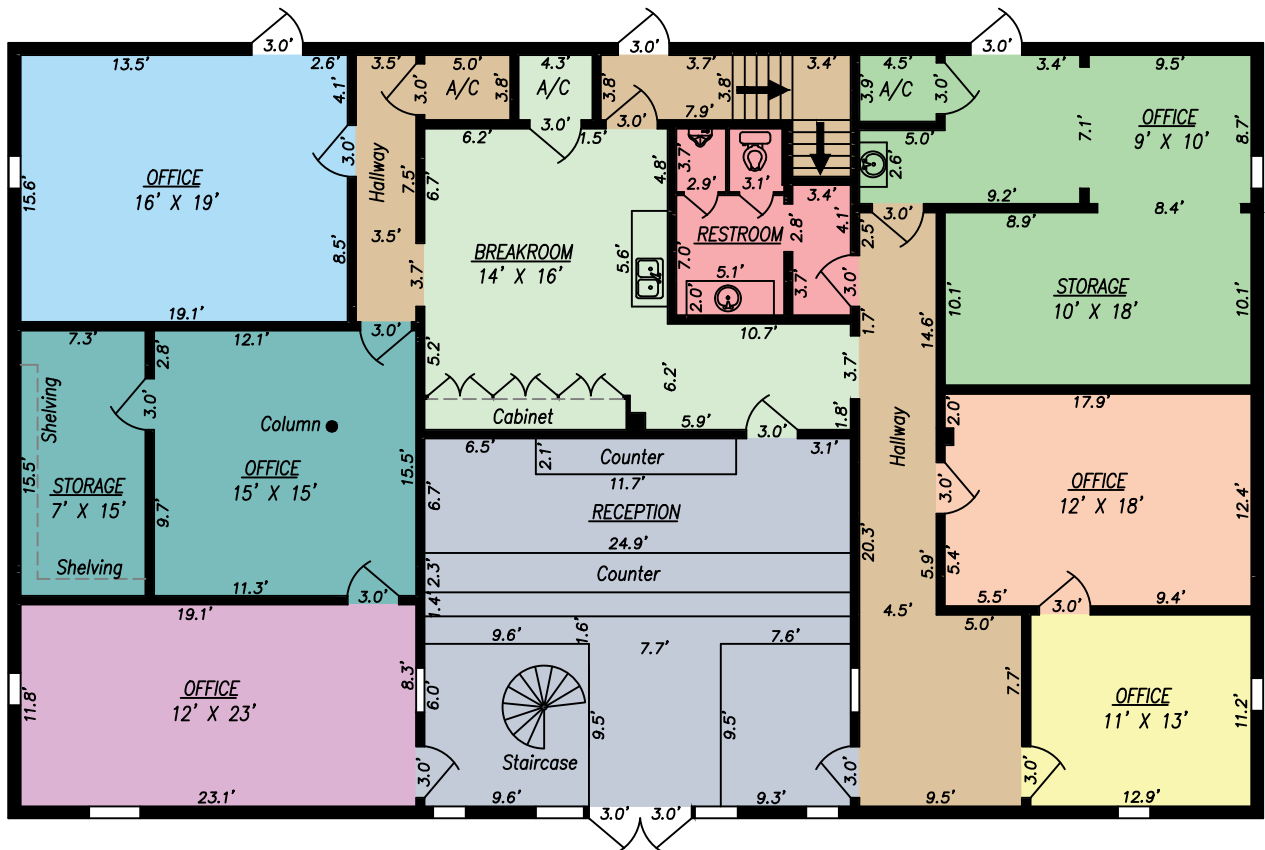

Disclaimer: (\*) Every attempt has been made to ensure the accuracy of this drawing, however it is only to be used for presentation purposes only. Square footages shown are estimated and should be verified with a licensed appraiser/architect.

(\*) First Floor: 3,320.49 Sq. Ft.  
 (\*) Second Floor: 3,320.49 Sq. Ft.  
 (\*) Combined: 6,640.98 Sq. Ft.

Second Floor

3901 W. Waco Drive  
 Waco, Texas

First Floor