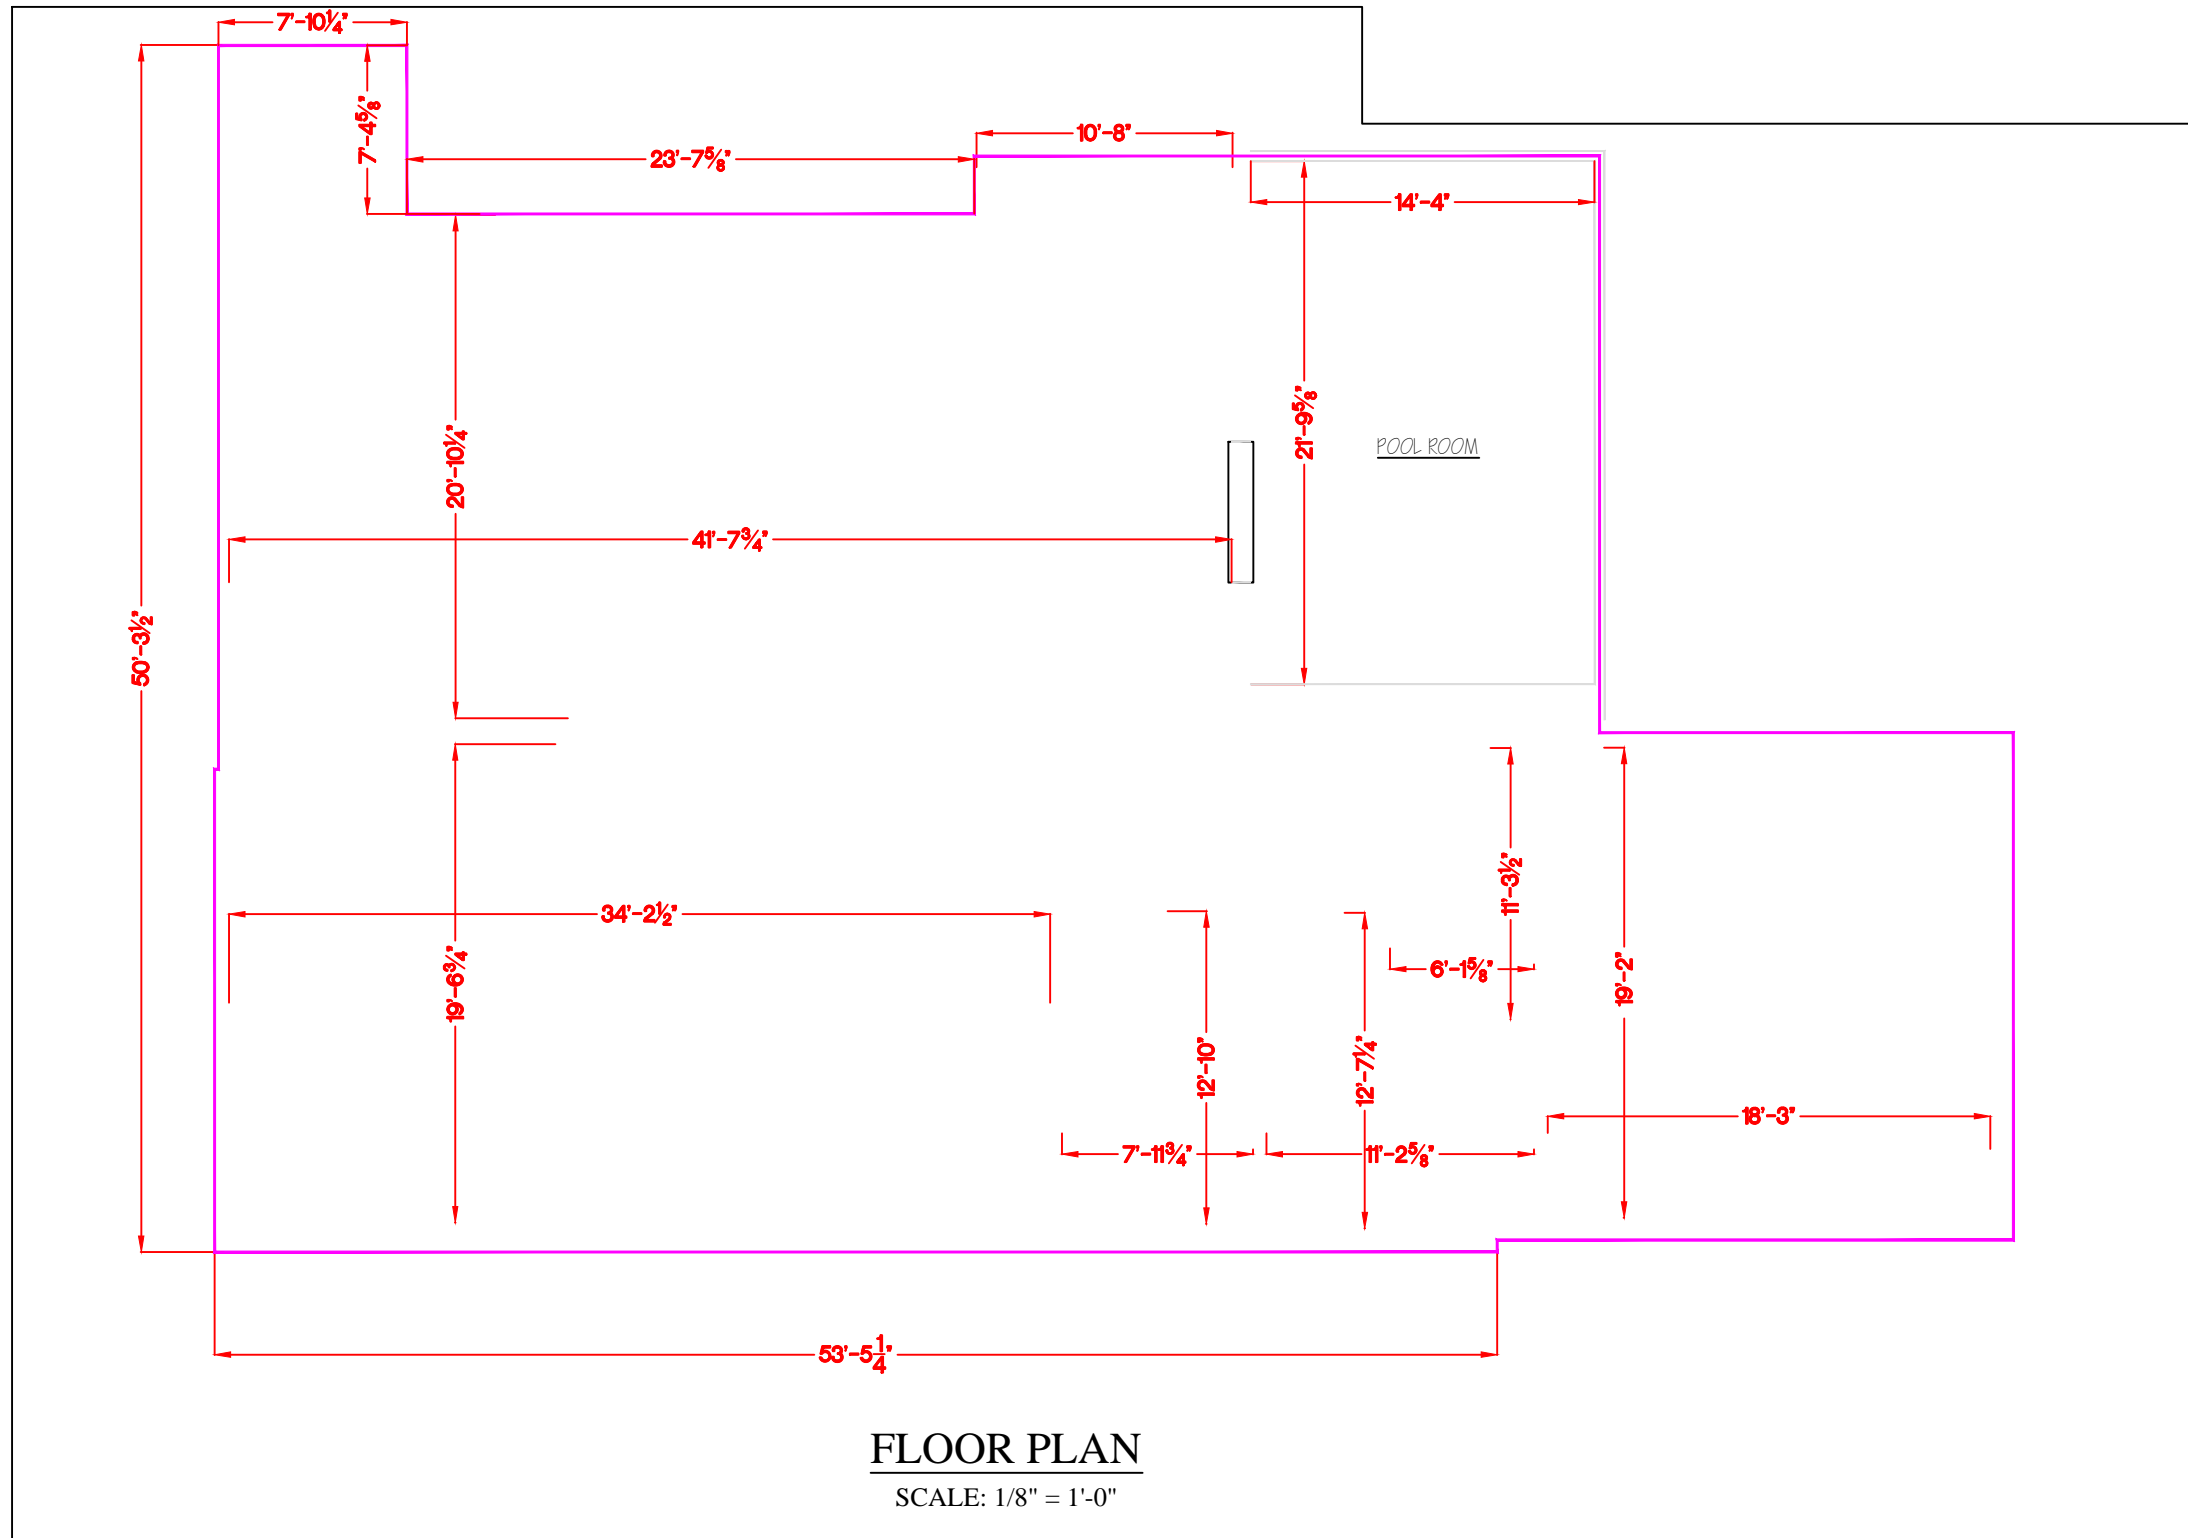

East Ave

200 East Avenue
Rochester, NY 14604

Plan:

Unfurnished Floor Plan

Drawn By:

real-estate
development
services, llc

planning . design . project management

44 Lafayette Parkway, Rochester, NY 14625
585.474.4958 www.redsvc.com info@redsvc.com

Scale:

As Shown

Square Footage:

2,951

Drawing:

E-1