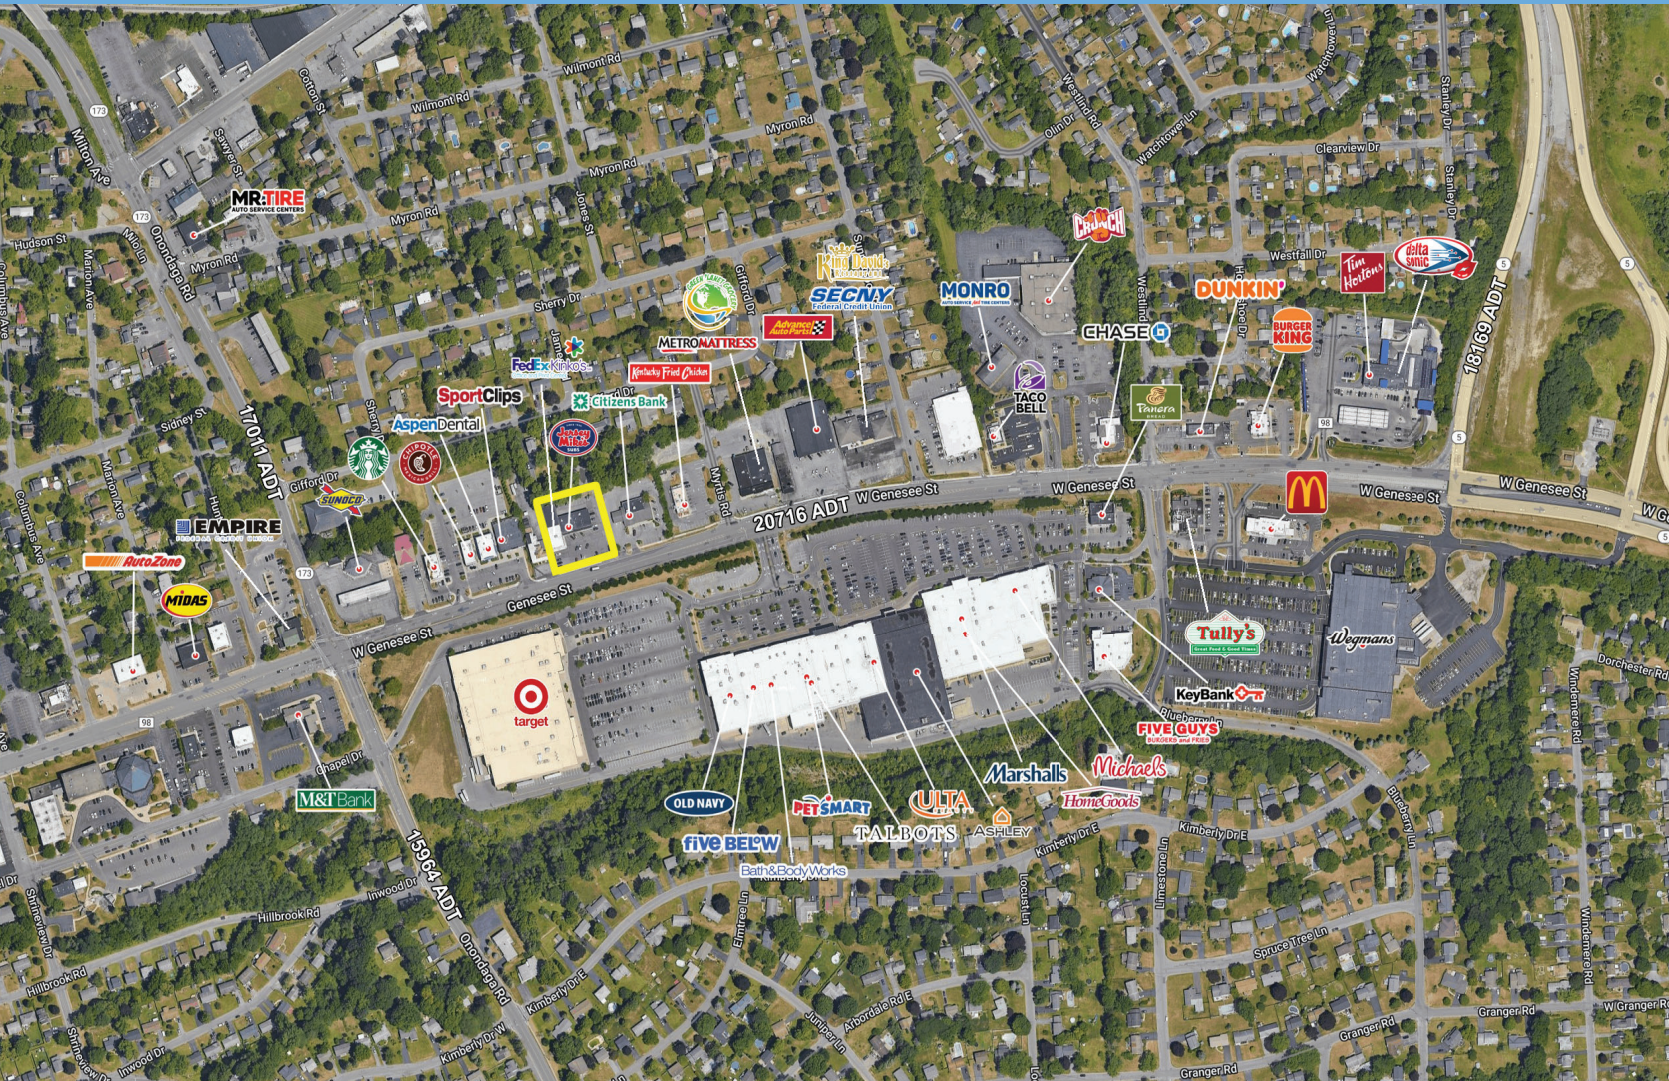

# Camillus, New York

3528 West Genesee Street

AVAILABLE 1,509 SF SPACE

TOWNSHIP 5

**COSTCO WHOLESALE** **petco** **MOVIE TAVERN**

**Red Robin** **LONGHORN STEAKHOUSE** **BUFFALO WILD WINGS**

The Good Feet Store  
America's Arch Support Experts

**DOLLAR GENERAL**

**THE HOME DEPOT**

**Staples**

**DOLLAR TREE**

**ALDI**

**HARBOR FREIGHT**

**SITE**

Fairmount W Genesee St

*Wegmans*

Peanut Butter Nursery School

**CRUNCH**

**DOLLAR TREE**

Milton Ave

Milton Ave

Milton Ave

Milton Ave

Himsdale Rd

Himsdale Rd