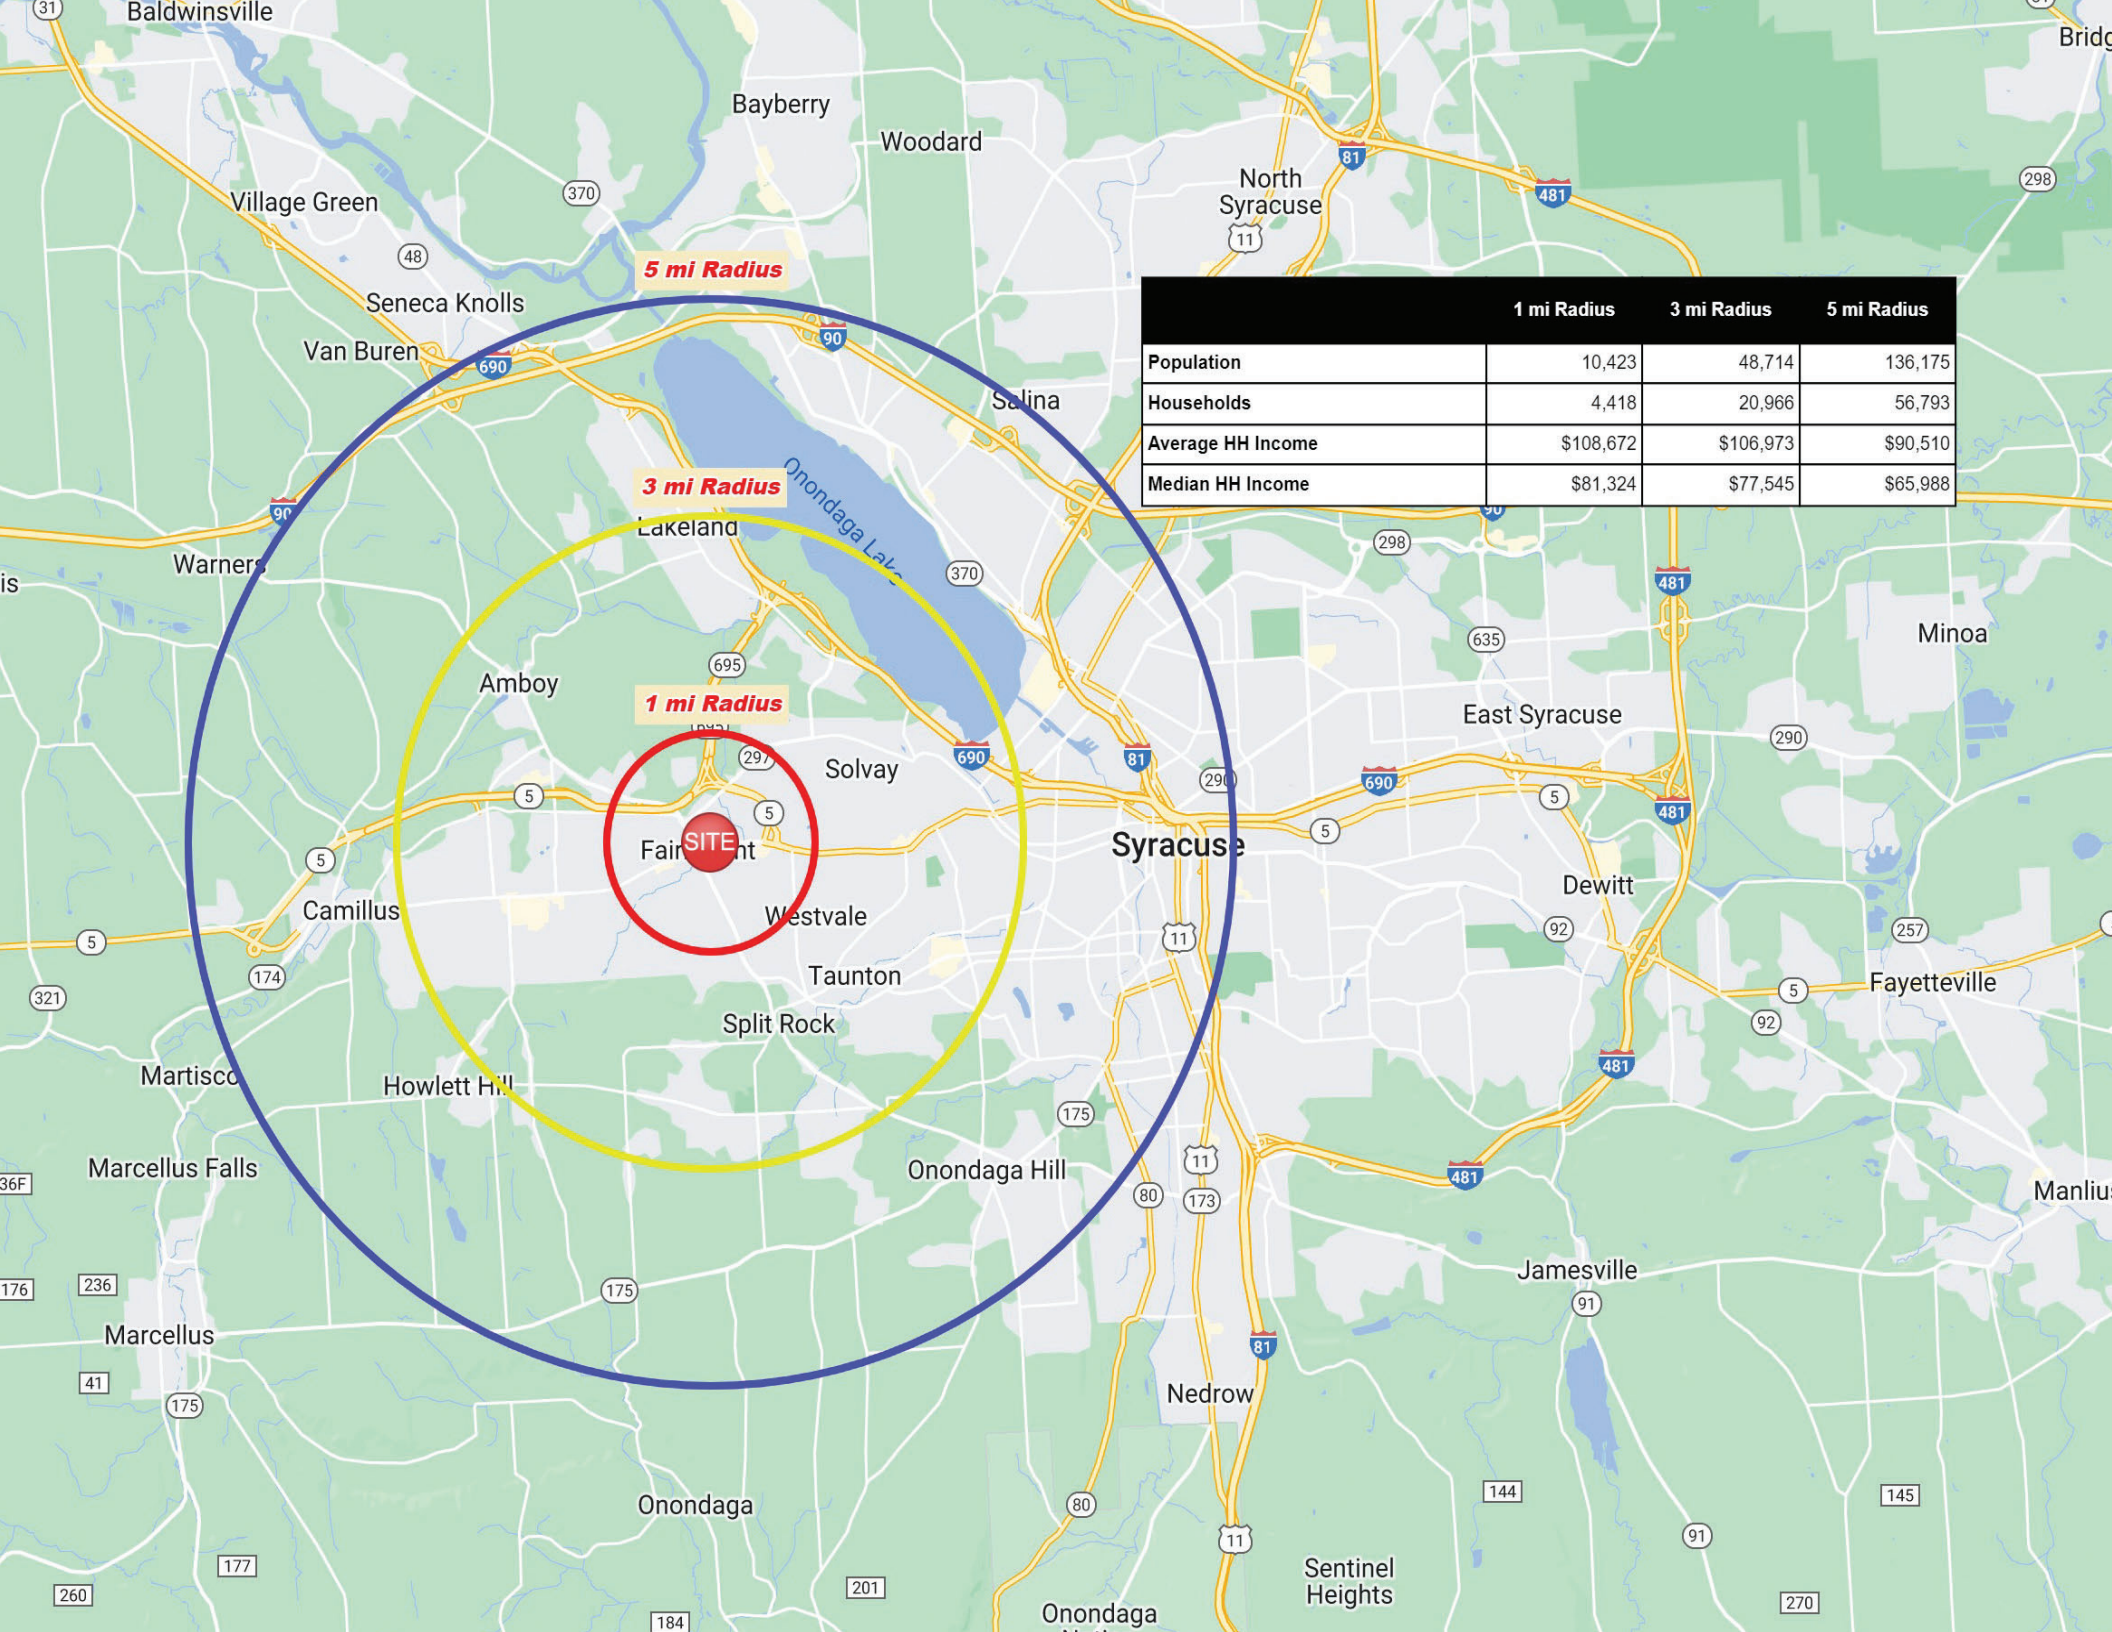

### POPULATION

1 Miles: 10,423  
3 Miles: 48,714  
5 Miles: 136,175

### HOUSEHOLDS

1 Miles: 4,418  
3 Miles: 20,966  
5 Miles: 56,793

### AVG HH INCOME

1 Miles: \$108,672  
3 Miles: \$106,973  
5 Miles: \$90,510

**CONTACT:**  
**JIM LAVELLE**  
Office: (315) 445-8613  
Mobile: (315) 263-6326  
jlavelle@widewaters.com

**TRACY LAUER**  
Office: (315) 445-8631  
Mobile: (315) 382-1373  
tlauer@widewaters.com

**PROPERTY ADDRESS:**  
3528 West Genesee Street  
Camillus, NY 13219

**WIDEWATERS**  
www.widewaters.com

	1 mi Radius	3 mi Radius	5 mi Radius
Population	10,423	48,714	136,175
Households	4,418	20,966	56,793
Average HH Income	\$108,672	\$106,973	\$90,510
Median HH Income	\$81,324	\$77,545	\$65,988