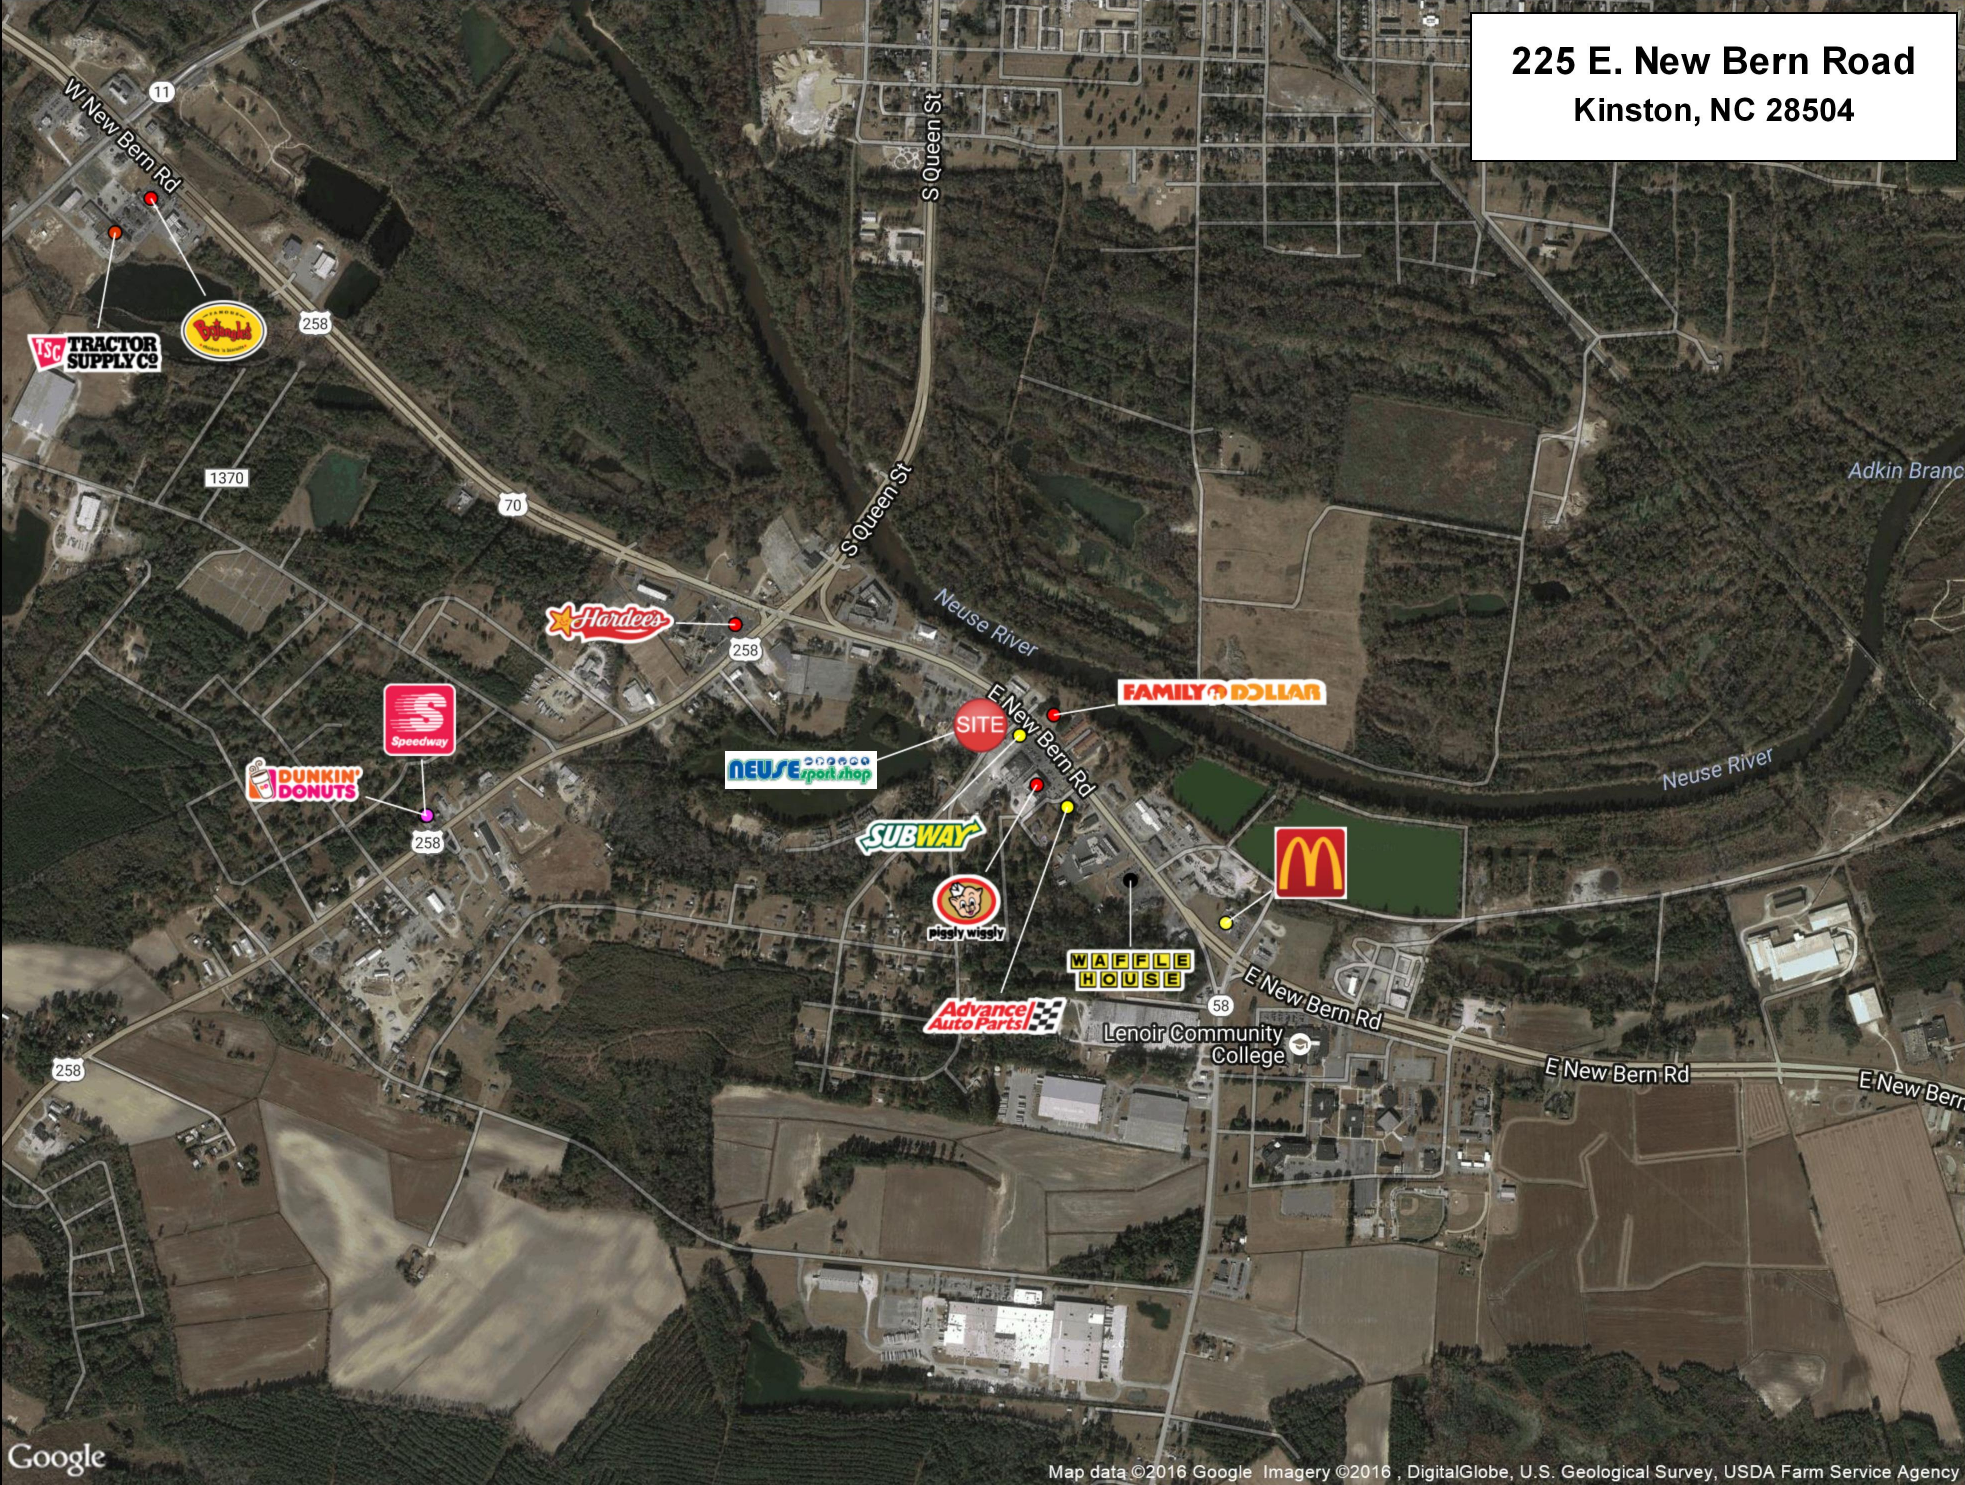

225 E. New Bern Road
Kinston, NC 28504

©2016, SITTES USA Inc., Chandler, AZ (480) 491-1112. All Rights Reserved.

Google

Map data ©2016 Google Imagery ©2016 DigitalGlobe, U.S. Geological Survey, USDA Farm Service Agency

This map was produced using data from private and government sources deemed to be reliable. The information herein is provided without representation or warranty

Lat: 35.24176 Long: -77.58002 Zoom: 2.80 m