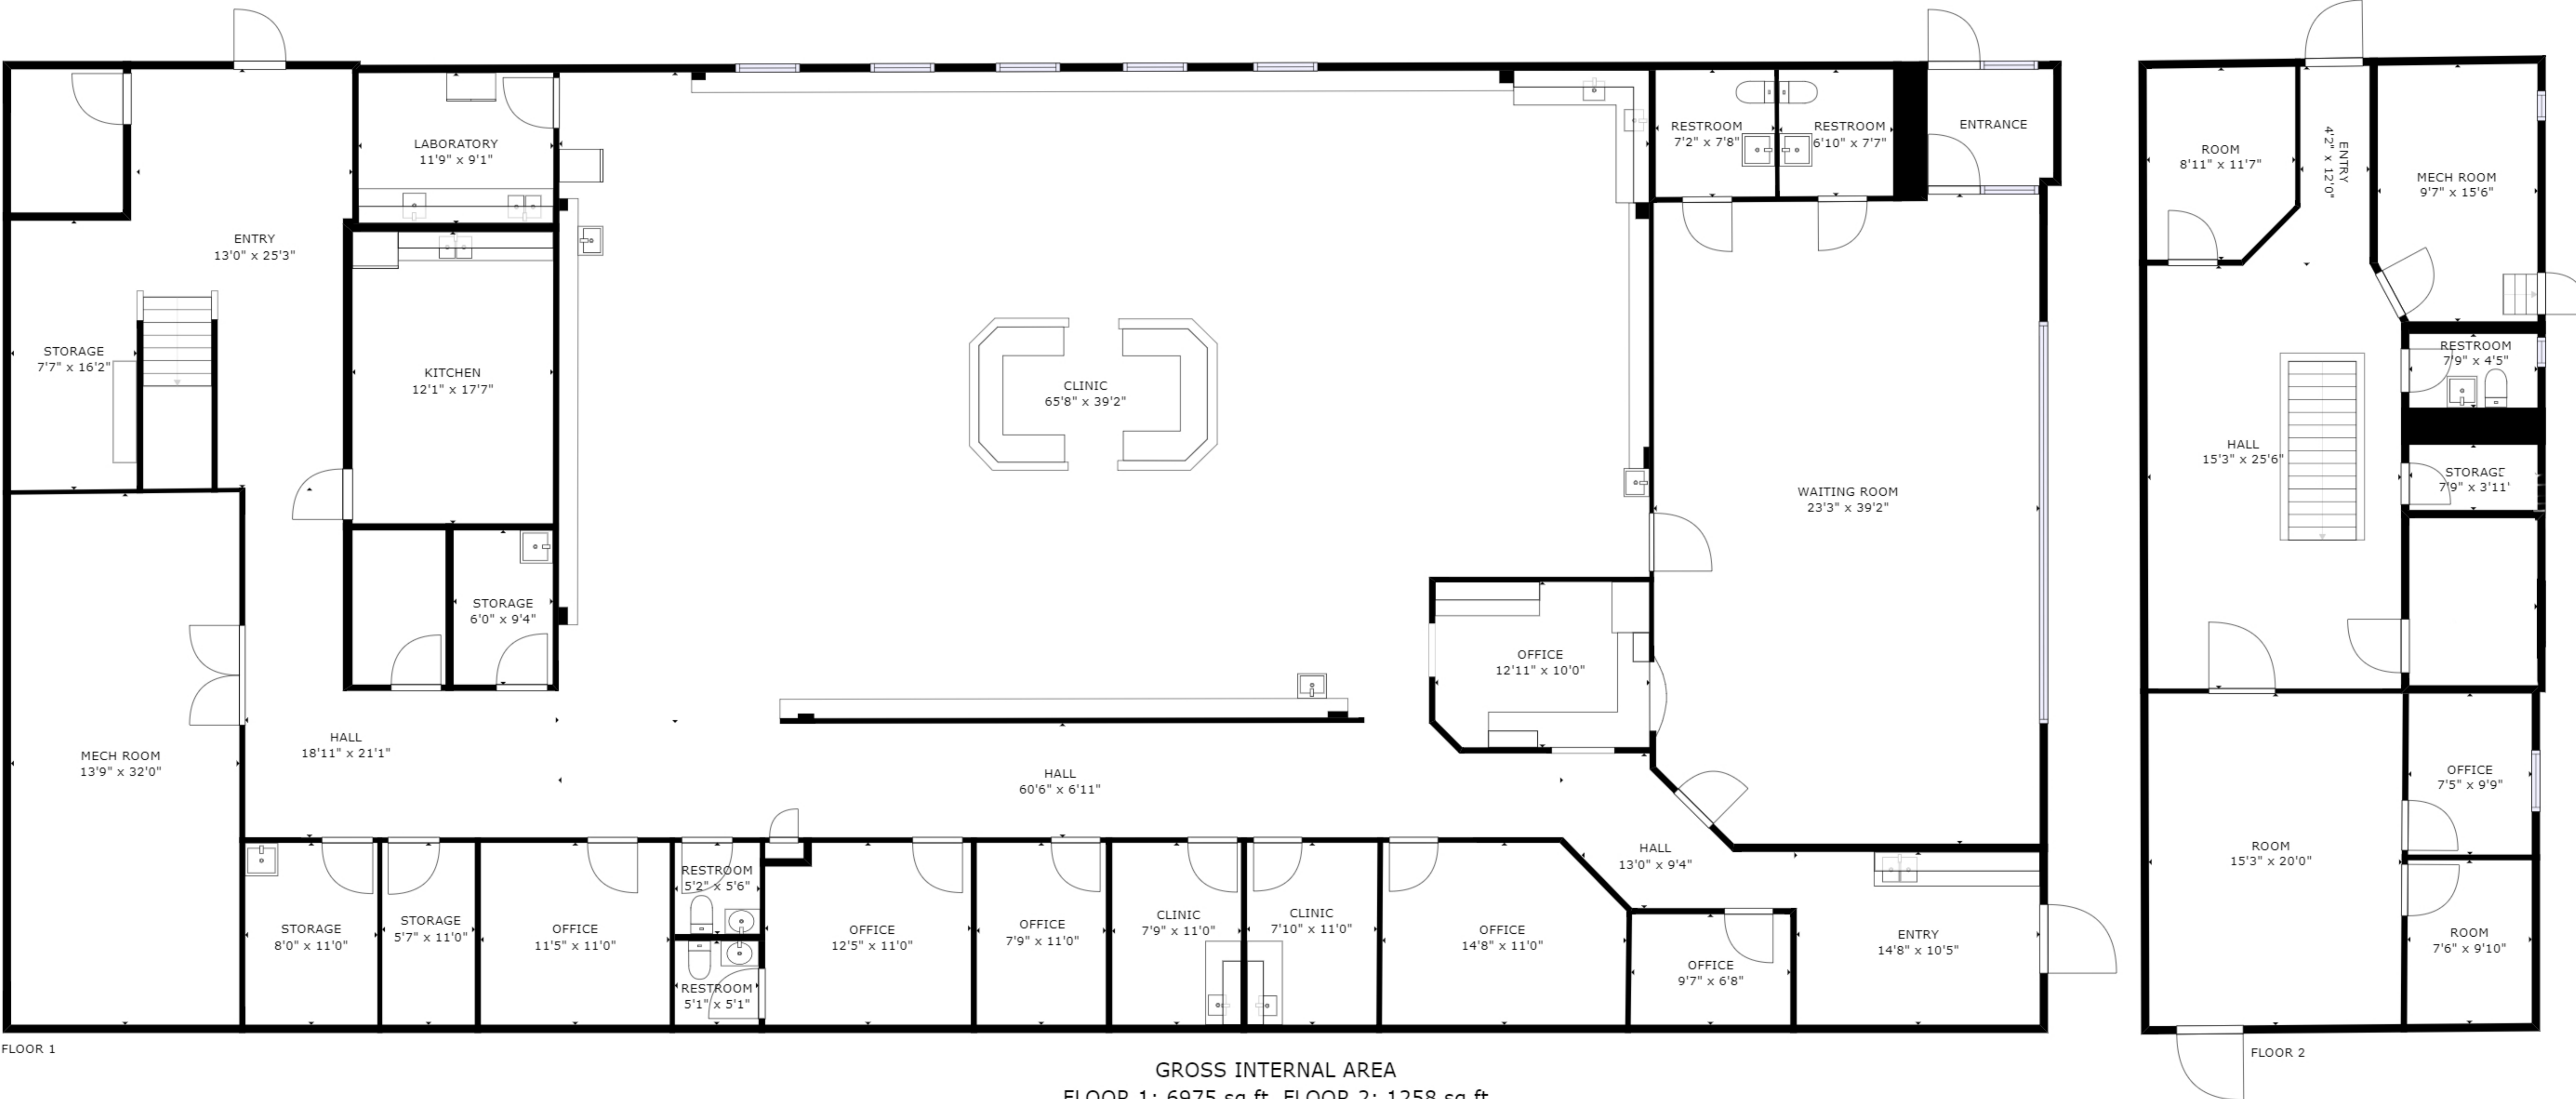

517 3RD AVE CHESAPEAKE, OH

GROSS INTERNAL AREA
FLOOR 1: 6975 sq ft, FLOOR 2: 1258 sq ft
TOTAL: 8232 sq ft

SIZES AND DIMENSIONS ARE APPROXIMATE, ACTUAL MAY VARY.