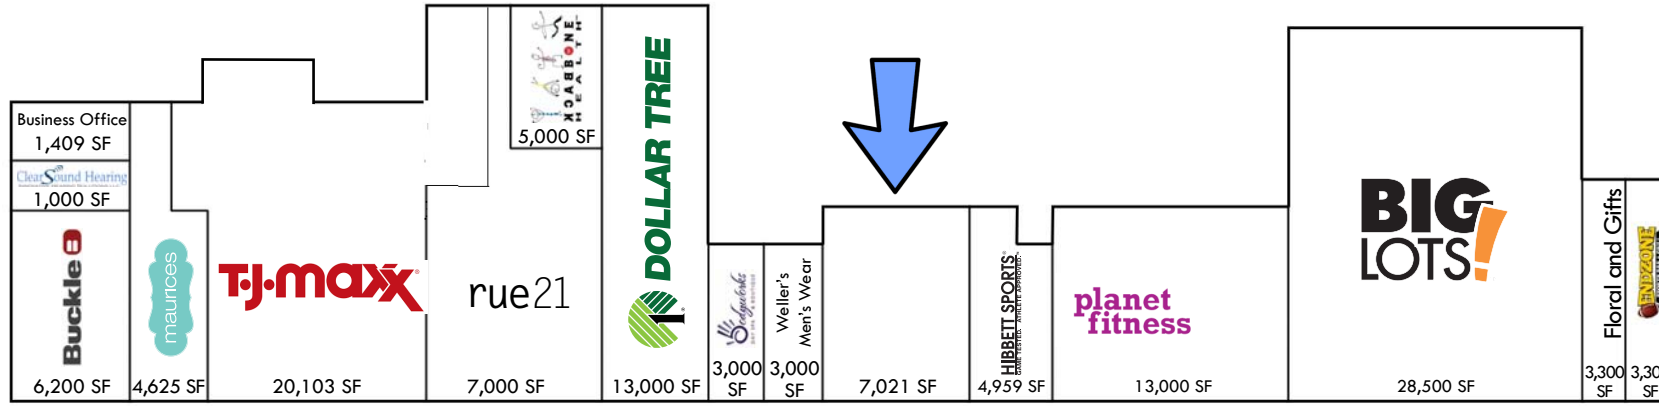

Edward Jones

Wayward Wind/
Shelter Ins

**PARKING
AREA**

THOMPSON BLVD.

**PARKING
AREA**

W. BROADWAY BLVD. (HIGHWAY 50)

CROSS ACCESS TO WALMART